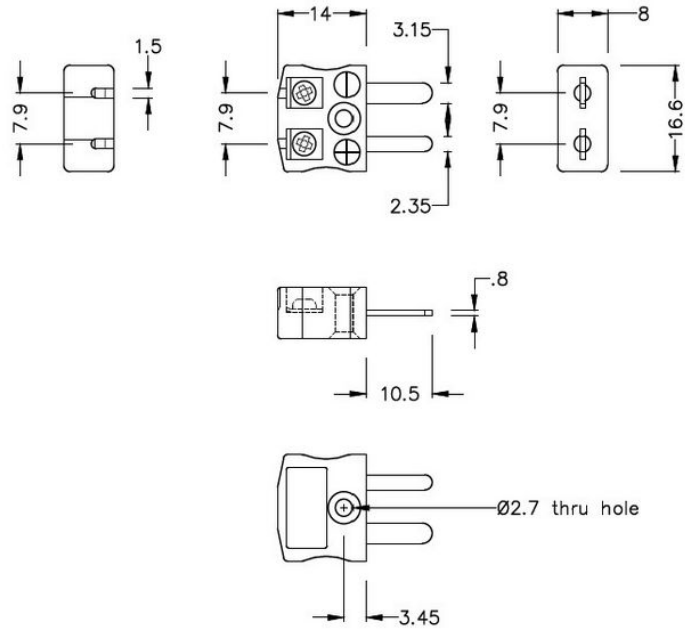

Miniature Quick Wire Thermocouple Connector Plug & Socket AM-K-MQ + FQ Type K ANSI

Miniature in-line Plug - Quick Wire
(dimensions in mm)

Miniature in-line Socket - Quick Wire
(dimensions in mm)

Labfacility are the UK's leading manufacturer of Temperature Sensors, Thermocouple Connectors and associated Temperature Instrumentation and stockings of Thermocouple Cables. The Company has been trading since 1971 and is ISO9001 accredited.

Connecteur thermocouple miniature Quick Wire Plug & Socket AM-K-MQ + FQ Type K ANSI

Connecteur miniature avec broches plates. Connexion jab-in facile pour une terminaison rapide. Il suffit de pousser le fil et de serrer la vis.

Spcifications**Specifications**

Product Code	XE-1020-001
General Description	Easy jab-in connection for rapid termination
Thermocouple Type	K ANSI
Connector Size	Miniature
Connector Type	Quick Wire Plug & Socket
Colour	Yellow
Max. Temperature	220°C
Pins	Flat Pins
+Positive Contact	Nickel Chromium
-Negative Contact	Nickel Alloy
Standards Met	BS EN 50212:1997. RoHS
Series	Miniature Connector