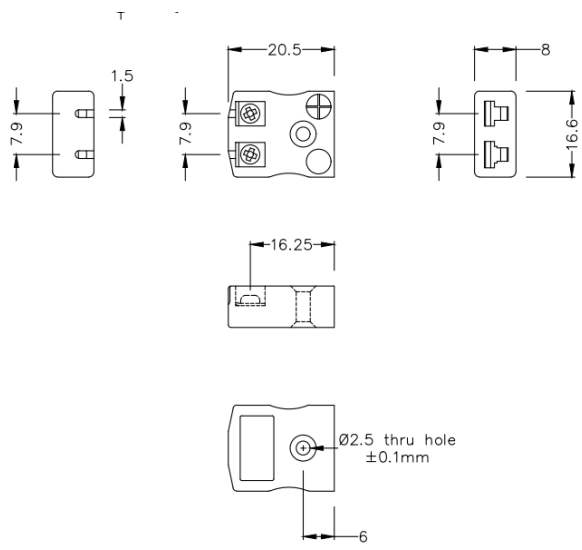

Miniature Quick Wire Thermocouple Connector Plug & Socket AM-K-MQ + FQ Type K ANSI

Miniature in-line Plug - Quick Wire
(dimensions in mm)

Miniature in-line Socket - Quick Wire
(dimensions in mm)

Labfacility are the UK's leading manufacturer of Temperature Sensors, Thermocouple Connectors and associated Temperature Instrumentation and stockings of Thermocouple Cables. The Company has been trading since 1971 and is ISO9001 accredited.

Connecteur thermocouple miniature Quick Wire Plug & Socket AM-K-MQ + FQ Type K ANSI

Connecteur miniature avec broches plates. Connexion jab-in facile pour une terminaison rapide. Il suffit de pousser le fil et de serrer la vis.

Spcifications**Specifications**

Product Code	XE-1020-001
General Description	Easy jab-in connection for rapid termination
Thermocouple Type	K ANSI
Connector Size	Miniature
Connector Type	Quick Wire Plug & Socket
Colour	Yellow
Max. Temperature	220°C
Pins	Flat Pins
+Positive Contact	Nickel Chromium
-Negative Contact	Nickel Alloy
Standards Met	BS EN 50212:1997. RoHS
Series	Miniature Connector