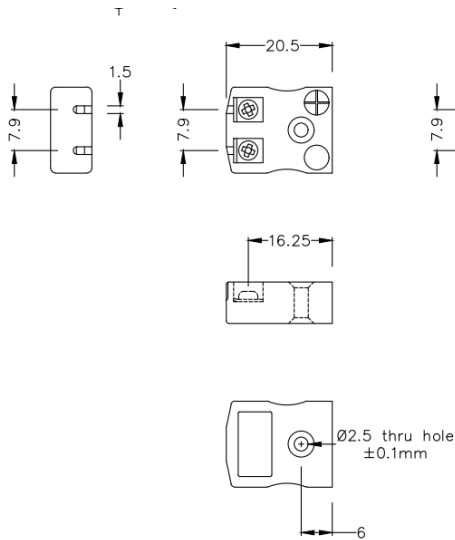

Miniature Quick Wire Thermocouple Connector Plug & Socket AM-K-MQ + FQ Type K ANSI

Miniature in-line Plug - Quick Wire
(dimensions in mm)

Miniature in-line Socket - Quick Wire
(dimensions in mm)

Labfacility are the UK's leading manufacturer of Temperature Sensors, Thermocouple Connectors and associated Temperature Instrumentation and stockings of Thermocouple Cables. The Company has been trading since 1971 and is ISO9001 accredited.

Connecteur thermocouple miniature Quick Wire Plug & Socket AM-K-MQ + FQ Type K ANSI

Connecteur miniature avec broches plates. Connexion jab-in facile pour une terminaison rapide. Il suffit de pousser le fil et de serrer la vis.

Spcifications**Specifications**

Product Code	XE-1020-001
General Description	Easy jab-in connection for rapid termination
Thermocouple Type	K ANSI
Connector Size	Miniature
Connector Type	Quick Wire Plug & Socket
Colour	Yellow
Max. Temperature	220°C
Pins	Flat Pins
+Positive Contact	Nickel Chromium
-Negative Contact	Nickel Alloy
Standards Met	BS EN 50212:1997. RoHS