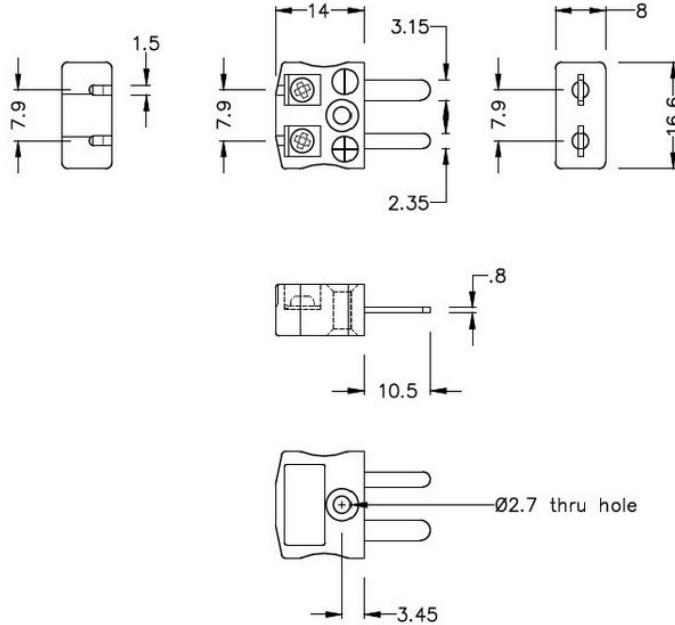

Miniature Quick Wire Thermocouple Connector Plug & Socket AM-K-MQ + FQ Type K ANSI

Miniature in-line Plug - Quick Wire
(dimensions in mm)

Miniature in-line Socket - Quick Wire
(dimensions in mm)

Labfacility are the UK's leading manufacturer of Temperature Sensors, Thermocouple Connectors and associated Temperature Instrumentation and stockings of Thermocouple Cables. The Company has been trading since 1971 and is ISO9001 accredited.

Connecteur thermocouple miniature Quick Wire Plug & Socket AM-K-MQ + FQ Type K ANSI

Connecteur miniature avec broches plates. Connexion jab-in facile pour une terminaison rapide. Il suffit de pousser le fil et de serrer la vis.

Spcifications**Specifications**

Product Code	XE-1020-001
General Description	Easy jab-in connection for rapid termination
Thermocouple Type	K ANSI
Connector Size	Miniature
Connector Type	Quick Wire Plug & Socket
Colour	Yellow
Max. Temperature	220°C
Pins	Flat Pins
+Positive Contact	Nickel Chromium
-Negative Contact	Nickel Alloy
Standards Met	BS EN 50212:1997. RoHS