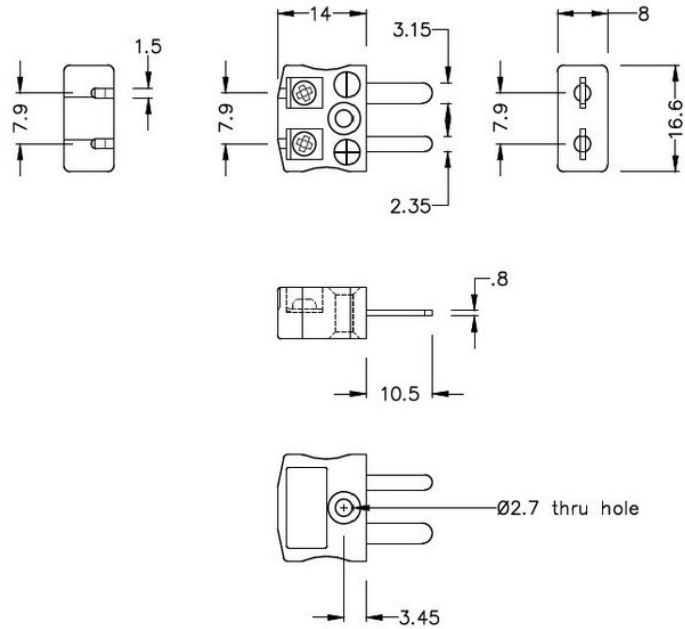

Miniature Quick Wire Connecteur Thermocouple Plug & Socket IM-CU-MQ + FQ Type CU IEC

Miniature in-line Plug - Quick Wire
(dimensions in mm)

Miniature in-line Socket - Quick Wire
(dimensions in mm)

Labfacility are the UK's leading manufacturer of Temperature Sensors, Thermocouple Connectors and associated Temperature Instrumentation and stockings of Thermocouple Cables. The Company has been trading since 1971 and is ISO9001 accredited.

Connecteur thermocouple miniature Quick Wire Plug & Socket IM-CU-MQ + FQ Type CU IEC

Connecteur miniature avec broches plates. Connexion jab-in facile pour une terminaison rapide. Il suffit de pousser le fil et de serrer la vis.

Spcifications**Specifications**

Product Code	XE-1013-001
General Description	Easy jab-in connection for rapid termination
Thermocouple Type	CU IEC
Connector Size	Miniature
Connector Type	Quick Wire Plug & Socket
Colour	White
Max. Temperature	220°C
Pins	Flat Pins
+Positive Contact	Copper
-Negative Contact	Copper
Standards Met	BS EN 50212:1997. RoHS