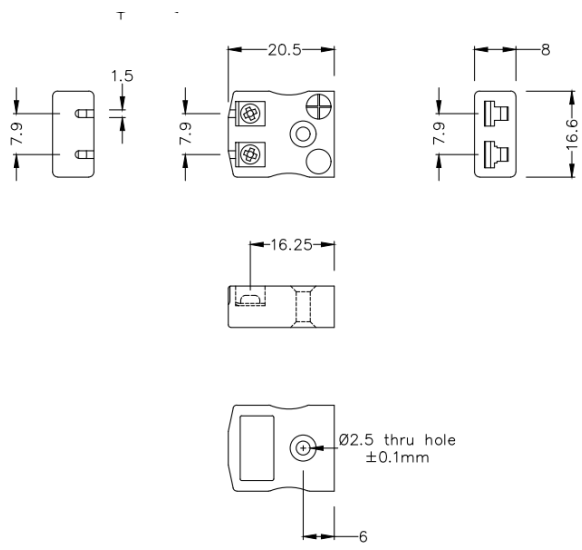

Miniature Quick Wire Connecteur Thermocouple Plug & Socket IM-CU-MQ + FQ Type CU IEC

Miniature in-line Plug - Quick Wire
(dimensions in mm)

Miniature in-line Socket - Quick Wire
(dimensions in mm)

Labfacility are the UK's leading manufacturer of Temperature Sensors, Thermocouple Connectors and associated Temperature Instrumentation and stockings of Thermocouple Cables. The Company has been trading since 1971 and is ISO9001 accredited.

Connecteur thermocouple miniature Quick Wire Plug & Socket IM-CU-MQ + FQ Type CU IEC

Connecteur miniature avec broches plates. Connexion jab-in facile pour une terminaison rapide. Il suffit de pousser le fil et de serrer la vis.

Spcifications**Specifications**

Product Code	XE-1013-001
General Description	Easy jab-in connection for rapid termination
Thermocouple Type	CU IEC
Connector Size	Miniature
Connector Type	Quick Wire Plug & Socket
Colour	White
Max. Temperature	220°C
Pins	Flat Pins
+Positive Contact	Copper
-Negative Contact	Copper
Standards Met	BS EN 50212:1997. RoHS