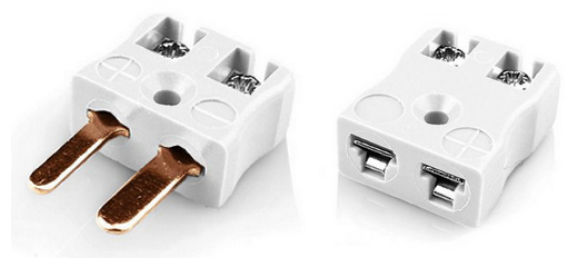

Miniature Quick Wire Connecteur Thermocouple Plug & Socket IM-CU-MQ + FQ Type CU IEC

Miniature in-line Plug - Quick Wire
(dimensions in mm)

Miniature in-line Socket - Quick Wire
(dimensions in mm)

Labfacility are the UK's leading manufacturer of Temperature Sensors, Thermocouple Connectors and associated Temperature Instrumentation and stockings of Thermocouple Cables. The Company has been trading since 1971 and is ISO9001 accredited.

Connecteur thermocouple miniature Quick Wire Plug & Socket IM-CU-MQ + FQ Type CU IEC

Connecteur miniature avec broches plates. Connexion jab-in facile pour une terminaison rapide. Il suffit de pousser le fil et de serrer la vis.

Spcifications**Specifications**

Product Code	XE-1013-001
General Description	Easy jab-in connection for rapid termination
Thermocouple Type	CU IEC
Connector Size	Miniature
Connector Type	Quick Wire Plug & Socket
Colour	White
Max. Temperature	220°C
Pins	Flat Pins
+Positive Contact	Copper
-Negative Contact	Copper
Standards Met	BS EN 50212:1997. RoHS