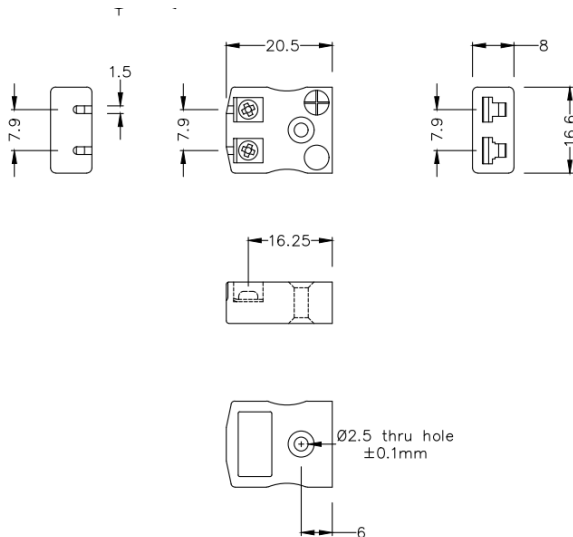

Miniature Quick Wire Connecteur Thermocouple Plug & Socket IM-CU-MQ + FQ Type CU IEC

Miniature in-line Plug - Quick Wire
(dimensions in mm)

Miniature in-line Socket - Quick Wire
(dimensions in mm)

Labfacility are the UK's leading manufacturer of Temperature Sensors, Thermocouple Connectors and associated Temperature Instrumentation and stockings of Thermocouple Cables. The Company has been trading since 1971 and is ISO9001 accredited.

Connecteur thermocouple miniature Quick Wire Plug & Socket IM-CU-MQ + FQ Type CU IEC

Connecteur miniature avec broches plates. Connexion jab-in facile pour une terminaison rapide. Il suffit de pousser le fil et de serrer la vis.

Spcifications**Specifications**

Product Code	XE-1013-001
General Description	Easy jab-in connection for rapid termination
Thermocouple Type	CU IEC
Connector Size	Miniature
Connector Type	Quick Wire Plug & Socket
Colour	White
Max. Temperature	220°C
Pins	Flat Pins
+Positive Contact	Copper
-Negative Contact	Copper
Standards Met	BS EN 50212:1997. RoHS