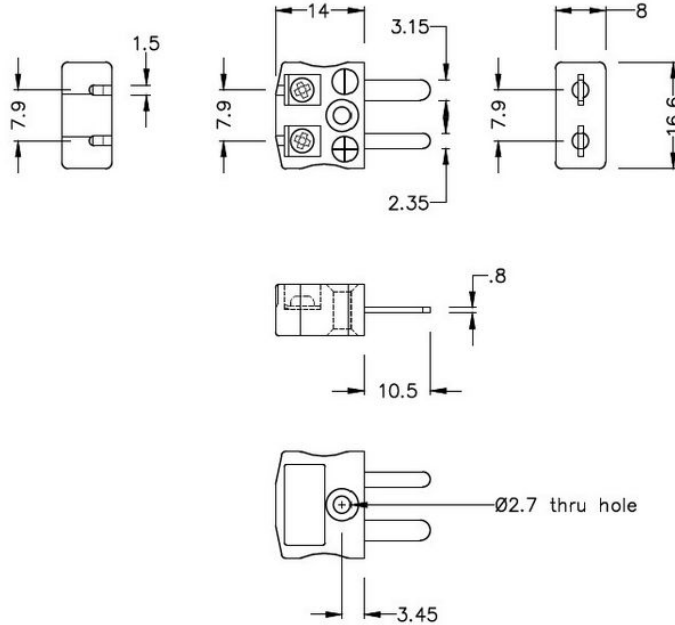

Miniature Quick Wire Connector Thermocouple Plug & Socket IM-E-MQ + FQ Type E IEC

Miniature in-line Plug - Quick Wire
(dimensions in mm)

Miniature in-line Socket - Quick Wire
(dimensions in mm)

Labfacility are the UK's leading manufacturer of Temperature Sensors, Thermocouple Connectors and associated Temperature Instrumentation and stockings of Thermocouple Cables. The Company has been trading since 1971 and is ISO9001 accredited.

Connecteur thermocouple miniature Quick Wire Plug & Socket IM-E-MQ + FQ Type E IEC

Connecteur miniature avec broches plates. Connexion jab-in facile pour une terminaison rapide. Il suffit de pousser le fil et de serrer la vis.

Spcifications**Specifications**

Product Code	XE-1012-001
General Description	Easy jab-in connection for rapid termination
Thermocouple Type	E IEC
Connector Size	Miniature
Connector Type	Quick Wire Plug & Socket
Colour	Violet
Max. Temperature	220°C
Pins	Flat Pins
+Positive Contact	Nickel Chromium
-Negative Contact	Copper Nickel
Standards Met	BS EN 50212:1997. RoHS