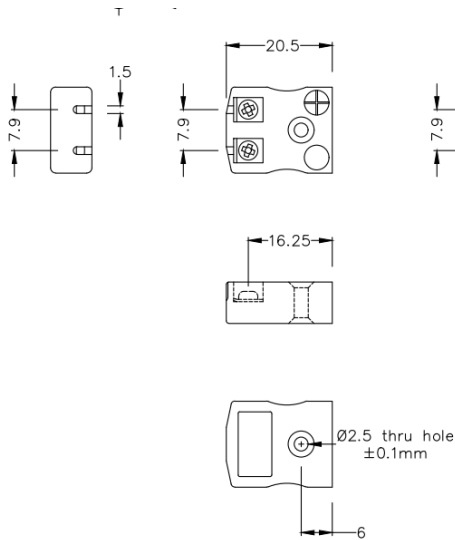

Miniature Quick Wire Connector Thermocouple Plug & Socket IM-E-MQ + FQ Type E IEC

Miniature in-line Plug - Quick Wire
(dimensions in mm)

Miniature in-line Socket - Quick Wire
(dimensions in mm)

Labfacility are the UK's leading manufacturer of Temperature Sensors, Thermocouple Connectors and associated Temperature Instrumentation and stockings of Thermocouple Cables. The Company has been trading since 1971 and is ISO9001 accredited.

Connecteur thermocouple miniature Quick Wire Plug & Socket IM-E-MQ + FQ Type E IEC

Connecteur miniature avec broches plates. Connexion jab-in facile pour une terminaison rapide. Il suffit de pousser le fil et de serrer la vis.

Spcifications**Specifications**

Product Code	XE-1012-001
General Description	Easy jab-in connection for rapid termination
Thermocouple Type	E IEC
Connector Size	Miniature
Connector Type	Quick Wire Plug & Socket
Colour	Violet
Max. Temperature	220°C
Pins	Flat Pins
+Positive Contact	Nickel Chromium
-Negative Contact	Copper Nickel
Standards Met	BS EN 50212:1997. RoHS