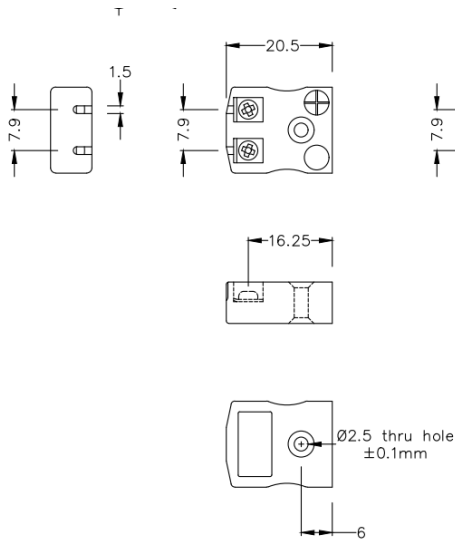

Miniature Quick Wire Connecteur Thermocouple Plug & Socket IM-B-MQ + FQ Type B IEC

Miniature in-line Plug - Quick Wire
(dimensions in mm)

Miniature in-line Socket - Quick Wire
(dimensions in mm)

Labfacility are the UK's leading manufacturer of Temperature Sensors, Thermocouple Connectors and associated Temperature Instrumentation and stockings of Thermocouple Cables. The Company has been trading since 1971 and is ISO9001 accredited.

Connecteur thermocouple miniature Quick Wire Plug & Socket IM-B-MQ + FQ Type B IEC

Connecteur miniature avec broches plates. Connexion jab-in facile pour une terminaison rapide. Il suffit de pousser le fil et de serrer la vis.

Spcifications**Specifications**

Product Code	XE-1011-001
General Description	Easy jab-in connection for rapid termination
Thermocouple Type	B IEC
Connector Size	Miniature
Connector Type	Quick Wire Plug & Socket
Colour	Grey
Max. Temperature	220°C
Pins	Flat Pins
+Positive Contact	Copper
-Negative Contact	Copper
Standards Met	BS EN 50212:1997. RoHS