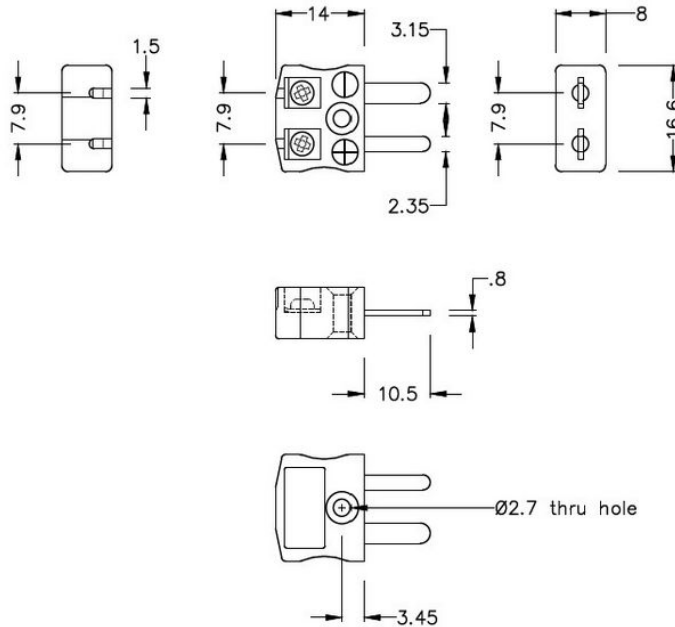

Miniature Quick Wire Connecteur Thermocouple Plug & Socket IM-B-MQ + FQ Type B IEC

Miniature in-line Plug - Quick Wire
(dimensions in mm)

Miniature in-line Socket - Quick Wire
(dimensions in mm)

Labfacility are the UK's leading manufacturer of Temperature Sensors, Thermocouple Connectors and associated Temperature Instrumentation and stockings of Thermocouple Cables. The Company has been trading since 1971 and is ISO9001 accredited.

Connecteur thermocouple miniature Quick Wire Plug & Socket IM-B-MQ + FQ Type B IEC

Connecteur miniature avec broches plates. Connexion jab-in facile pour une terminaison rapide. Il suffit de pousser le fil et de serrer la vis.

Spcifications**Specifications**

Product Code	XE-1011-001
General Description	Easy jab-in connection for rapid termination
Thermocouple Type	B IEC
Connector Size	Miniature
Connector Type	Quick Wire Plug & Socket
Colour	Grey
Max. Temperature	220°C
Pins	Flat Pins
+Positive Contact	Copper
-Negative Contact	Copper
Standards Met	BS EN 50212:1997. RoHS