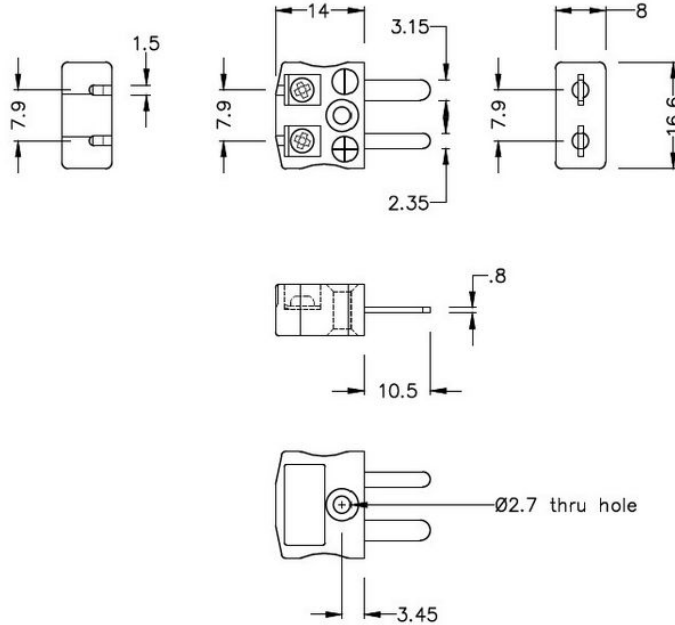

Miniature Quick Wire Connector Thermocouple Plug & Socket IM-T-MQ + FQ Type T IEC

Miniature in-line Plug - Quick Wire
(dimensions in mm)

Miniature in-line Socket - Quick Wire
(dimensions in mm)

Labfacility are the UK's leading manufacturer of Temperature Sensors, Thermocouple Connectors and associated Temperature Instrumentation and stockings of Thermocouple Cables. The Company has been trading since 1971 and is ISO9001 accredited.

Connecteur de thermocouple miniature Quick Wire Plug & Socket IM-T-MQ + FQ Type T IEC

Connecteur miniature avec broches plates. Connexion jab-in facile pour une terminaison rapide. Il suffit de pousser le fil et de serrer la vis.

Spcifications**Specifications**

Product Code	XE-1008-001
General Description	Easy jab-in connection for rapid termination
Thermocouple Type	T IEC
Connector Size	Miniature
Connector Type	Quick Wire Plug & Socket
Colour	Brown
Max. Temperature	220°C
Pins	Flat Pins
+Positive Contact	Copper
-Negative Contact	Copper Nickel
Standards Met	BS EN 50212:1997. RoHS