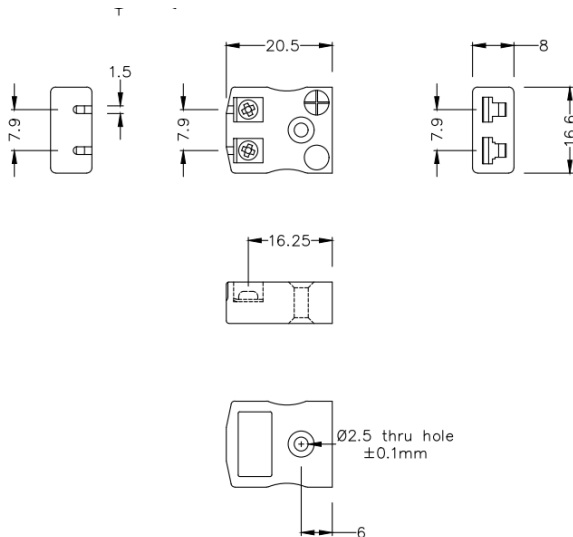

Miniature Quick Wire Connector Thermocouple Plug & Socket IM-T-MQ + FQ Type T IEC

Miniature in-line Plug - Quick Wire
(dimensions in mm)

Miniature in-line Socket - Quick Wire
(dimensions in mm)

Labfacility are the UK's leading manufacturer of Temperature Sensors, Thermocouple Connectors and associated Temperature Instrumentation and stockings of Thermocouple Cables. The Company has been trading since 1971 and is ISO9001 accredited.

Connecteur de thermocouple miniature Quick Wire Plug & Socket IM-T-MQ + FQ Type T IEC

Connecteur miniature avec broches plates. Connexion jab-in facile pour une terminaison rapide. Il suffit de pousser le fil et de serrer la vis.

Spcifications**Specifications**

Product Code	XE-1008-001
General Description	Easy jab-in connection for rapid termination
Thermocouple Type	T IEC
Connector Size	Miniature
Connector Type	Quick Wire Plug & Socket
Colour	Brown
Max. Temperature	220°C
Pins	Flat Pins
+Positive Contact	Copper
-Negative Contact	Copper Nickel
Standards Met	BS EN 50212:1997. RoHS