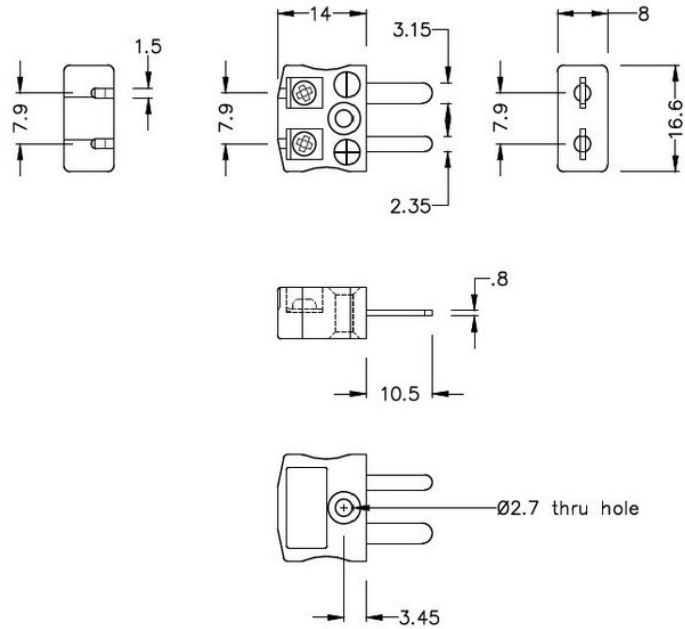

Miniature Quick Wire Connecteur Thermocouple Plug & Socket IM-T-MQ + FQ Type T IEC

Miniature in-line Plug - Quick Wire
(dimensions in mm)

Miniature in-line Socket - Quick Wire
(dimensions in mm)

Labfacility are the UK's leading manufacturer of Temperature Sensors, Thermocouple Connectors and associated Temperature Instrumentation and stockings of Thermocouple Cables. The Company has been trading since 1971 and is ISO9001 accredited.

Connecteur de thermocouple miniature Quick Wire Plug & Socket IM-T-MQ + FQ Type T IEC

Connecteur miniature avec broches plates. Connexion jab-in facile pour une terminaison rapide. Il suffit de pousser le fil et de serrer la vis.

Spcifications**Specifications**

Product Code	XE-1008-001
General Description	Easy jab-in connection for rapid termination
Thermocouple Type	T IEC
Connector Size	Miniature
Connector Type	Quick Wire Plug & Socket
Colour	Brown
Max. Temperature	220°C
Pins	Flat Pins
+Positive Contact	Copper
-Negative Contact	Copper Nickel
Standards Met	BS EN 50212:1997. RoHS