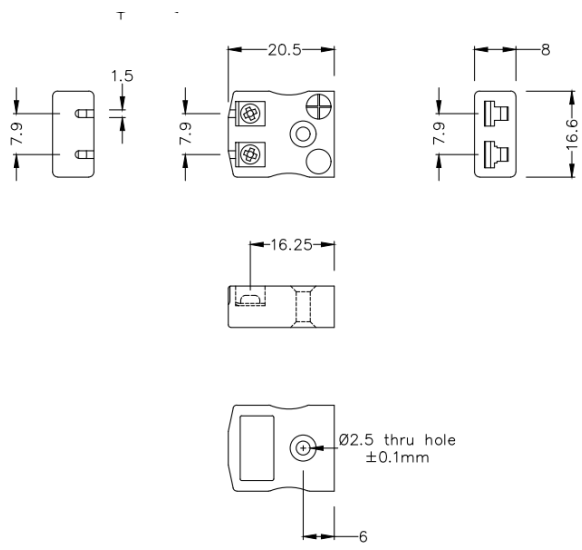

Miniature Quick Wire Connecteur Thermocouple Plug & Socket IM-T-MQ + FQ Type T IEC

Miniature in-line Plug - Quick Wire
(dimensions in mm)

Miniature in-line Socket - Quick Wire
(dimensions in mm)

Labfacility are the UK's leading manufacturer of Temperature Sensors, Thermocouple Connectors and associated Temperature Instrumentation and stockings of Thermocouple Cables. The Company has been trading since 1971 and is ISO9001 accredited.

Connecteur de thermocouple miniature Quick Wire Plug & Socket IM-T-MQ + FQ Type T IEC

Connecteur miniature avec broches plates. Connexion jab-in facile pour une terminaison rapide. Il suffit de pousser le fil et de serrer la vis.

Spcifications**Specifications**

Product Code	XE-1008-001
General Description	Easy jab-in connection for rapid termination
Thermocouple Type	T IEC
Connector Size	Miniature
Connector Type	Quick Wire Plug & Socket
Colour	Brown
Max. Temperature	220°C
Pins	Flat Pins
+Positive Contact	Copper
-Negative Contact	Copper Nickel
Standards Met	BS EN 50212:1997. RoHS