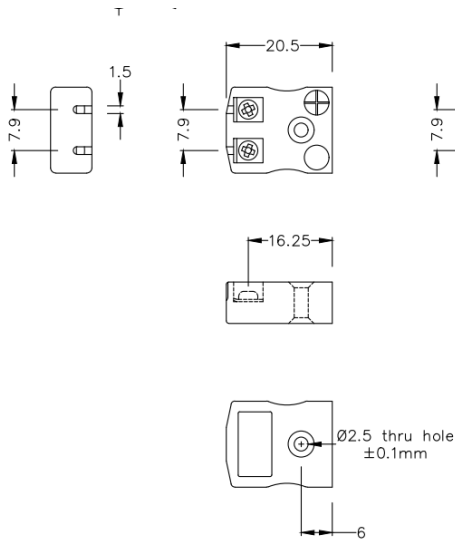

Miniature Quick Wire Connecteur Thermocouple Plug & Socket IM-T-MQ + FQ Type T IEC

Miniature in-line Plug - Quick Wire
(dimensions in mm)

Miniature in-line Socket - Quick Wire
(dimensions in mm)

Labfacility are the UK's leading manufacturer of Temperature Sensors, Thermocouple Connectors and associated Temperature Instrumentation and stockings of Thermocouple Cables. The Company has been trading since 1971 and is ISO9001 accredited.

Connecteur de thermocouple miniature Quick Wire Plug & Socket IM-T-MQ + FQ Type T IEC

Connecteur miniature avec broches plates. Connexion jab-in facile pour une terminaison rapide. Il suffit de pousser le fil et de serrer la vis.

Spifications**Specifications**

Product Code	XE-1008-001
General Description	Easy jab-in connection for rapid termination
Thermocouple Type	T IEC
Connector Size	Miniature
Connector Type	Quick Wire Plug & Socket
Colour	Brown
Max. Temperature	220°C
Pins	Flat Pins
+Positive Contact	Copper
-Negative Contact	Copper Nickel
Standards Met	BS EN 50212:1997. RoHS