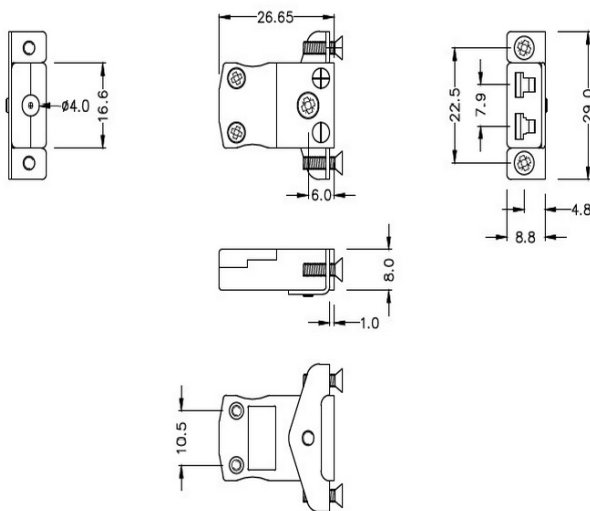

# Connecteur thermocouple miniature montage sur panneau avec support en acier inoxydable IM-K-SSPF Type K IEC

**Miniature in-line Socket with stainless steel mounting bracket**  
(dimensions in mm)

Labfacility are the UK's leading manufacturer of Temperature Sensors, Thermocouple Connectors and associated Temperature Instrumentation and stockings of Thermocouple Cables. The Company has been trading since 1971 and is ISO9001 accredited.

**Connecteur thermocouple miniature montage sur panneau avec support en acier inoxydable IM-K-SSPF  
Type K IEC**

Support en acier inoxydable simplement monté sur le connecteur. Bornes entièrement fermes avec joint de port de câble

**Specifications****Specifications**

<b>Product Code</b>	XE-1108-001
<b>General Description</b>	Fully enclosed terminals with cable port seal
<b>Thermocouple Type</b>	K IEC
<b>Connector Type</b>	Socket with SS Bracket
<b>Connector Size</b>	Miniature
<b>Colour</b>	Green
<b>Dimensions</b>	See Schematic Drawing (Product Literature Tab)
<b>Max. Temperature</b>	220°C
<b>+Positive Contact</b>	Nickel Chromium
<b>-Negative Contact</b>	Nickel Alloy
<b>Standards Met</b>	BS EN 50212:1997. RoHS