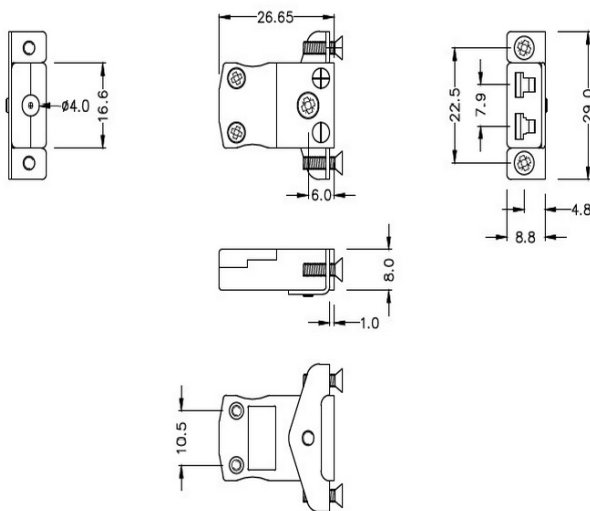

Connecteur thermocouple miniature montage sur panneau avec support en acier inoxydable IM-K-SSPF Type K IEC

Miniature in-line Socket with stainless steel mounting bracket
(dimensions in mm)

Labfacility are the UK's leading manufacturer of Temperature Sensors, Thermocouple Connectors and associated Temperature Instrumentation and stockings of Thermocouple Cables. The Company has been trading since 1971 and is ISO9001 accredited.

**Connecteur thermocouple miniature montage sur panneau avec support en acier inoxydable IM-K-SSPF
Type K IEC**

Support en acier inoxydable simplement monté sur le connecteur. Bornes entièrement fermes avec joint de port de câble

Specifications**Specifications**

Product Code	XE-1108-001
General Description	Fully enclosed terminals with cable port seal
Thermocouple Type	K IEC
Connector Type	Socket with SS Bracket
Connector Size	Miniature
Colour	Green
Dimensions	See Schematic Drawing (Product Literature Tab)
Max. Temperature	220°C
+Positive Contact	Nickel Chromium
-Negative Contact	Nickel Alloy
Standards Met	BS EN 50212:1997. RoHS