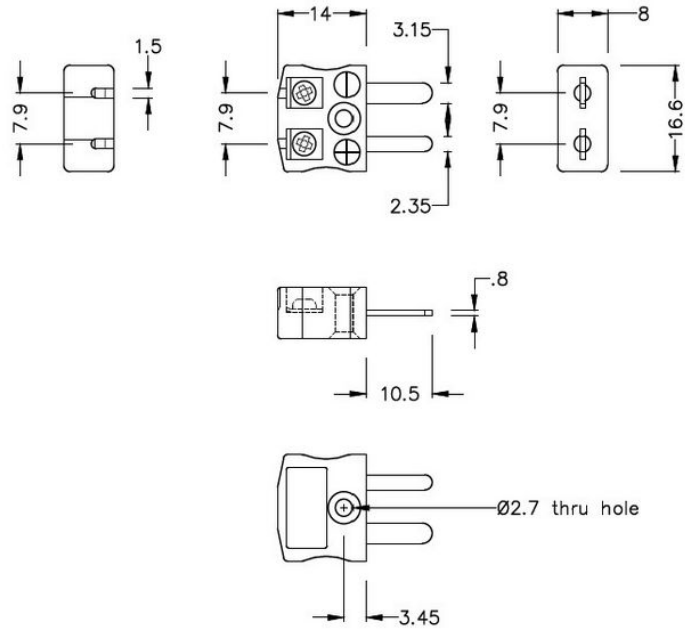

Miniature Quick Wire Connector Thermocouple Plug & Socket IM-J-MQ + FQ Type J IEC

Miniature in-line Plug - Quick Wire
(dimensions in mm)

Miniature in-line Socket - Quick Wire
(dimensions in mm)

Labfacility are the UK's leading manufacturer of Temperature Sensors, Thermocouple Connectors and associated Temperature Instrumentation and stockings of Thermocouple Cables. The Company has been trading since 1971 and is ISO9001 accredited.

Connecteur thermocouple miniature Quick Wire Plug & Socket IM-J-MQ + FQ Type J IEC

Connecteur miniature avec broches plates. Connexion jab-in facile pour une terminaison rapide. Il suffit de pousser le fil et de serrer la vis.

Spcifications**Specifications**

| | |
|----------------------------|--|
| Product Code | XE-1007-001 |
| General Description | Easy jab-in connection for rapid termination |
| Thermocouple Type | J IEC |
| Connector Size | Miniature |
| Connector Type | Quick Wire Plug & Socket |
| Colour | Black |
| Max. Temperature | 220°C |
| Pins | Flat Pins |
| +Positive Contact | Iron |
| -Negative Contact | Copper Nickel |
| Standards Met | BS EN 50212:1997. RoHS |