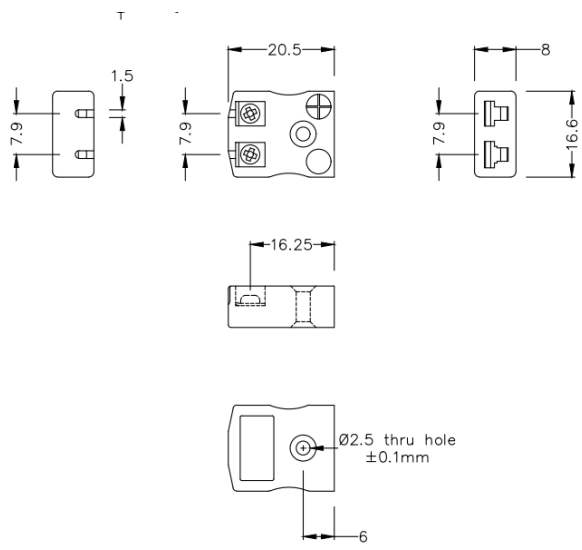

Miniature Quick Wire Connector Thermocouple Plug & Socket IM-J-MQ + FQ Type J IEC

Miniature in-line Plug - Quick Wire
(dimensions in mm)

Miniature in-line Socket - Quick Wire
(dimensions in mm)

Labfacility are the UK's leading manufacturer of Temperature Sensors, Thermocouple Connectors and associated Temperature Instrumentation and stockings of Thermocouple Cables. The Company has been trading since 1971 and is ISO9001 accredited.

Connecteur thermocouple miniature Quick Wire Plug & Socket IM-J-MQ + FQ Type J IEC

Connecteur miniature avec broches plates. Connexion jab-in facile pour une terminaison rapide. Il suffit de pousser le fil et de serrer la vis.

Spcifications**Specifications**

| | |
|----------------------------|--|
| Product Code | XE-1007-001 |
| General Description | Easy jab-in connection for rapid termination |
| Thermocouple Type | J IEC |
| Connector Size | Miniature |
| Connector Type | Quick Wire Plug & Socket |
| Colour | Black |
| Max. Temperature | 220°C |
| Pins | Flat Pins |
| +Positive Contact | Iron |
| -Negative Contact | Copper Nickel |
| Standards Met | BS EN 50212:1997. RoHS |