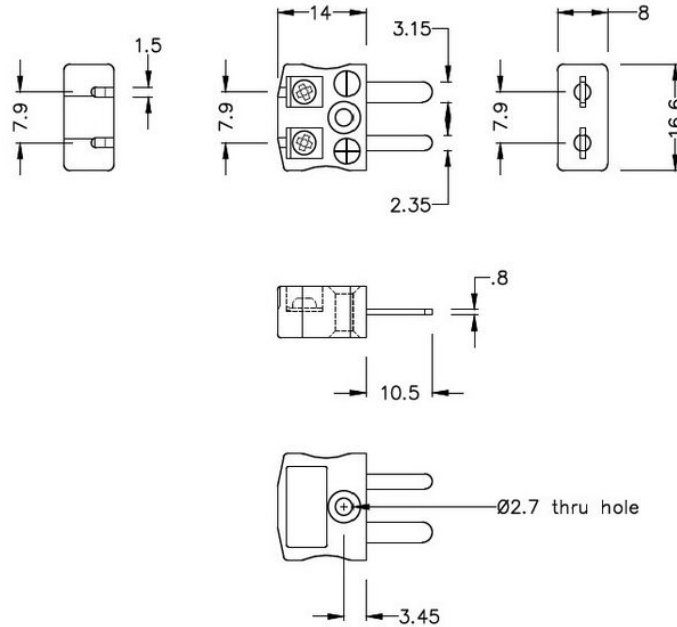

Miniature Quick Wire Connector Thermocouple Plug & Socket IM-K-MQ + FQ Type K IEC

Miniature in-line Plug - Quick Wire
(dimensions in mm)

Miniature in-line Socket - Quick Wire
(dimensions in mm)

Labfacility are the UK's leading manufacturer of Temperature Sensors, Thermocouple Connectors and associated Temperature Instrumentation and stockings of Thermocouple Cables. The Company has been trading since 1971 and is ISO9001 accredited.

Connecteur thermocouple miniature Quick Wire Plug & Socket IM-K-MQ + FQ Type K IEC

Connecteur miniature avec broches plates. Connexion jab-in facile pour une terminaison rapide. Il suffit de pousser le fil et de serrer la vis.

Spcifications**Specifications**

Product Code	XE-1006-001
General Description	Easy jab-in connection for rapid termination
Thermocouple Type	K IEC
Connector Size	Miniature
Connector Type	Quick Wire Plug & Socket
Colour	Green
Max. Temperature	220°C
Pins	Flat Pins
+Positive Contact	Nickel Chromium
-Negative Contact	Nickel Alloy
Standards Met	BS EN 50212:1997. RoHS