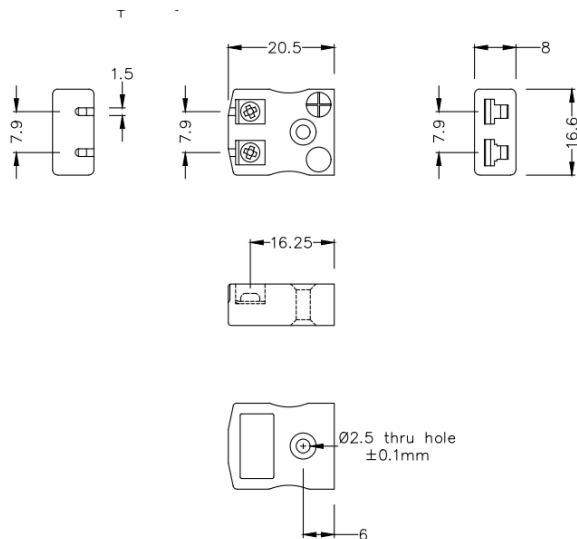

Miniature Quick Wire Connector Thermocouple Plug & Socket IM-K-MQ + FQ Type K IEC

Miniature in-line Plug - Quick Wire
(dimensions in mm)

Miniature in-line Socket - Quick Wire
(dimensions in mm)

Labfacility are the UK's leading manufacturer of Temperature Sensors, Thermocouple Connectors and associated Temperature Instrumentation and stockings of Thermocouple Cables. The Company has been trading since 1971 and is ISO9001 accredited.

Connecteur thermocouple miniature Quick Wire Plug & Socket IM-K-MQ + FQ Type K IEC

Connecteur miniature avec broches plates. Connexion jab-in facile pour une terminaison rapide. Il suffit de pousser le fil et de serrer la vis.

Spcifications**Specifications**

Product Code	XE-1006-001
General Description	Easy jab-in connection for rapid termination
Thermocouple Type	K IEC
Connector Size	Miniature
Connector Type	Quick Wire Plug & Socket
Colour	Green
Max. Temperature	220°C
Pins	Flat Pins
+Positive Contact	Nickel Chromium
-Negative Contact	Nickel Alloy
Standards Met	BS EN 50212:1997. RoHS