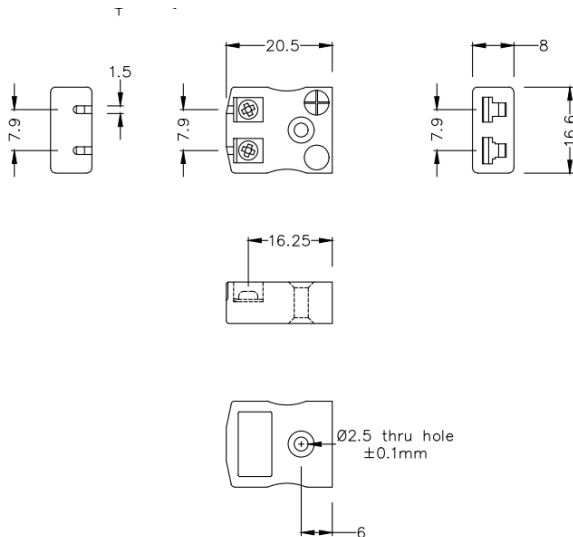

Miniature Quick Wire Connector Thermocouple Plug & Socket IM-K-MQ + FQ Type K IEC

Miniature in-line Plug - Quick Wire
(dimensions in mm)

Miniature in-line Socket - Quick Wire
(dimensions in mm)

Labfacility are the UK's leading manufacturer of Temperature Sensors, Thermocouple Connectors and associated Temperature Instrumentation and stockings of Thermocouple Cables. The Company has been trading since 1971 and is ISO9001 accredited.

Connecteur thermocouple miniature Quick Wire Plug & Socket IM-K-MQ + FQ Type K IEC

Connecteur miniature avec broches plates. Connexion jab-in facile pour une terminaison rapide. Il suffit de pousser le fil et de serrer la vis.

Spcifications**Specifications**

Product Code	XE-1006-001
General Description	Easy jab-in connection for rapid termination
Thermocouple Type	K IEC
Connector Size	Miniature
Connector Type	Quick Wire Plug & Socket
Colour	Green
Max. Temperature	220°C
Pins	Flat Pins
+Positive Contact	Nickel Chromium
-Negative Contact	Nickel Alloy
Standards Met	BS EN 50212:1997. RoHS