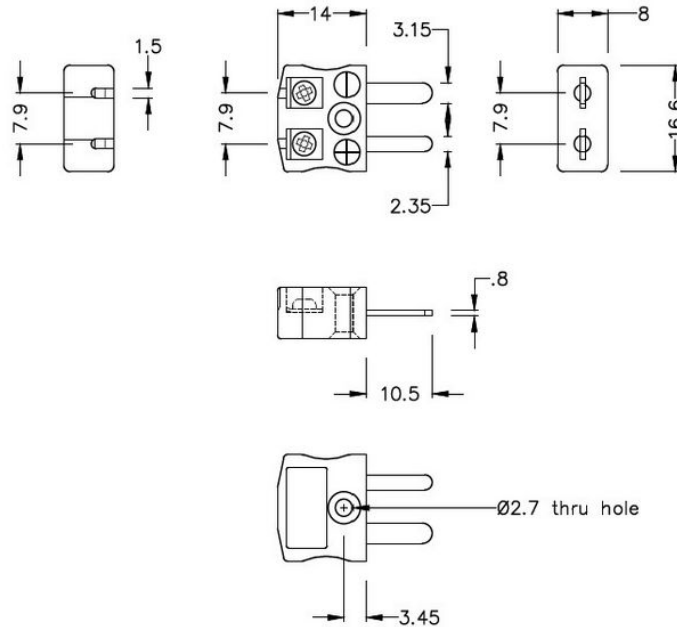

Miniature Quick Wire Connector Thermocouple Plug & Socket IM-K-MQ + FQ Type K IEC

Miniature in-line Plug - Quick Wire
(dimensions in mm)

Miniature in-line Socket - Quick Wire
(dimensions in mm)

Labfacility are the UK's leading manufacturer of Temperature Sensors, Thermocouple Connectors and associated Temperature Instrumentation and stockings of Thermocouple Cables. The Company has been trading since 1971 and is ISO9001 accredited.

Connecteur thermocouple miniature Quick Wire Plug & Socket IM-K-MQ + FQ Type K IEC

Connecteur miniature avec broches plates. Connexion jab-in facile pour une terminaison rapide. Il suffit de pousser le fil et de serrer la vis.

Spcifications**Specifications**

Product Code	XE-1006-001
General Description	Easy jab-in connection for rapid termination
Thermocouple Type	K IEC
Connector Size	Miniature
Connector Type	Quick Wire Plug & Socket
Colour	Green
Max. Temperature	220°C
Pins	Flat Pins
+Positive Contact	Nickel Chromium
-Negative Contact	Nickel Alloy
Standards Met	BS EN 50212:1997. RoHS
Series	Miniature Connector