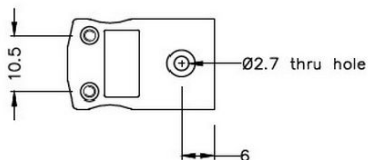

## Connecteur thermocouple miniature Plug & Socket IM-T-M+F Type T IEC

**Miniature in-line Plug**  
(dimensions in mm)

**Miniature in-line Socket**  
(dimensions in mm)

Labfacility are the UK's leading manufacturer of Temperature Sensors, Thermocouple Connectors and associated Temperature Instrumentation and stockings of Thermocouple Cables. The Company has been trading since 1971 and is ISO9001 accredited.

**Connecteur thermocouple miniature Plug & Socket IM-T-M+F Type T IEC**

Avec des broches plates adaptes au type de thermocouple et idales pour une utilisation gnrale, tous les contacts sont polariss pour assurer une connexion correcte. Ces connecteurs acceptent des cbles thermocouples jusqu 4mm de diamtre.

**Spcifications****Specifications**

<b>Product Code</b>	XE-1195-001
<b>General Description</b>	Ideal for general purpose use. Contacts are polarised to ensure correct connection
<b>Thermocouple Type</b>	T IEC
<b>Connector Size</b>	Miniature
<b>Connector Type</b>	Plug & Socket
<b>Colour</b>	Brown
<b>Max. Temperature</b>	220°C
<b>Pins</b>	Flat Pins
<b>+Positive Contact</b>	Copper
<b>-Negative Contact</b>	Copper Nickel
<b>Standards Met</b>	BS EN 50212:1997. RoHS