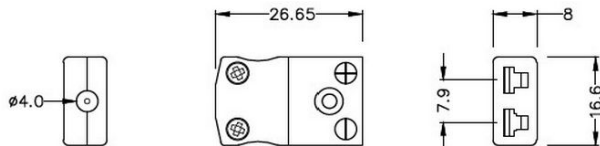

Connecteur thermocouple miniature Plug & Socket IM-T-M+F Type T IEC

Miniature in-line Plug
(dimensions in mm)

Miniature in-line Socket
(dimensions in mm)

Labfacility are the UK's leading manufacturer of Temperature Sensors, Thermocouple Connectors and associated Temperature Instrumentation and stockings of Thermocouple Cables. The Company has been trading since 1971 and is ISO9001 accredited.

Connecteur thermocouple miniature Plug & Socket IM-T-M+F Type T IEC

Avec des broches plates adaptes au type de thermocouple et idales pour une utilisation gnrale, tous les contacts sont polariss pour assurer une connexion correcte. Ces connecteurs acceptent des cbles thermocouples jusqu 4mm de diamtre.

Spcifications**Specifications**

Product Code	XE-1195-001
General Description	Ideal for general purpose use. Contacts are polarised to ensure correct connection
Thermocouple Type	T IEC
Connector Size	Miniature
Connector Type	Plug & Socket
Colour	Brown
Max. Temperature	220°C
Pins	Flat Pins
+Positive Contact	Copper
-Negative Contact	Copper Nickel
Standards Met	BS EN 50212:1997. RoHS