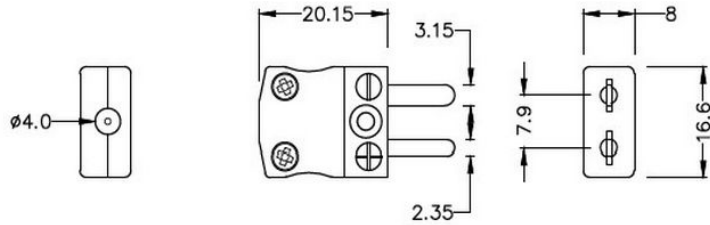

Connecteur thermocouple miniature Plug & Socket IM-T-M+F Type T IEC

Miniature in-line Plug
(dimensions in mm)

Miniature in-line Socket
(dimensions in mm)

Labfacility are the UK's leading manufacturer of Temperature Sensors, Thermocouple Connectors and associated Temperature Instrumentation and stockings of Thermocouple Cables. The Company has been trading since 1971 and is ISO9001 accredited.

Connecteur thermocouple miniature Plug & Socket IM-T-M+F Type T IEC

Avec des broches plates adaptes au type de thermocouple et idales pour une utilisation gnrale, tous les contacts sont polariss pour assurer une connexion correcte. Ces connecteurs acceptent des cbles thermocouples jusqu 4mm de diamtre.

Spcifications**Specifications**

Product Code	XE-1195-001
General Description	Ideal for general purpose use. Contacts are polarised to ensure correct connection
Thermocouple Type	T IEC
Connector Size	Miniature
Connector Type	Plug & Socket
Colour	Brown
Max. Temperature	220°C
Pins	Flat Pins
+Positive Contact	Copper
-Negative Contact	Copper Nickel
Standards Met	BS EN 50212:1997. RoHS