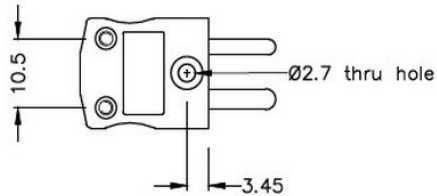

## Connecteur thermocouple miniature Plug & Socket IM-T-M+F Type T IEC

**Miniature in-line Plug**  
(dimensions in mm)

**Miniature in-line Socket**  
(dimensions in mm)

Labfacility are the UK's leading manufacturer of Temperature Sensors, Thermocouple Connectors and associated Temperature Instrumentation and stockings of Thermocouple Cables. The Company has been trading since 1971 and is ISO9001 accredited.

**Connecteur thermocouple miniature Plug & Socket IM-T-M+F Type T IEC**

Avec des broches plates adaptes au type de thermocouple et idales pour une utilisation gnrale, tous les contacts sont polariss pour assurer une connexion correcte. Ces connecteurs acceptent des cbles thermocouples jusqu 4mm de diamtre.

**Spcifications****Specifications**

<b>Product Code</b>	XE-1195-001
<b>General Description</b>	Ideal for general purpose use. Contacts are polarised to ensure correct connection
<b>Thermocouple Type</b>	T IEC
<b>Connector Size</b>	Miniature
<b>Connector Type</b>	Plug & Socket
<b>Colour</b>	Brown
<b>Max. Temperature</b>	220°C
<b>Pins</b>	Flat Pins
<b>+Positive Contact</b>	Copper
<b>-Negative Contact</b>	Copper Nickel
<b>Standards Met</b>	BS EN 50212:1997. RoHS