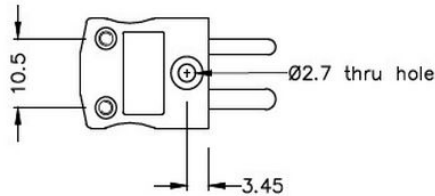

Connecteur thermocouple miniature Plug & Socket IM-T-M+F Type T IEC

Miniature in-line Plug
(dimensions in mm)

Miniature in-line Socket
(dimensions in mm)

Labfacility are the UK's leading manufacturer of Temperature Sensors, Thermocouple Connectors and associated Temperature Instrumentation and stockings of Thermocouple Cables. The Company has been trading since 1971 and is ISO9001 accredited.

Connecteur thermocouple miniature Plug & Socket IM-T-M+F Type T IEC

Avec des broches plates adaptes au type de thermocouple et idales pour une utilisation gnrale, tous les contacts sont polariss pour assurer une connexion correcte. Ces connecteurs acceptent des cbles thermocouples jusqu 4mm de diamtre.

Spcifications**Specifications**

Product Code	XE-1195-001
General Description	Ideal for general purpose use. Contacts are polarised to ensure correct connection
Thermocouple Type	T IEC
Connector Size	Miniature
Connector Type	Plug & Socket
Colour	Brown
Max. Temperature	220°C
Pins	Flat Pins
+Positive Contact	Copper
-Negative Contact	Copper Nickel
Standards Met	BS EN 50212:1997. RoHS