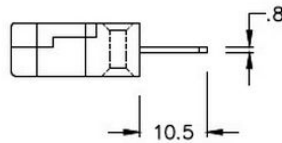

## Connecteur thermocouple miniature Plug & Socket IM-T-M+F Type T IEC

**Miniature in-line Plug**  
(dimensions in mm)

**Miniature in-line Socket**  
(dimensions in mm)

Labfacility are the UK's leading manufacturer of Temperature Sensors, Thermocouple Connectors and associated Temperature Instrumentation and stockings of Thermocouple Cables. The Company has been trading since 1971 and is ISO9001 accredited.

**Connecteur thermocouple miniature Plug & Socket IM-T-M+F Type T IEC**

Avec des broches plates adaptes au type de thermocouple et idales pour une utilisation gnrale, tous les contacts sont polariss pour assurer une connexion correcte. Ces connecteurs acceptent des cbles thermocouples jusqu 4mm de diamtre.

**Spcifications****Specifications**

<b>Product Code</b>	XE-1195-001
<b>General Description</b>	Ideal for general purpose use. Contacts are polarised to ensure correct connection
<b>Thermocouple Type</b>	T IEC
<b>Connector Size</b>	Miniature
<b>Connector Type</b>	Plug & Socket
<b>Colour</b>	Brown
<b>Max. Temperature</b>	220°C
<b>Pins</b>	Flat Pins
<b>+Positive Contact</b>	Copper
<b>-Negative Contact</b>	Copper Nickel
<b>Standards Met</b>	BS EN 50212:1997. RoHS