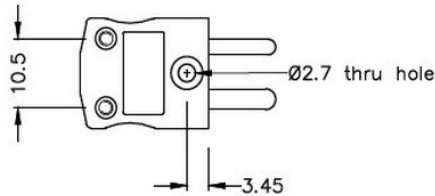

## Connecteur thermocouple miniature Plug & Socket IM-T-M+F Type T IEC

**Miniature in-line Plug**  
(dimensions in mm)

**Miniature in-line Socket**  
(dimensions in mm)

Labfacility are the UK's leading manufacturer of Temperature Sensors, Thermocouple Connectors and associated Temperature Instrumentation and stockings of Thermocouple Cables. The Company has been trading since 1971 and is ISO9001 accredited.

**Connecteur thermocouple miniature Plug & Socket IM-T-M+F Type T IEC**

Avec des broches plates adaptes au type de thermocouple et idales pour une utilisation gnrale, tous les contacts sont polariss pour assurer une connexion correcte. Ces connecteurs acceptent des cbles thermocouples jusqu 4mm de diamtre.

**Spcifications****Specifications**

<b>Product Code</b>	XE-1195-001
<b>General Description</b>	Ideal for general purpose use. Contacts are polarised to ensure correct connection
<b>Thermocouple Type</b>	T IEC
<b>Connector Size</b>	Miniature
<b>Connector Type</b>	Plug & Socket
<b>Colour</b>	Brown
<b>Max. Temperature</b>	220°C
<b>Pins</b>	Flat Pins
<b>+Positive Contact</b>	Copper
<b>-Negative Contact</b>	Copper Nickel
<b>Standards Met</b>	BS EN 50212:1997. RoHS