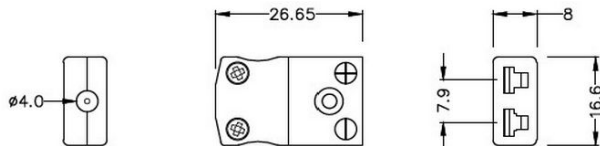

## Connecteur thermocouple miniature Plug & Socket IM-T-M+F Type T IEC

**Miniature in-line Plug**  
(dimensions in mm)

**Miniature in-line Socket**  
(dimensions in mm)

Labfacility are the UK's leading manufacturer of Temperature Sensors, Thermocouple Connectors and associated Temperature Instrumentation and stockings of Thermocouple Cables. The Company has been trading since 1971 and is ISO9001 accredited.

**Connecteur thermocouple miniature Plug & Socket IM-T-M+F Type T IEC**

Avec des broches plates adaptes au type de thermocouple et idales pour une utilisation gnrale, tous les contacts sont polariss pour assurer une connexion correcte. Ces connecteurs acceptent des cbles thermocouples jusqu 4mm de diamtre.

**Spcifications****Specifications**

<b>Product Code</b>	XE-1195-001
<b>General Description</b>	Ideal for general purpose use. Contacts are polarised to ensure correct connection
<b>Thermocouple Type</b>	T IEC
<b>Connector Size</b>	Miniature
<b>Connector Type</b>	Plug & Socket
<b>Colour</b>	Brown
<b>Max. Temperature</b>	220°C
<b>Pins</b>	Flat Pins
<b>+Positive Contact</b>	Copper
<b>-Negative Contact</b>	Copper Nickel
<b>Standards Met</b>	BS EN 50212:1997. RoHS