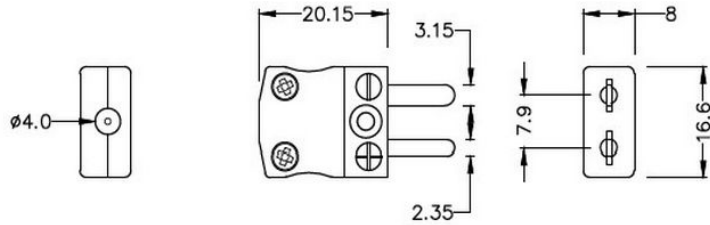

## Connecteur thermocouple miniature Plug & Socket IM-T-M+F Type T IEC

**Miniature in-line Plug**  
(dimensions in mm)

**Miniature in-line Socket**  
(dimensions in mm)

Labfacility are the UK's leading manufacturer of Temperature Sensors, Thermocouple Connectors and associated Temperature Instrumentation and stockings of Thermocouple Cables. The Company has been trading since 1971 and is ISO9001 accredited.

**Connecteur thermocouple miniature Plug & Socket IM-T-M+F Type T IEC**

Avec des broches plates adaptes au type de thermocouple et idales pour une utilisation gnrale, tous les contacts sont polariss pour assurer une connexion correcte. Ces connecteurs acceptent des cbles thermocouples jusqu 4mm de diamtre.

**Spcifications****Specifications**

<b>Product Code</b>	XE-1195-001
<b>General Description</b>	Ideal for general purpose use. Contacts are polarised to ensure correct connection
<b>Thermocouple Type</b>	T IEC
<b>Connector Size</b>	Miniature
<b>Connector Type</b>	Plug & Socket
<b>Colour</b>	Brown
<b>Max. Temperature</b>	220°C
<b>Pins</b>	Flat Pins
<b>+Positive Contact</b>	Copper
<b>-Negative Contact</b>	Copper Nickel
<b>Standards Met</b>	BS EN 50212:1997. RoHS