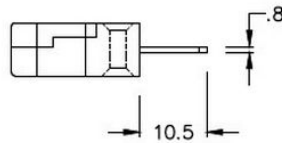

Connecteur thermocouple miniature Plug & Socket IM-T-M+F Type T IEC

Miniature in-line Plug
(dimensions in mm)

Miniature in-line Socket
(dimensions in mm)

Labfacility are the UK's leading manufacturer of Temperature Sensors, Thermocouple Connectors and associated Temperature Instrumentation and stockings of Thermocouple Cables. The Company has been trading since 1971 and is ISO9001 accredited.

Connecteur thermocouple miniature Plug & Socket IM-T-M+F Type T IEC

Avec des broches plates adaptes au type de thermocouple et idales pour une utilisation gnrale, tous les contacts sont polariss pour assurer une connexion correcte. Ces connecteurs acceptent des cbles thermocouples jusqu 4mm de diamtre.

Spcifications**Specifications**

Product Code	XE-1195-001
General Description	Ideal for general purpose use. Contacts are polarised to ensure correct connection
Thermocouple Type	T IEC
Connector Size	Miniature
Connector Type	Plug & Socket
Colour	Brown
Max. Temperature	220°C
Pins	Flat Pins
+Positive Contact	Copper
-Negative Contact	Copper Nickel
Standards Met	BS EN 50212:1997. RoHS