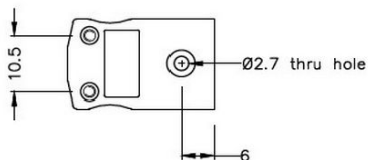

Connecteur thermocouple miniature Plug & Socket IM-T-M+F Type T IEC

Miniature in-line Plug
(dimensions in mm)

Miniature in-line Socket
(dimensions in mm)

Labfacility are the UK's leading manufacturer of Temperature Sensors, Thermocouple Connectors and associated Temperature Instrumentation and stockings of Thermocouple Cables. The Company has been trading since 1971 and is ISO9001 accredited.

Connecteur thermocouple miniature Plug & Socket IM-T-M+F Type T IEC

Avec des broches plates adaptes au type de thermocouple et idales pour une utilisation gnrale, tous les contacts sont polariss pour assurer une connexion correcte. Ces connecteurs acceptent des cbles thermocouples jusqu 4mm de diamtre.

Spcifications**Specifications**

Product Code	XE-1195-001
General Description	Ideal for general purpose use. Contacts are polarised to ensure correct connection
Thermocouple Type	T IEC
Connector Size	Miniature
Connector Type	Plug & Socket
Colour	Brown
Max. Temperature	220°C
Pins	Flat Pins
+Positive Contact	Copper
-Negative Contact	Copper Nickel
Standards Met	BS EN 50212:1997. RoHS