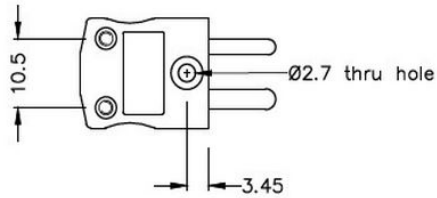

## Connecteur thermocouple miniature Plug & Socket IM-K-M+F Type K IEC

**Miniature in-line Plug**  
(dimensions in mm)

**Miniature in-line Socket**  
(dimensions in mm)

Labfacility are the UK's leading manufacturer of Temperature Sensors, Thermocouple Connectors and associated Temperature Instrumentation and stockings of Thermocouple Cables. The Company has been trading since 1971 and is ISO9001 accredited.

**Connecteur thermocouple miniature Plug & Socket IM-K-M+F Type K IEC**

Avec des broches plates adaptes au type de thermocouple et idales pour une utilisation gnrale, tous les contacts sont polariss pour assurer une connexion correcte. Ces connecteurs acceptent des cbles thermocouples jusqu 4mm de diamtre.

**Spcifications****Specifications**

<b>Product Code</b>	XE-1105-001
<b>General Description</b>	Ideal for general purpose use. Contacts are polarised to ensure correct connection
<b>Thermocouple Type</b>	K IEC
<b>Connector Size</b>	Miniature
<b>Connector Type</b>	Plug & Socket
<b>Colour</b>	Green
<b>Max. Temperature</b>	220°C
<b>Pins</b>	Flat Pins
<b>+Positive Contact</b>	Nickel Chromium
<b>-Negative Contact</b>	Nickel Alloy
<b>Standards Met</b>	BS EN 50212:1997. RoHS