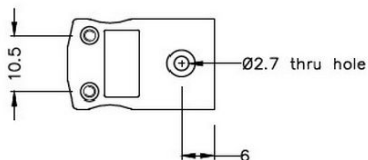

## Connecteur thermocouple miniature Plug & Socket IM-K-M+F Type K IEC

**Miniature in-line Plug**  
(dimensions in mm)

**Miniature in-line Socket**  
(dimensions in mm)

Labfacility are the UK's leading manufacturer of Temperature Sensors, Thermocouple Connectors and associated Temperature Instrumentation and stockings of Thermocouple Cables. The Company has been trading since 1971 and is ISO9001 accredited.

**Connecteur thermocouple miniature Plug & Socket IM-K-M+F Type K IEC**

Avec des broches plates adaptes au type de thermocouple et idales pour une utilisation gnrale, tous les contacts sont polariss pour assurer une connexion correcte. Ces connecteurs acceptent des cbles thermocouples jusqu 4mm de diamtre.

**Spcifications****Specifications**

<b>Product Code</b>	XE-1105-001
<b>General Description</b>	Ideal for general purpose use. Contacts are polarised to ensure correct connection
<b>Thermocouple Type</b>	K IEC
<b>Connector Size</b>	Miniature
<b>Connector Type</b>	Plug & Socket
<b>Colour</b>	Green
<b>Max. Temperature</b>	220°C
<b>Pins</b>	Flat Pins
<b>+Positive Contact</b>	Nickel Chromium
<b>-Negative Contact</b>	Nickel Alloy
<b>Standards Met</b>	BS EN 50212:1997. RoHS