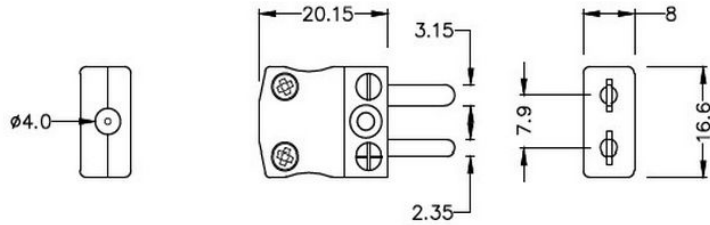

## Connecteur thermocouple miniature Plug & Socket IM-K-M+F Type K IEC

**Miniature in-line Plug**  
(dimensions in mm)

**Miniature in-line Socket**  
(dimensions in mm)

Labfacility are the UK's leading manufacturer of Temperature Sensors, Thermocouple Connectors and associated Temperature Instrumentation and stockings of Thermocouple Cables. The Company has been trading since 1971 and is ISO9001 accredited.

**Connecteur thermocouple miniature Plug & Socket IM-K-M+F Type K IEC**

Avec des broches plates adaptes au type de thermocouple et idales pour une utilisation gnrale, tous les contacts sont polariss pour assurer une connexion correcte. Ces connecteurs acceptent des cbles thermocouples jusqu 4mm de diamtre.

**Spcifications****Specifications**

<b>Product Code</b>	XE-1105-001
<b>General Description</b>	Ideal for general purpose use. Contacts are polarised to ensure correct connection
<b>Thermocouple Type</b>	K IEC
<b>Connector Size</b>	Miniature
<b>Connector Type</b>	Plug & Socket
<b>Colour</b>	Green
<b>Max. Temperature</b>	220°C
<b>Pins</b>	Flat Pins
<b>+Positive Contact</b>	Nickel Chromium
<b>-Negative Contact</b>	Nickel Alloy
<b>Standards Met</b>	BS EN 50212:1997. RoHS