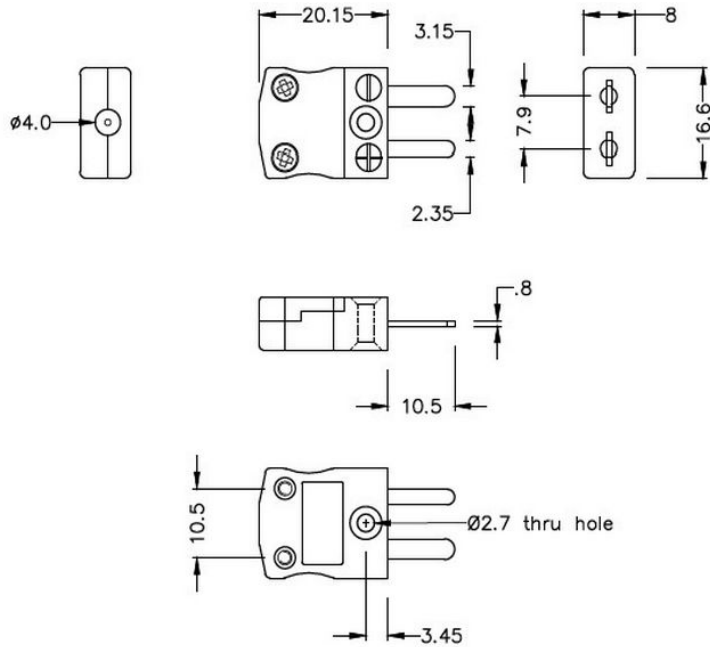

## Connecteur thermocouple miniature Plug & Socket IM-K-M+F Type K IEC

**Miniature in-line Plug**  
(dimensions in mm)

**Miniature in-line Socket**  
(dimensions in mm)

Labfacility are the UK's leading manufacturer of Temperature Sensors, Thermocouple Connectors and associated Temperature Instrumentation and stockings of Thermocouple Cables. The Company has been trading since 1971 and is ISO9001 accredited.

**Connecteur thermocouple miniature Plug & Socket IM-K-M+F Type K IEC**

Avec des broches plates adaptes au type de thermocouple et idales pour une utilisation gnrale, tous les contacts sont polariss pour assurer une connexion correcte. Ces connecteurs acceptent des cbles thermocouples jusqu 4mm de diamtre.

**Spcifications****Specifications**

<b>Product Code</b>	XE-1105-001
<b>General Description</b>	Ideal for general purpose use. Contacts are polarised to ensure correct connection
<b>Thermocouple Type</b>	K IEC
<b>Connector Size</b>	Miniature
<b>Connector Type</b>	Plug & Socket
<b>Colour</b>	Green
<b>Max. Temperature</b>	220°C
<b>Pins</b>	Flat Pins
<b>+Positive Contact</b>	Nickel Chromium
<b>-Negative Contact</b>	Nickel Alloy
<b>Standards Met</b>	BS EN 50212:1997. RoHS
<b>Series</b>	Miniature Connector