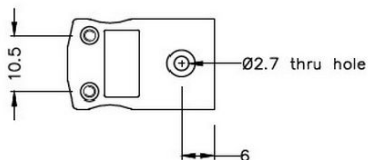

Connecteur thermocouple miniature Plug & Socket IM-K-M+F Type K IEC

Miniature in-line Plug
(dimensions in mm)

Miniature in-line Socket
(dimensions in mm)

Labfacility are the UK's leading manufacturer of Temperature Sensors, Thermocouple Connectors and associated Temperature Instrumentation and stockings of Thermocouple Cables. The Company has been trading since 1971 and is ISO9001 accredited.

Connecteur thermocouple miniature Plug & Socket IM-K-M+F Type K IEC

Avec des broches plates adaptes au type de thermocouple et idales pour une utilisation gnrale, tous les contacts sont polariss pour assurer une connexion correcte. Ces connecteurs acceptent des cbles thermocouples jusqu 4mm de diamtre.

Spcifications**Specifications**

Product Code	XE-1105-001
General Description	Ideal for general purpose use. Contacts are polarised to ensure correct connection
Thermocouple Type	K IEC
Connector Size	Miniature
Connector Type	Plug & Socket
Colour	Green
Max. Temperature	220°C
Pins	Flat Pins
+Positive Contact	Nickel Chromium
-Negative Contact	Nickel Alloy
Standards Met	BS EN 50212:1997. RoHS