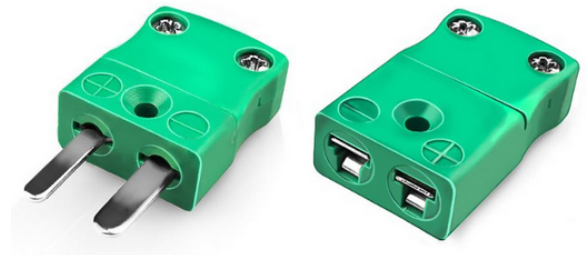

Connecteur thermocouple miniature Plug & Socket IM-K-M+F Type K IEC

Miniature in-line Plug
(dimensions in mm)

Miniature in-line Socket
(dimensions in mm)

Labfacility are the UK's leading manufacturer of Temperature Sensors, Thermocouple Connectors and associated Temperature Instrumentation and stockings of Thermocouple Cables. The Company has been trading since 1971 and is ISO9001 accredited.

Connecteur thermocouple miniature Plug & Socket IM-K-M+F Type K IEC

Avec des broches plates adaptes au type de thermocouple et idales pour une utilisation gnrale, tous les contacts sont polariss pour assurer une connexion correcte. Ces connecteurs acceptent des cbles thermocouples jusqu 4mm de diamtre.

Spcifications**Specifications**

Product Code	XE-1105-001
General Description	Ideal for general purpose use. Contacts are polarised to ensure correct connection
Thermocouple Type	K IEC
Connector Size	Miniature
Connector Type	Plug & Socket
Colour	Green
Max. Temperature	220°C
Pins	Flat Pins
+Positive Contact	Nickel Chromium
-Negative Contact	Nickel Alloy
Standards Met	BS EN 50212:1997. RoHS