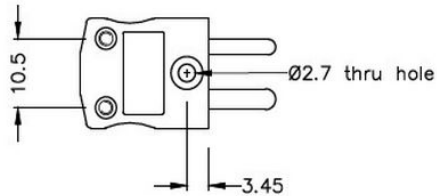

## Connecteur thermocouple miniature Plug & Socket IM-K-M+F Type K IEC

**Miniature in-line Plug**  
(dimensions in mm)

**Miniature in-line Socket**  
(dimensions in mm)

Labfacility are the UK's leading manufacturer of Temperature Sensors, Thermocouple Connectors and associated Temperature Instrumentation and stockings of Thermocouple Cables. The Company has been trading since 1971 and is ISO9001 accredited.

**Connecteur thermocouple miniature Plug & Socket IM-K-M+F Type K IEC**

Avec des broches plates adaptes au type de thermocouple et idales pour une utilisation gnrale, tous les contacts sont polariss pour assurer une connexion correcte. Ces connecteurs acceptent des cbles thermocouples jusqu 4mm de diamtre.

**Spcifications****Specifications**

<b>Product Code</b>	XE-1105-001
<b>General Description</b>	Ideal for general purpose use. Contacts are polarised to ensure correct connection
<b>Thermocouple Type</b>	K IEC
<b>Connector Size</b>	Miniature
<b>Connector Type</b>	Plug & Socket
<b>Colour</b>	Green
<b>Max. Temperature</b>	220°C
<b>Pins</b>	Flat Pins
<b>+Positive Contact</b>	Nickel Chromium
<b>-Negative Contact</b>	Nickel Alloy
<b>Standards Met</b>	BS EN 50212:1997. RoHS