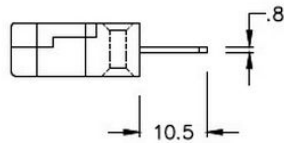

## Connecteur thermocouple miniature Plug & Socket IM-K-M+F Type K IEC

**Miniature in-line Plug**  
(dimensions in mm)

**Miniature in-line Socket**  
(dimensions in mm)

Labfacility are the UK's leading manufacturer of Temperature Sensors, Thermocouple Connectors and associated Temperature Instrumentation and stockings of Thermocouple Cables. The Company has been trading since 1971 and is ISO9001 accredited.

**Connecteur thermocouple miniature Plug & Socket IM-K-M+F Type K IEC**

Avec des broches plates adaptes au type de thermocouple et idales pour une utilisation gnrale, tous les contacts sont polariss pour assurer une connexion correcte. Ces connecteurs acceptent des cbles thermocouples jusqu 4mm de diamtre.

**Spcifications****Specifications**

<b>Product Code</b>	XE-1105-001
<b>General Description</b>	Ideal for general purpose use. Contacts are polarised to ensure correct connection
<b>Thermocouple Type</b>	K IEC
<b>Connector Size</b>	Miniature
<b>Connector Type</b>	Plug & Socket
<b>Colour</b>	Green
<b>Max. Temperature</b>	220°C
<b>Pins</b>	Flat Pins
<b>+Positive Contact</b>	Nickel Chromium
<b>-Negative Contact</b>	Nickel Alloy
<b>Standards Met</b>	BS EN 50212:1997. RoHS