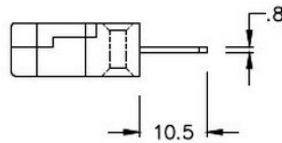

Connecteur thermocouple miniature Plug & Socket IM-K-M+F Type K IEC

Miniature in-line Plug
(dimensions in mm)

Miniature in-line Socket
(dimensions in mm)

Labfacility are the UK's leading manufacturer of Temperature Sensors, Thermocouple Connectors and associated Temperature Instrumentation and stockings of Thermocouple Cables. The Company has been trading since 1971 and is ISO9001 accredited.

Connecteur thermocouple miniature Plug & Socket IM-K-M+F Type K IEC

Avec des broches plates adaptes au type de thermocouple et idales pour une utilisation gnrale, tous les contacts sont polariss pour assurer une connexion correcte. Ces connecteurs acceptent des cbles thermocouples jusqu 4mm de diamtre.

Spcifications**Specifications**

Product Code	XE-1105-001
General Description	Ideal for general purpose use. Contacts are polarised to ensure correct connection
Thermocouple Type	K IEC
Connector Size	Miniature
Connector Type	Plug & Socket
Colour	Green
Max. Temperature	220°C
Pins	Flat Pins
+Positive Contact	Nickel Chromium
-Negative Contact	Nickel Alloy
Standards Met	BS EN 50212:1997. RoHS