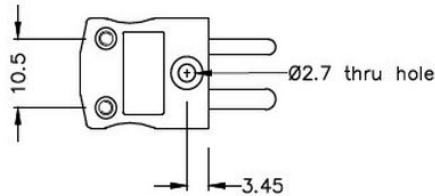

Connecteur thermocouple miniature Plug & Socket IM-K-M+F Type K IEC

Miniature in-line Plug
(dimensions in mm)

Miniature in-line Socket
(dimensions in mm)

Labfacility are the UK's leading manufacturer of Temperature Sensors, Thermocouple Connectors and associated Temperature Instrumentation and stockings of Thermocouple Cables. The Company has been trading since 1971 and is ISO9001 accredited.

Connecteur thermocouple miniature Plug & Socket IM-K-M+F Type K IEC

Avec des broches plates adaptes au type de thermocouple et idales pour une utilisation gnrale, tous les contacts sont polariss pour assurer une connexion correcte. Ces connecteurs acceptent des cbles thermocouples jusqu 4mm de diamtre.

Spcifications**Specifications**

Product Code	XE-1105-001
General Description	Ideal for general purpose use. Contacts are polarised to ensure correct connection
Thermocouple Type	K IEC
Connector Size	Miniature
Connector Type	Plug & Socket
Colour	Green
Max. Temperature	220°C
Pins	Flat Pins
+Positive Contact	Nickel Chromium
-Negative Contact	Nickel Alloy
Standards Met	BS EN 50212:1997. RoHS