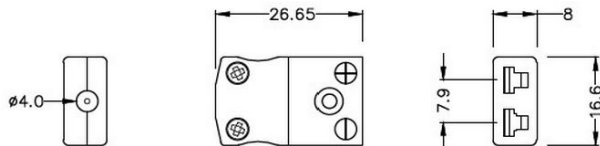

## Connecteur thermocouple miniature Plug & Socket IM-K-M+F Type K IEC

**Miniature in-line Plug**  
(dimensions in mm)

**Miniature in-line Socket**  
(dimensions in mm)

Labfacility are the UK's leading manufacturer of Temperature Sensors, Thermocouple Connectors and associated Temperature Instrumentation and stockings of Thermocouple Cables. The Company has been trading since 1971 and is ISO9001 accredited.

**Connecteur thermocouple miniature Plug & Socket IM-K-M+F Type K IEC**

Avec des broches plates adaptes au type de thermocouple et idales pour une utilisation gnrale, tous les contacts sont polariss pour assurer une connexion correcte. Ces connecteurs acceptent des cbles thermocouples jusqu 4mm de diamtre.

**Spcifications****Specifications**

<b>Product Code</b>	XE-1105-001
<b>General Description</b>	Ideal for general purpose use. Contacts are polarised to ensure correct connection
<b>Thermocouple Type</b>	K IEC
<b>Connector Size</b>	Miniature
<b>Connector Type</b>	Plug & Socket
<b>Colour</b>	Green
<b>Max. Temperature</b>	220°C
<b>Pins</b>	Flat Pins
<b>+Positive Contact</b>	Nickel Chromium
<b>-Negative Contact</b>	Nickel Alloy
<b>Standards Met</b>	BS EN 50212:1997. RoHS