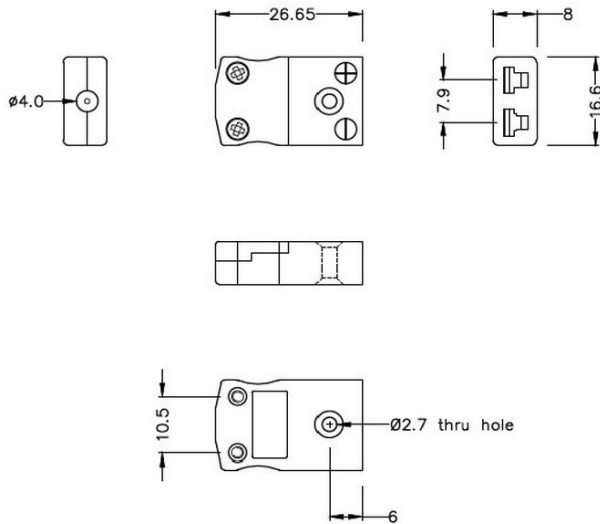

## Connecteur thermocouple miniature Plug & Socket IM-K-M+F Type K IEC

**Miniature in-line Plug**  
(dimensions in mm)

**Miniature in-line Socket**  
(dimensions in mm)

Labfacility are the UK's leading manufacturer of Temperature Sensors, Thermocouple Connectors and associated Temperature Instrumentation and stockings of Thermocouple Cables. The Company has been trading since 1971 and is ISO9001 accredited.

**Connecteur thermocouple miniature Plug & Socket IM-K-M+F Type K IEC**

Avec des broches plates adaptes au type de thermocouple et idales pour une utilisation gnrale, tous les contacts sont polariss pour assurer une connexion correcte. Ces connecteurs acceptent des cbles thermocouples jusqu 4mm de diamtre.

**Spcifications****Specifications**

<b>Product Code</b>	XE-1105-001
<b>General Description</b>	Ideal for general purpose use. Contacts are polarised to ensure correct connection
<b>Thermocouple Type</b>	K IEC
<b>Connector Size</b>	Miniature
<b>Connector Type</b>	Plug & Socket
<b>Colour</b>	Green
<b>Max. Temperature</b>	220°C
<b>Pins</b>	Flat Pins
<b>+Positive Contact</b>	Nickel Chromium
<b>-Negative Contact</b>	Nickel Alloy
<b>Standards Met</b>	BS EN 50212:1997. RoHS
<b>Series</b>	Miniature Connector