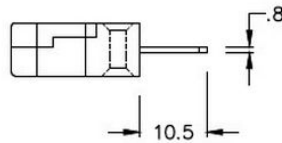

## Connecteur thermocouple miniature Plug & Socket IM-K-M+F Type K IEC

**Miniature in-line Plug**  
(dimensions in mm)

**Miniature in-line Socket**  
(dimensions in mm)

Labfacility are the UK's leading manufacturer of Temperature Sensors, Thermocouple Connectors and associated Temperature Instrumentation and stockings of Thermocouple Cables. The Company has been trading since 1971 and is ISO9001 accredited.

**Connecteur thermocouple miniature Plug & Socket IM-K-M+F Type K IEC**

Avec des broches plates adaptes au type de thermocouple et idales pour une utilisation gnrale, tous les contacts sont polariss pour assurer une connexion correcte. Ces connecteurs acceptent des cbles thermocouples jusqu 4mm de diamtre.

**Spcifications****Specifications**

<b>Product Code</b>	XE-1105-001
<b>General Description</b>	Ideal for general purpose use. Contacts are polarised to ensure correct connection
<b>Thermocouple Type</b>	K IEC
<b>Connector Size</b>	Miniature
<b>Connector Type</b>	Plug & Socket
<b>Colour</b>	Green
<b>Max. Temperature</b>	220°C
<b>Pins</b>	Flat Pins
<b>+Positive Contact</b>	Nickel Chromium
<b>-Negative Contact</b>	Nickel Alloy
<b>Standards Met</b>	BS EN 50212:1997. RoHS