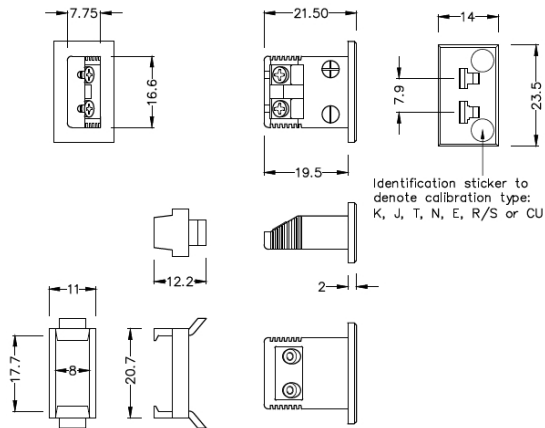

Miniature Rectangulaire Thermocouple Connecteur Fascia Socket IM-E-FF Type E IEC

Miniature Fascia Socket (with nylon mounting clip)
(dimensions in mm)

Labfacility are the UK's leading manufacturer of Temperature Sensors, Thermocouple Connectors and associated Temperature Instrumentation and stockings of Thermocouple Cables. The Company has been trading since 1971 and is ISO9001 accredited.

Miniature Rectangulaire Thermocouple Connecteur Fascia Socket IM-E-FF Type E IEC

Clip en nylon pour une fixation rapide et simple au panneau. Toutes les prises de montage fascia sont polarisées au moyen de broches de taille inégale

Spécifications**Specifications**

Product Code	XE-1337-001
General Description	All fascia mounting sockets are polarised by means of unequally sized pins
Thermocouple Type	E IEC
Connector Type	Fascia mounting socket
Connector Size	Miniature
Colour	Violet
Max. Temperature	120°C
+Positive Contact	Nickel Chromium
-Negative Contact	Copper Nickel
Standards Met	BS EN 50212:1997. RoHS