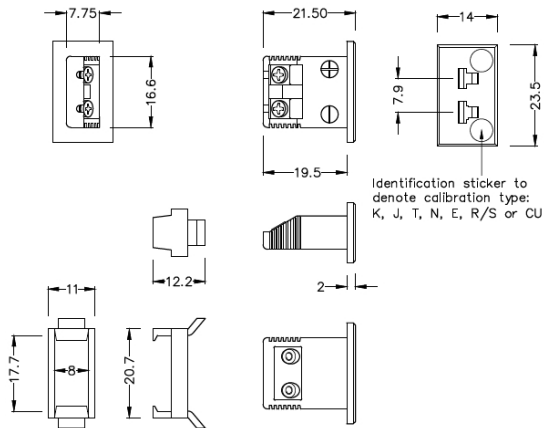

Miniature Rectangulaire Thermocouple Connecteur Fascia Socket IM-B-FF Type B IEC

Miniature Fascia Socket (with nylon mounting clip)
(dimensions in mm)

Labfacility are the UK's leading manufacturer of Temperature Sensors, Thermocouple Connectors and associated Temperature Instrumentation and stockings of Thermocouple Cables. The Company has been trading since 1971 and is ISO9001 accredited.

Miniature Rectangulaire Thermocouple Connecteur Fascia Socket IM-B-FF Type B IEC

Clip en nylon pour une fixation rapide et simple au panneau. Toutes les prises de montage fascia sont polarisées au moyen de broches de taille inégale

Spécifications**Specifications**

Product Code	XE-1357-001
General Description	All fascia mounting sockets are polarised by means of unequally sized pins
Thermocouple Type	B IEC
Connector Type	Fascia mounting socket
Connector Size	Miniature
Colour	Grey
Max. Temperature	120°C
+Positive Contact	Copper
-Negative Contact	Copper
Standards Met	BS EN 50212:1997. RoHS