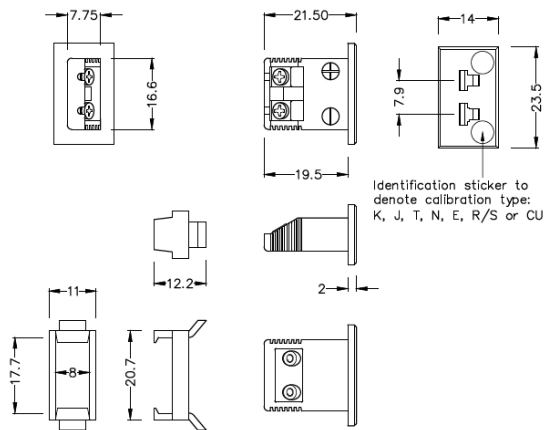

Miniature Rectangulaire Thermocouple Connecteur Fascia Socket IM-T-FF Type T IEC

Miniature Fascia Socket (with nylon mounting clip)
(dimensions in mm)

Labfacility are the UK's leading manufacturer of Temperature Sensors, Thermocouple Connectors and associated Temperature Instrumentation and stockings of Thermocouple Cables. The Company has been trading since 1971 and is ISO9001 accredited.

Miniature Rectangulaire Thermocouple Connecteur Fascia Socket IM-T-FF Type T IEC

Clip en nylon pour une fixation simple et rapide sur le panneau. Toutes les prises de montage de carnage sont polarises au moyen de broches de taille ingale

Spcifications**Specifications**

Product Code	XE-1197-001
General Description	All fascia mounting sockets are polarised by means of unequally sized pins
Thermocouple Type	T IEC
Connector Type	Fascia mounting socket
Connector Size	Miniature
Colour	Brown
Dimensions)
Max. Temperature	120°C
+Positive Contact	Copper
-Negative Contact	Copper Nickel
Standards Met	BS EN 50212:1997. RoHS