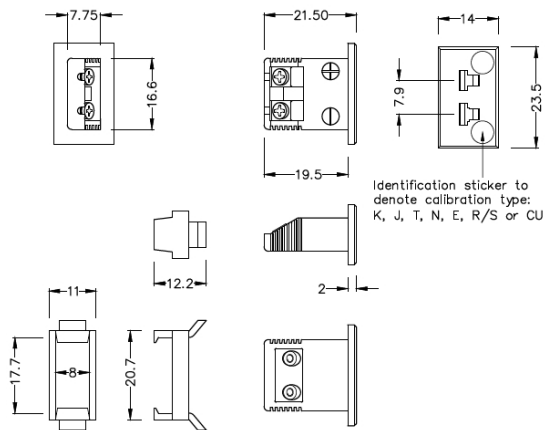

# Miniature Rectangulaire Thermocouple Connecteur Fascia Socket IM-T-FF Type T IEC

**Miniature Fascia Socket (with nylon mounting clip)**  
(dimensions in mm)

Labfacility are the UK's leading manufacturer of Temperature Sensors, Thermocouple Connectors and associated Temperature Instrumentation and stockings of Thermocouple Cables. The Company has been trading since 1971 and is ISO9001 accredited.

**Miniature Rectangulaire Thermocouple Connecteur Fascia Socket IM-T-FF Type T IEC**

Clip en nylon pour une fixation simple et rapide sur le panneau. Toutes les prises de montage de carnage sont polarises au moyen de broches de taille ingale

**Spcifications****Specifications**

<b>Product Code</b>	XE-1197-001
<b>General Description</b>	All fascia mounting sockets are polarised by means of unequally sized pins
<b>Thermocouple Type</b>	T IEC
<b>Connector Type</b>	Fascia mounting socket
<b>Connector Size</b>	Miniature
<b>Colour</b>	Brown
<b>Dimensions</b>	)
<b>Max. Temperature</b>	120°C
<b>+Positive Contact</b>	Copper
<b>-Negative Contact</b>	Copper Nickel
<b>Standards Met</b>	BS EN 50212:1997. RoHS