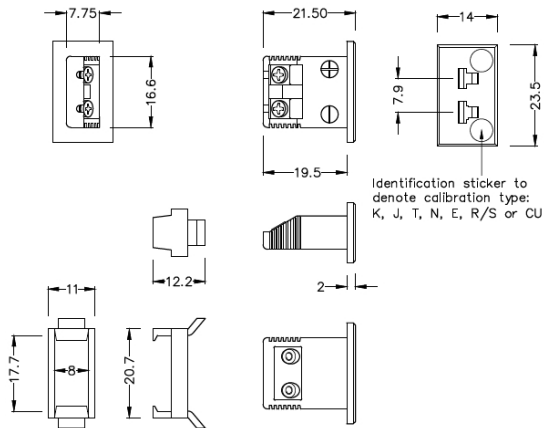

Miniature Rectangulaire Thermocouple Connecteur Fascia Socket IM-J-FF Type J IEC

Miniature Fascia Socket (with nylon mounting clip)
(dimensions in mm)

Labfacility are the UK's leading manufacturer of Temperature Sensors, Thermocouple Connectors and associated Temperature Instrumentation and stockings of Thermocouple Cables. The Company has been trading since 1971 and is ISO9001 accredited.

Miniature Rectangulaire Thermocouple Connecteur Fascia Socket IM-J-FF Type J IEC

Clip en nylon pour une fixation simple et rapide sur le panneau. Toutes les prises de montage de carnage sont polarises au moyen de broches de taille ingale

Spcifications**Specifications**

Product Code	XE-1167-001
General Description	All fascia mounting sockets are polarised by means of unequally sized pins
Thermocouple Type	J IEC
Connector Type	Fascia mounting socket
Connector Size	Miniature
Colour	Black
Max. Temperature	120°C
+Positive Contact	Iron
-Negative Contact	Copper Nickel
Standards Met	BS EN 50212:1997. RoHS