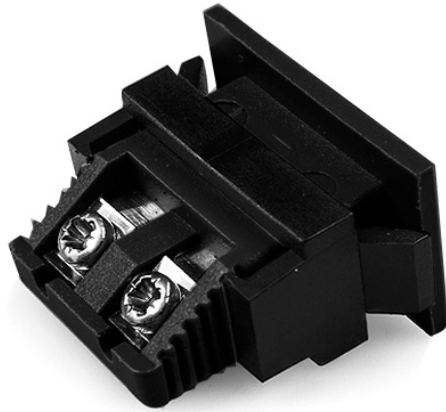

Miniature Rectangulaire Thermocouple Connecteur Fascia Socket IM-J-FF Type J IEC

Miniature Fascia Socket (with nylon mounting clip)
(dimensions in mm)

Labfacility are the UK's leading manufacturer of Temperature Sensors, Thermocouple Connectors and associated Temperature Instrumentation and stockings of Thermocouple Cables. The Company has been trading since 1971 and is ISO9001 accredited.

Miniature Rectangulaire Thermocouple Connecteur Fascia Socket IM-J-FF Type J IEC

Clip en nylon pour une fixation simple et rapide sur le panneau. Toutes les prises de montage de carnage sont polarises au moyen de broches de taille ingale

Spcifications**Specifications**

Product Code	XE-1167-001
General Description	All fascia mounting sockets are polarised by means of unequally sized pins
Thermocouple Type	J IEC
Connector Type	Fascia mounting socket
Connector Size	Miniature
Colour	Black
Max. Temperature	120°C
+Positive Contact	Iron
-Negative Contact	Copper Nickel
Standards Met	BS EN 50212:1997. RoHS