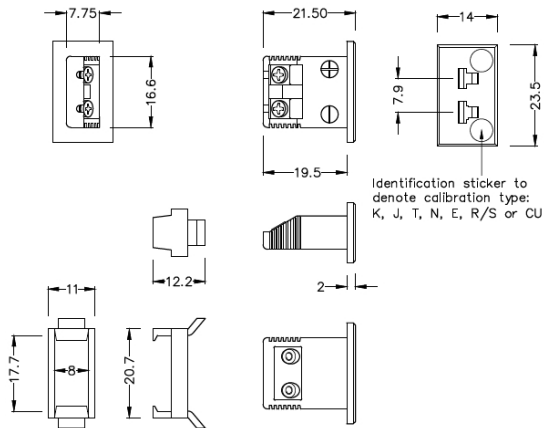

Miniature Rectangulaire Thermocouple Connecteur Fascia Socket IM-J-FF Type J IEC

Miniature Fascia Socket (with nylon mounting clip)
(dimensions in mm)

Labfacility are the UK's leading manufacturer of Temperature Sensors, Thermocouple Connectors and associated Temperature Instrumentation and stockings of Thermocouple Cables. The Company has been trading since 1971 and is ISO9001 accredited.

Miniature Rectangulaire Thermocouple Connecteur Fascia Socket IM-J-FF Type J IEC

Clip en nylon pour une fixation simple et rapide sur le panneau. Toutes les prises de montage de carnage sont polarises au moyen de broches de taille ingale

Spcifications**Specifications**

| | |
|----------------------------|--|
| Product Code | XE-1167-001 |
| General Description | All fascia mounting sockets are polarised by means of unequally sized pins |
| Thermocouple Type | J IEC |
| Connector Type | Fascia mounting socket |
| Connector Size | Miniature |
| Colour | Black |
| Max. Temperature | 120°C |
| +Positive Contact | Iron |
| -Negative Contact | Copper Nickel |
| Standards Met | BS EN 50212:1997. RoHS |