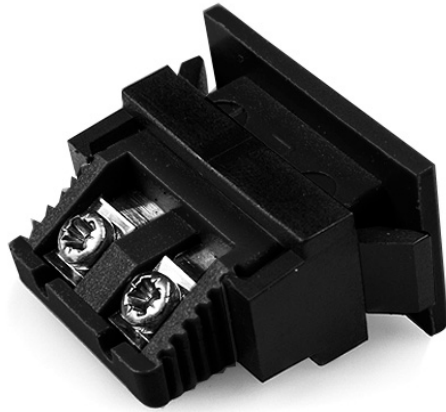

Miniature Rectangulaire Thermocouple Connecteur Fascia Socket IM-J-FF Type J IEC

Miniature Fascia Socket (with nylon mounting clip)
(dimensions in mm)

Labfacility are the UK's leading manufacturer of Temperature Sensors, Thermocouple Connectors and associated Temperature Instrumentation and stockings of Thermocouple Cables. The Company has been trading since 1971 and is ISO9001 accredited.

Miniature Rectangulaire Thermocouple Connecteur Fascia Socket IM-J-FF Type J IEC

Clip en nylon pour une fixation simple et rapide sur le panneau. Toutes les prises de montage de carnage sont polarises au moyen de broches de taille ingale

Spcifications**Specifications**

| | |
|----------------------------|--|
| Product Code | XE-1167-001 |
| General Description | All fascia mounting sockets are polarised by means of unequally sized pins |
| Thermocouple Type | J IEC |
| Connector Type | Fascia mounting socket |
| Connector Size | Miniature |
| Colour | Black |
| Max. Temperature | 120°C |
| +Positive Contact | Iron |
| -Negative Contact | Copper Nickel |
| Standards Met | BS EN 50212:1997. RoHS |