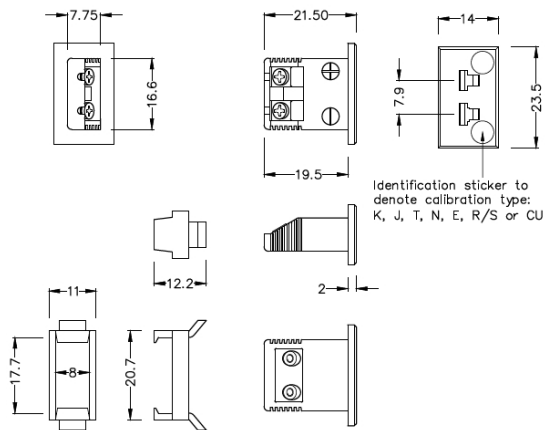

# Miniature Rectangulaire Thermocouple Connecteur Fascia Socket IM-K-FF Type K IEC

**Miniature Fascia Socket (with nylon mounting clip)**  
(dimensions in mm)

Labfacility are the UK's leading manufacturer of Temperature Sensors, Thermocouple Connectors and associated Temperature Instrumentation and stockings of Thermocouple Cables. The Company has been trading since 1971 and is ISO9001 accredited.

**Miniature Rectangulaire Thermocouple Connecteur Fascia Socket IM-K-FF Type K IEC**

Clip en nylon pour une fixation simple et rapide sur le panneau. Toutes les prises de montage de carnage sont polarises au moyen de broches de taille ingale

**Spcifications****Specifications**

<b>Product Code</b>	XE-1107-001
<b>General Description</b>	All fascia mounting sockets are polarised by means of unequally sized pins
<b>Thermocouple Type</b>	K IEC
<b>Connector Type</b>	Fascia mounting socket
<b>Connector Size</b>	Miniature
<b>Colour</b>	Green
<b>Max. Temperature</b>	120°C
<b>+Positive Contact</b>	Nickel Chromium
<b>-Negative Contact</b>	Nickel Alloy
<b>Standards Met</b>	BS EN 50212:1997. RoHS