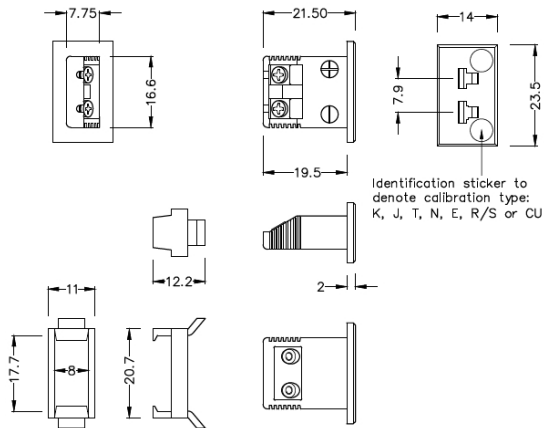

Miniature Rectangulaire Thermocouple Connecteur Fascia Socket IM-K-FF Type K IEC

Miniature Fascia Socket (with nylon mounting clip)
(dimensions in mm)

Labfacility are the UK's leading manufacturer of Temperature Sensors, Thermocouple Connectors and associated Temperature Instrumentation and stockings of Thermocouple Cables. The Company has been trading since 1971 and is ISO9001 accredited.

Miniature Rectangulaire Thermocouple Connecteur Fascia Socket IM-K-FF Type K IEC

Clip en nylon pour une fixation simple et rapide sur le panneau. Toutes les prises de montage de carnage sont polarises au moyen de broches de taille ingale

Spcifications**Specifications**

Product Code	XE-1107-001
General Description	All fascia mounting sockets are polarised by means of unequally sized pins
Thermocouple Type	K IEC
Connector Type	Fascia mounting socket
Connector Size	Miniature
Colour	Green
Max. Temperature	120°C
+Positive Contact	Nickel Chromium
-Negative Contact	Nickel Alloy
Standards Met	BS EN 50212:1997. RoHS