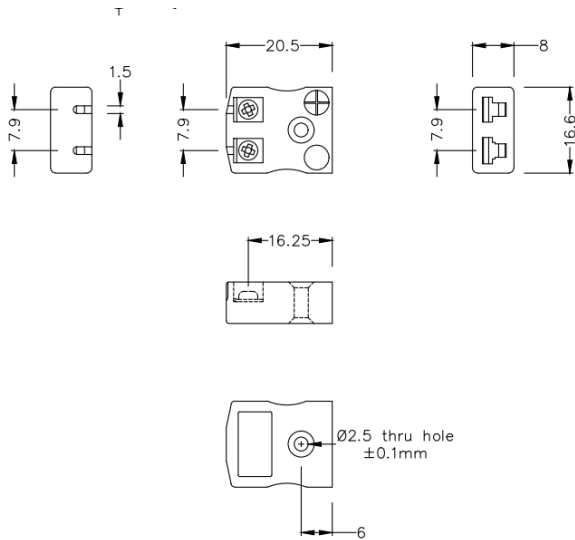

## Prise miniature de connecteur de thermocouple fil rapide IM-E-FQ Type E IEC

**Miniature in-line Socket - Quick Wire**  
(dimensions in mm)

Labfacility are the UK's leading manufacturer of Temperature Sensors, Thermocouple Connectors and associated Temperature Instrumentation and stockings of Thermocouple Cables. The Company has been trading since 1971 and is ISO9001 accredited.

**Miniature Quick Wire Connecteur Thermocouple Socket IM-E-FQ Type E IEC**

Connexion jab-in facile, il suffit d'enfoncer le fil et de serrer la vis. Les contacts sont polarisés pour éviter une polarisation incorrecte.

**Specifications****Specifications**

<b>Product Code</b>	XE-1342-001
<b>General Description</b>	Easy jab-in connection, just push in wire & tighten screw.
<b>Thermocouple Type</b>	E IEC
<b>Connector Type</b>	Quick Wire Socket
<b>Connector Size</b>	Miniature
<b>Colour</b>	Violet
<b>Max. Temperature</b>	220°C
<b>+Positive Contact</b>	Nickel Chromium
<b>-Negative Contact</b>	Copper Nickel
<b>Standards Met</b>	BS EN 50212:1997. RoHS