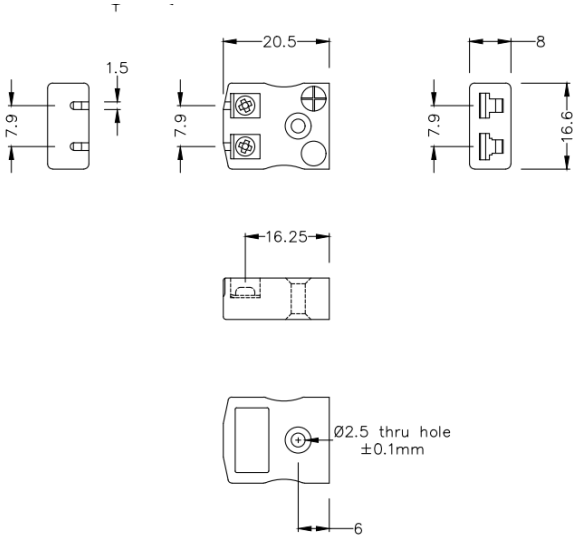

# Miniature Quick Wire Connecteur Thermocouple Socket IM-R / S-FQ Type R / S IEC

**Miniature in-line Socket - Quick Wire**  
(dimensions in mm)

Labfacility are the UK's leading manufacturer of Temperature Sensors, Thermocouple Connectors and associated Temperature Instrumentation and stockings of Thermocouple Cables. The Company has been trading since 1971 and is ISO9001 accredited.

**Miniature Quick Wire Connecteur Thermocouple Socket IM-R / S-FQ Type R / S IEC**

Connexion jab-in facile, il suffit d'enfoncer le fil et de serrer la vis. Les contacts sont polarisés pour éviter une connexion incorrecte.

**Specifications****Specifications**

<b>Product Code</b>	XE-1302-001
<b>General Description</b>	Easy jab-in connection, just push in wire & tighten screw.
<b>Thermocouple Type</b>	R/S IEC
<b>Connector Type</b>	Quick Wire Socket
<b>Connector Size</b>	Miniature
<b>Colour</b>	Orange
<b>Max. Temperature</b>	220°C
<b>+Positive Contact</b>	Copper
<b>-Negative Contact</b>	Copper Alloy
<b>Standards Met</b>	BS EN 50212:1997. RoHS