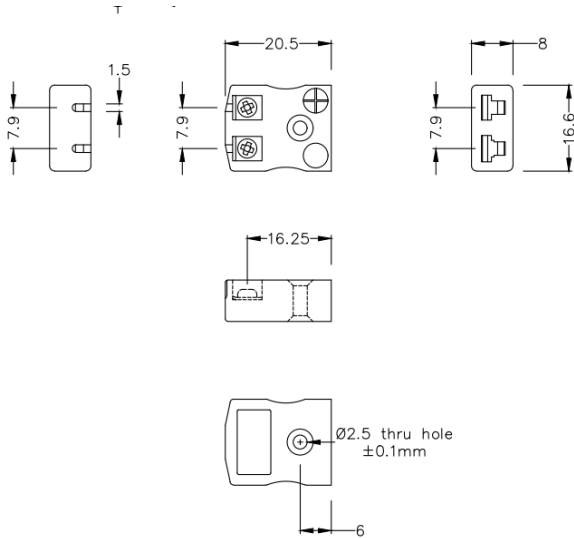

Miniature Quick Wire Connector Thermocouple Socket IM-T-FQ Type T IEC

Miniature in-line Socket - Quick Wire
(dimensions in mm)

Labfacility are the UK's leading manufacturer of Temperature Sensors, Thermocouple Connectors and associated Temperature Instrumentation and stockings of Thermocouple Cables. The Company has been trading since 1971 and is ISO9001 accredited.

Miniature Quick Wire Connecteur Thermocouple Socket IM-T-FQ Type T IEC

Connexion jab-in facile, il suffit d'enfoncer le fil et de serrer la vis. Les contacts sont polarisés pour éviter une connexion incorrecte.

Specifications**Specifications**

Product Code	XE-1202-001
General Description	Easy jab-in connection, just push in wire & tighten screw.
Thermocouple Type	Brown
Connector Type	Quick Wire Socket
Connector Size	Miniature
Colour	Brown
Max. Temperature	220°C
+Positive Contact	Copper
-Negative Contact	Copper Nickel
Standards Met	BS EN 50212:1997. RoHS