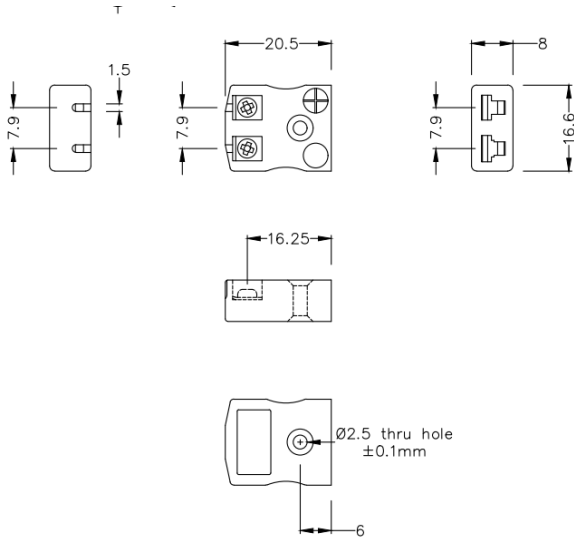

Miniature Quick Wire Connector Thermocouple Socket IM-T-FQ Type T IEC

Miniature in-line Socket - Quick Wire
(dimensions in mm)

Labfacility are the UK's leading manufacturer of Temperature Sensors, Thermocouple Connectors and associated Temperature Instrumentation and stockings of Thermocouple Cables. The Company has been trading since 1971 and is ISO9001 accredited.

Miniature Quick Wire Connecteur Thermocouple Socket IM-T-FQ Type T IEC

Connexion jab-in facile, il suffit d'enfoncer le fil et de serrer la vis. Les contacts sont polarisés pour éviter une polarisation incorrecte.

Specifications**Specifications**

Product Code	XE-1202-001
General Description	Easy jab-in connection, just push in wire & tighten screw.
Thermocouple Type	Brown
Connector Type	Quick Wire Socket
Connector Size	Miniature
Colour	Brown
Max. Temperature	220°C
+Positive Contact	Copper
-Negative Contact	Copper Nickel
Standards Met	BS EN 50212:1997. RoHS