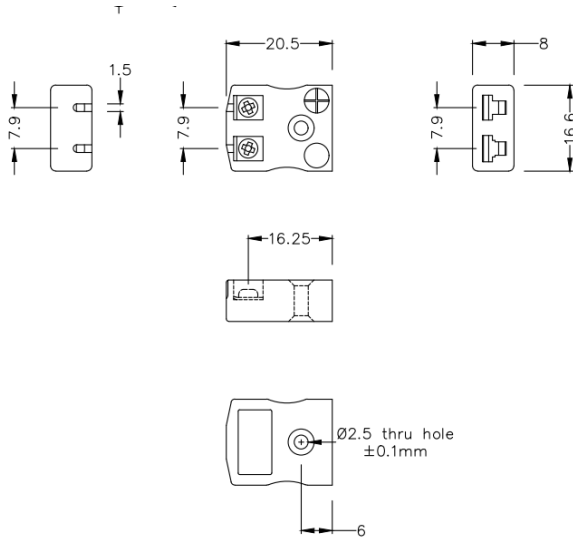

Miniature Quick Wire Connecteur Thermocouple Socket IM-T-FQ Type T IEC

Miniature in-line Socket - Quick Wire
(dimensions in mm)

Labfacility are the UK's leading manufacturer of Temperature Sensors, Thermocouple Connectors and associated Temperature Instrumentation and stockings of Thermocouple Cables. The Company has been trading since 1971 and is ISO9001 accredited.

Miniature Quick Wire Connecteur Thermocouple Socket IM-T-FQ Type T IEC

Connexion jab-in facile, il suffit d'enfoncer le fil et de serrer la vis. Les contacts sont polarisés pour éviter une polarisation incorrecte.

Specifications**Specifications**

Product Code	XE-1202-001
General Description	Easy jab-in connection, just push in wire & tighten screw.
Thermocouple Type	Brown
Connector Type	Quick Wire Socket
Connector Size	Miniature
Colour	Brown
Max. Temperature	220°C
+Positive Contact	Copper
-Negative Contact	Copper Nickel
Standards Met	BS EN 50212:1997. RoHS