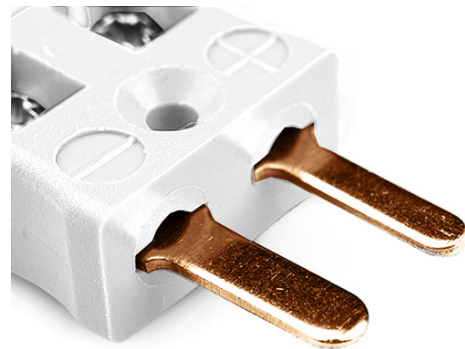

# Miniature Quick Wire Connector Thermocouple Plug FMTC-CU-MQ Type Cu

**Miniature in-line Plug - Quick Wire**  
(dimensions in mm)

Labfacility are the UK's leading manufacturer of Temperature Sensors, Thermocouple Connectors and associated Temperature Instrumentation and stockings of Thermocouple Cables. The Company has been trading since 1971 and is ISO9001 accredited.

**Miniature Thermocouple Connecteur Quick Wire Plug FMTC-CU-MQ Type CU**

Connecteur miniature avec broches a bouchon plat. Connexion jab-in facile pour la résiliation rapide. Il suffit de pousser le fil et serrer la vis.

**Spécifications****Specifications**

<b>Product Code</b>	XE-1381-001
<b>General Description</b>	Easy jab-in connection for rapid termination.
<b>Thermocouple Type</b>	IEC, ANSI, JIS Type CU
<b>Connector Type</b>	Quick Wire Plug
<b>Connector Size</b>	Miniature
<b>Colour</b>	White
<b>Max. Temperature</b>	220°C
<b>Pins</b>	Flat Pins
<b>+Positive Contact</b>	Copper
<b>-Negative Contact</b>	Copper
<b>Standards Met</b>	BS EN 50212:1997. RoHS