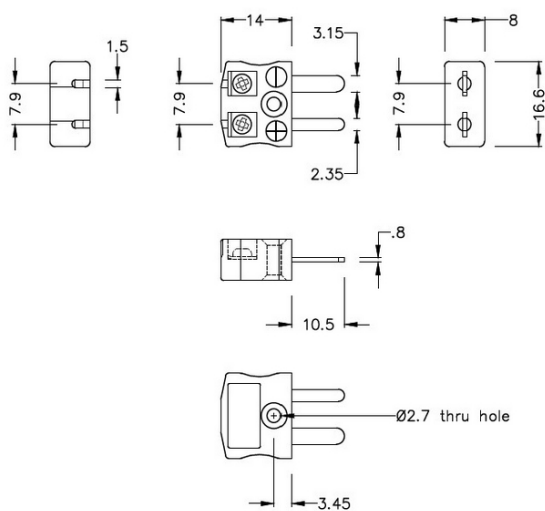

# Miniature Quick Wire Connector Thermocouple Plug FMTC-CU-MQ Type Cu

**Miniature in-line Plug - Quick Wire**  
(dimensions in mm)

Labfacility are the UK's leading manufacturer of Temperature Sensors, Thermocouple Connectors and associated Temperature Instrumentation and stockings of Thermocouple Cables. The Company has been trading since 1971 and is ISO9001 accredited.

**Miniature Thermocouple Connecteur Quick Wire Plug FMTC-CU-MQ Type CU**

Connecteur miniature avec broches a bouchon plat. Connexion jab-in facile pour la résiliation rapide. Il suffit de pousser le fil et serrer la vis.

**Spécifications****Specifications**

<b>Product Code</b>	XE-1381-001
<b>General Description</b>	Easy jab-in connection for rapid termination.
<b>Thermocouple Type</b>	IEC, ANSI, JIS Type CU
<b>Connector Type</b>	Quick Wire Plug
<b>Connector Size</b>	Miniature
<b>Colour</b>	White
<b>Max. Temperature</b>	220°C
<b>Pins</b>	Flat Pins
<b>+Positive Contact</b>	Copper
<b>-Negative Contact</b>	Copper
<b>Standards Met</b>	BS EN 50212:1997. RoHS