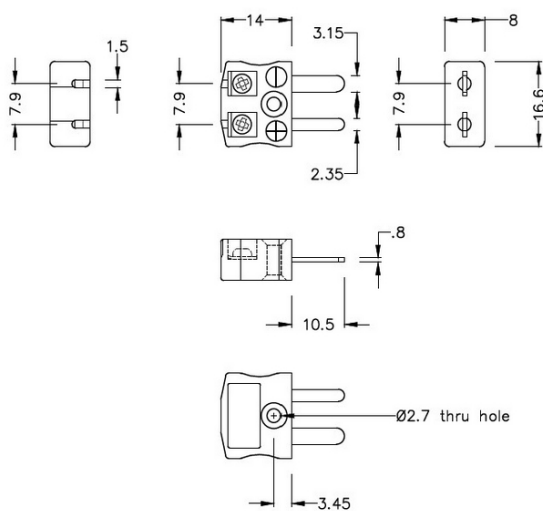

# Miniature Quick Wire Connector Thermocouple Plug IM-E-MQ Type E IEC

**Miniature in-line Plug - Quick Wire**  
(dimensions in mm)

Labfacility are the UK's leading manufacturer of Temperature Sensors, Thermocouple Connectors and associated Temperature Instrumentation and stockings of Thermocouple Cables. The Company has been trading since 1971 and is ISO9001 accredited.

**Miniature Thermocouple Connecteur Quick Wire Plug IM-E-MQ Type E IEC**

Connecteur miniature avec broches a bouchon plat. Connexion jab-in facile pour la résiliation rapide. Il suffit de pousser le fil et serrer la vis.

**Spécifications****Specifications**

<b>Product Code</b>	XE-1341-001
<b>General Description</b>	Easy jab-in connection for rapid termination.
<b>Thermocouple Type</b>	E IEC
<b>Connector Type</b>	Quick Wire Plug
<b>Connector Size</b>	Miniature
<b>Colour</b>	Violet
<b>Max. Temperature</b>	220°C
<b>Pins</b>	Flat Pins
<b>+Positive Contact</b>	Nickel Chromium
<b>-Negative Contact</b>	Copper Nickel
<b>Standards Met</b>	BS EN 50212:1997. RoHS