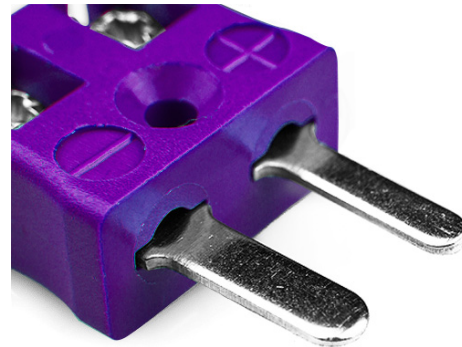

Miniature Quick Wire Connector Thermocouple Plug IM-E-MQ Type E IEC

Miniature in-line Plug - Quick Wire
(dimensions in mm)

Labfacility are the UK's leading manufacturer of Temperature Sensors, Thermocouple Connectors and associated Temperature Instrumentation and stockings of Thermocouple Cables. The Company has been trading since 1971 and is ISO9001 accredited.

Miniature Thermocouple Connecteur Quick Wire Plug IM-E-MQ Type E IEC

Connecteur miniature avec broches a bouchon plat. Connexion jab-in facile pour la résiliation rapide. Il suffit de pousser le fil et serrer la vis.

Spécifications**Specifications**

Product Code	XE-1341-001
General Description	Easy jab-in connection for rapid termination.
Thermocouple Type	E IEC
Connector Type	Quick Wire Plug
Connector Size	Miniature
Colour	Violet
Max. Temperature	220°C
Pins	Flat Pins
+Positive Contact	Nickel Chromium
-Negative Contact	Copper Nickel
Standards Met	BS EN 50212:1997. RoHS