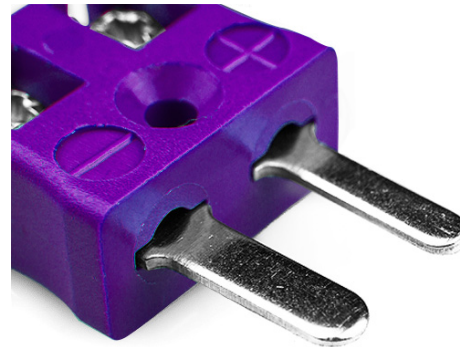

# Miniature Quick Wire Connector Thermocouple Plug IM-E-MQ Type E IEC

**Miniature in-line Plug - Quick Wire**  
(dimensions in mm)

Labfacility are the UK's leading manufacturer of Temperature Sensors, Thermocouple Connectors and associated Temperature Instrumentation and stockings of Thermocouple Cables. The Company has been trading since 1971 and is ISO9001 accredited.

**Miniature Thermocouple Connecteur Quick Wire Plug IM-E-MQ Type E IEC**

Connecteur miniature avec broches a bouchon plat. Connexion jab-in facile pour la résiliation rapide. Il suffit de pousser le fil et serrer la vis.

**Spécifications****Specifications**

<b>Product Code</b>	XE-1341-001
<b>General Description</b>	Easy jab-in connection for rapid termination.
<b>Thermocouple Type</b>	E IEC
<b>Connector Type</b>	Quick Wire Plug
<b>Connector Size</b>	Miniature
<b>Colour</b>	Violet
<b>Max. Temperature</b>	220°C
<b>Pins</b>	Flat Pins
<b>+Positive Contact</b>	Nickel Chromium
<b>-Negative Contact</b>	Copper Nickel
<b>Standards Met</b>	BS EN 50212:1997. RoHS