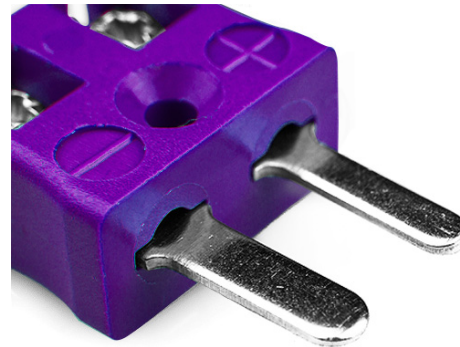

## Miniature Quick Wire Connector Thermocouple Plug IM-E-MQ Type E IEC

**Miniature in-line Plug - Quick Wire**  
(dimensions in mm)

Labfacility are the UK's leading manufacturer of Temperature Sensors, Thermocouple Connectors and associated Temperature Instrumentation and stockings of Thermocouple Cables. The Company has been trading since 1971 and is ISO9001 accredited.

**Miniature Thermocouple Connecteur Quick Wire Plug IM-E-MQ Type E IEC**

Connecteur miniature avec broches a bouchon plat. Connexion jab-in facile pour la résiliation rapide. Il suffit de pousser le fil et serrer la vis.

**Spécifications****Specifications**

<b>Product Code</b>	XE-1341-001
<b>General Description</b>	Easy jab-in connection for rapid termination.
<b>Thermocouple Type</b>	E IEC
<b>Connector Type</b>	Quick Wire Plug
<b>Connector Size</b>	Miniature
<b>Colour</b>	Violet
<b>Max. Temperature</b>	220°C
<b>Pins</b>	Flat Pins
<b>+Positive Contact</b>	Nickel Chromium
<b>-Negative Contact</b>	Copper Nickel
<b>Standards Met</b>	BS EN 50212:1997. RoHS