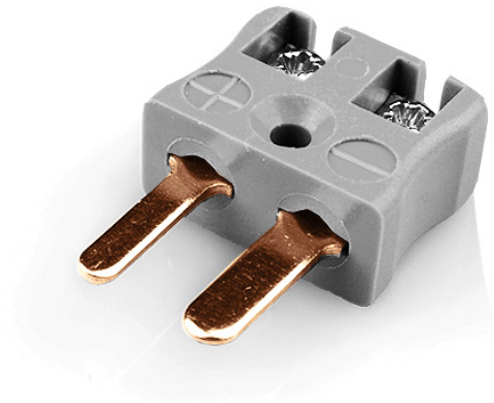

Miniature Quick Wire Connector Thermocouple Plug IM-B-MQ Type B IEC

Miniature in-line Plug - Quick Wire
(dimensions in mm)

Labfacility are the UK's leading manufacturer of Temperature Sensors, Thermocouple Connectors and associated Temperature Instrumentation and stockings of Thermocouple Cables. The Company has been trading since 1971 and is ISO9001 accredited.

Miniature Thermocouple Connecteur Quick Wire Plug IM-B-MQ Type B IEC

Connecteur miniature avec broches a bouchon plat. Connexion jab-in facile pour la résiliation rapide. Il suffit de pousser le fil et serrer la vis.

Spécifications**Specifications**

Product Code	XE-1361-001
General Description	Easy jab-in connection for rapid termination.
Thermocouple Type	B IEC
Connector Type	Quick Wire Plug
Connector Size	Miniature
Colour	Grey
Dimensions	See Schematic Drawing (Product Literature Tab)
Max. Temperature	220°C
Pins	Flat Pins
+Positive Contact	Copper
-Negative Contact	Copper
Standards Met	BS EN 50212:1997. RoHS