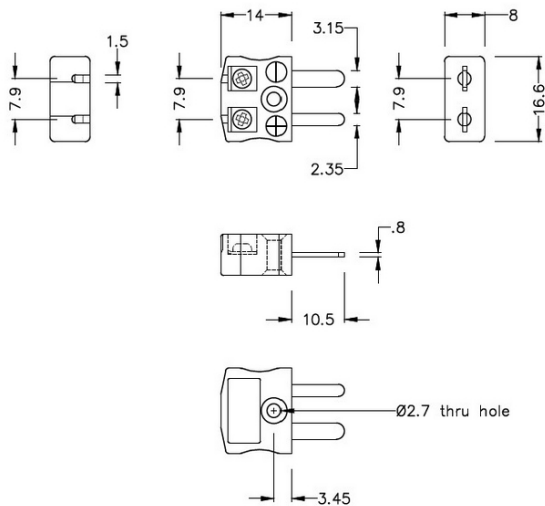

Miniature Quick Wire Connector Thermocouple Plug IM-B-MQ Type B IEC

Miniature in-line Plug - Quick Wire
(dimensions in mm)

Labfacility are the UK's leading manufacturer of Temperature Sensors, Thermocouple Connectors and associated Temperature Instrumentation and stockings of Thermocouple Cables. The Company has been trading since 1971 and is ISO9001 accredited.

Miniature Thermocouple Connecteur Quick Wire Plug IM-B-MQ Type B IEC

Connecteur miniature avec broches a bouchon plat. Connexion jab-in facile pour la résiliation rapide. Il suffit de pousser le fil et serrer la vis.

Spécifications**Specifications**

Product Code	XE-1361-001
General Description	Easy jab-in connection for rapid termination.
Thermocouple Type	B IEC
Connector Type	Quick Wire Plug
Connector Size	Miniature
Colour	Grey
Dimensions	See Schematic Drawing (Product Literature Tab)
Max. Temperature	220°C
Pins	Flat Pins
+Positive Contact	Copper
-Negative Contact	Copper
Standards Met	BS EN 50212:1997. RoHS