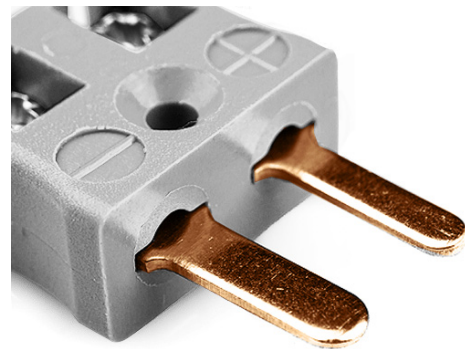

# Miniature Quick Wire Connector Thermocouple Plug IM-B-MQ Type B IEC

**Miniature in-line Plug - Quick Wire**  
(dimensions in mm)

Labfacility are the UK's leading manufacturer of Temperature Sensors, Thermocouple Connectors and associated Temperature Instrumentation and stockings of Thermocouple Cables. The Company has been trading since 1971 and is ISO9001 accredited.

**Miniature Thermocouple Connecteur Quick Wire Plug IM-B-MQ Type B IEC**

Connecteur miniature avec broches a bouchon plat. Connexion jab-in facile pour la résiliation rapide. Il suffit de pousser le fil et serrer la vis.

**Spécifications****Specifications**

<b>Product Code</b>	XE-1361-001
<b>General Description</b>	Easy jab-in connection for rapid termination.
<b>Thermocouple Type</b>	B IEC
<b>Connector Type</b>	Quick Wire Plug
<b>Connector Size</b>	Miniature
<b>Colour</b>	Grey
<b>Dimensions</b>	See Schematic Drawing (Product Literature Tab)
<b>Max. Temperature</b>	220°C
<b>Pins</b>	Flat Pins
<b>+Positive Contact</b>	Copper
<b>-Negative Contact</b>	Copper
<b>Standards Met</b>	BS EN 50212:1997. RoHS