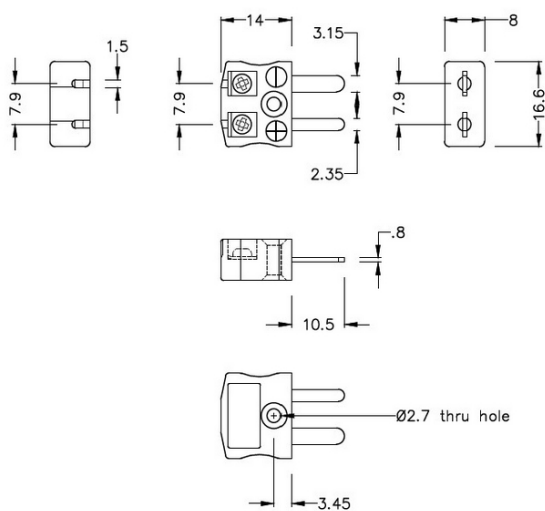

Miniature Quick Wire Connector Thermocouple Plug IM-B-MQ Type B IEC

Miniature in-line Plug - Quick Wire
(dimensions in mm)

Labfacility are the UK's leading manufacturer of Temperature Sensors, Thermocouple Connectors and associated Temperature Instrumentation and stockings of Thermocouple Cables. The Company has been trading since 1971 and is ISO9001 accredited.

Miniature Thermocouple Connecteur Quick Wire Plug IM-B-MQ Type B IEC

Connecteur miniature avec broches a bouchon plat. Connexion jab-in facile pour la résiliation rapide. Il suffit de pousser le fil et serrer la vis.

Spécifications**Specifications**

Product Code	XE-1361-001
General Description	Easy jab-in connection for rapid termination.
Thermocouple Type	B IEC
Connector Type	Quick Wire Plug
Connector Size	Miniature
Colour	Grey
Dimensions	See Schematic Drawing (Product Literature Tab)
Max. Temperature	220°C
Pins	Flat Pins
+Positive Contact	Copper
-Negative Contact	Copper
Standards Met	BS EN 50212:1997. RoHS