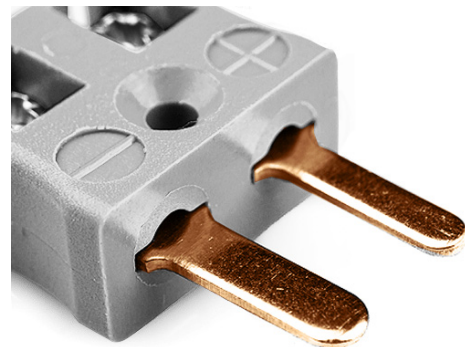

# Miniature Quick Wire Connector Thermocouple Plug IM-B-MQ Type B IEC

**Miniature in-line Plug - Quick Wire**  
(dimensions in mm)

Labfacility are the UK's leading manufacturer of Temperature Sensors, Thermocouple Connectors and associated Temperature Instrumentation and stockings of Thermocouple Cables. The Company has been trading since 1971 and is ISO9001 accredited.

**Miniature Thermocouple Connecteur Quick Wire Plug IM-B-MQ Type B IEC**

Connecteur miniature avec broches a bouchon plat. Connexion jab-in facile pour la résiliation rapide. Il suffit de pousser le fil et serrer la vis.

**Spécifications****Specifications**

<b>Product Code</b>	XE-1361-001
<b>General Description</b>	Easy jab-in connection for rapid termination.
<b>Thermocouple Type</b>	B IEC
<b>Connector Type</b>	Quick Wire Plug
<b>Connector Size</b>	Miniature
<b>Colour</b>	Grey
<b>Dimensions</b>	See Schematic Drawing (Product Literature Tab)
<b>Max. Temperature</b>	220°C
<b>Pins</b>	Flat Pins
<b>+Positive Contact</b>	Copper
<b>-Negative Contact</b>	Copper
<b>Standards Met</b>	BS EN 50212:1997. RoHS