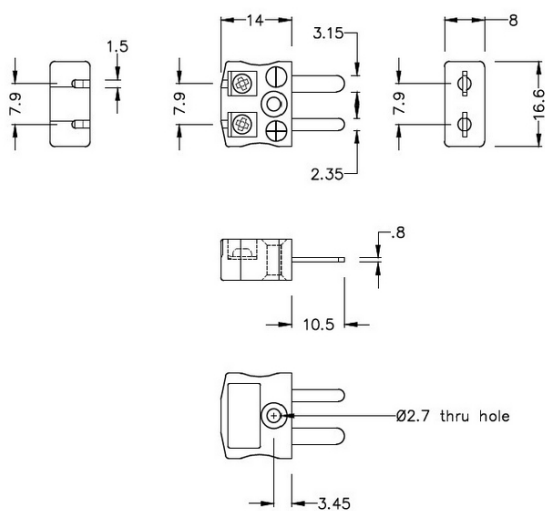

# Miniature Quick Wire Connector Thermocouple Plug IM-B-MQ Type B IEC

**Miniature in-line Plug - Quick Wire**  
(dimensions in mm)

Labfacility are the UK's leading manufacturer of Temperature Sensors, Thermocouple Connectors and associated Temperature Instrumentation and stockings of Thermocouple Cables. The Company has been trading since 1971 and is ISO9001 accredited.

**Miniature Thermocouple Connecteur Quick Wire Plug IM-B-MQ Type B IEC**

Connecteur miniature avec broches a bouchon plat. Connexion jab-in facile pour la résiliation rapide. Il suffit de pousser le fil et serrer la vis.

**Spécifications****Specifications**

<b>Product Code</b>	XE-1361-001
<b>General Description</b>	Easy jab-in connection for rapid termination.
<b>Thermocouple Type</b>	B IEC
<b>Connector Type</b>	Quick Wire Plug
<b>Connector Size</b>	Miniature
<b>Colour</b>	Grey
<b>Dimensions</b>	See Schematic Drawing (Product Literature Tab)
<b>Max. Temperature</b>	220°C
<b>Pins</b>	Flat Pins
<b>+Positive Contact</b>	Copper
<b>-Negative Contact</b>	Copper
<b>Standards Met</b>	BS EN 50212:1997. RoHS