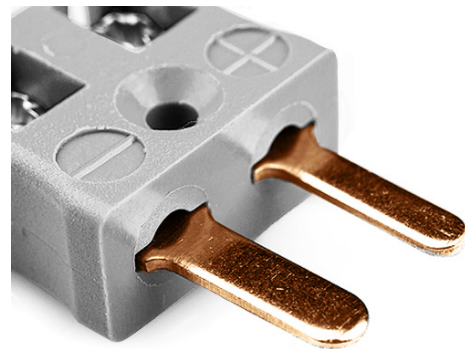

Miniature Quick Wire Connector Thermocouple Plug IM-B-MQ Type B IEC

Miniature in-line Plug - Quick Wire
(dimensions in mm)

Labfacility are the UK's leading manufacturer of Temperature Sensors, Thermocouple Connectors and associated Temperature Instrumentation and stockings of Thermocouple Cables. The Company has been trading since 1971 and is ISO9001 accredited.

Miniature Thermocouple Connecteur Quick Wire Plug IM-B-MQ Type B IEC

Connecteur miniature avec broches a bouchon plat. Connexion jab-in facile pour la résiliation rapide. Il suffit de pousser le fil et serrer la vis.

Spécifications**Specifications**

Product Code	XE-1361-001
General Description	Easy jab-in connection for rapid termination.
Thermocouple Type	B IEC
Connector Type	Quick Wire Plug
Connector Size	Miniature
Colour	Grey
Dimensions	See Schematic Drawing (Product Literature Tab)
Max. Temperature	220°C
Pins	Flat Pins
+Positive Contact	Copper
-Negative Contact	Copper
Standards Met	BS EN 50212:1997. RoHS