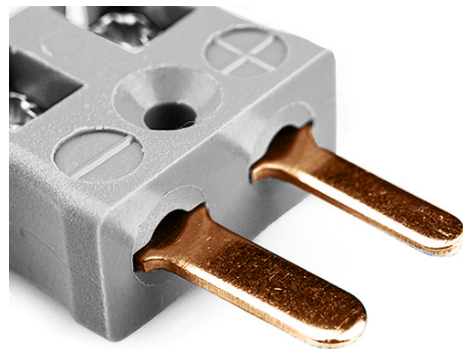

Miniature Quick Wire Connector Thermocouple Plug IM-B-MQ Type B IEC

Miniature in-line Plug - Quick Wire
(dimensions in mm)

Labfacility are the UK's leading manufacturer of Temperature Sensors, Thermocouple Connectors and associated Temperature Instrumentation and stockings of Thermocouple Cables. The Company has been trading since 1971 and is ISO9001 accredited.

Miniature Thermocouple Connecteur Quick Wire Plug IM-B-MQ Type B IEC

Connecteur miniature avec broches a bouchon plat. Connexion jab-in facile pour la résiliation rapide. Il suffit de pousser le fil et serrer la vis.

Spécifications**Specifications**

Product Code	XE-1361-001
General Description	Easy jab-in connection for rapid termination.
Thermocouple Type	B IEC
Connector Type	Quick Wire Plug
Connector Size	Miniature
Colour	Grey
Dimensions	See Schematic Drawing (Product Literature Tab)
Max. Temperature	220°C
Pins	Flat Pins
+Positive Contact	Copper
-Negative Contact	Copper
Standards Met	BS EN 50212:1997. RoHS