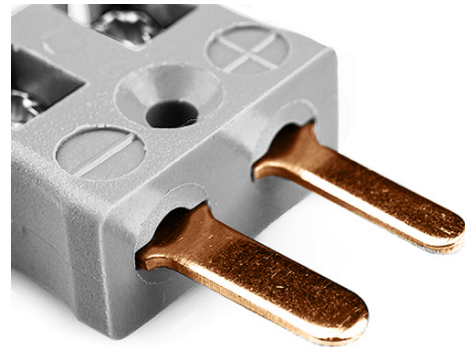

Miniature Quick Wire Connector Thermocouple Plug IM-B-MQ Type B IEC

Miniature in-line Plug - Quick Wire
(dimensions in mm)

Labfacility are the UK's leading manufacturer of Temperature Sensors, Thermocouple Connectors and associated Temperature Instrumentation and stockings of Thermocouple Cables. The Company has been trading since 1971 and is ISO9001 accredited.

Miniature Thermocouple Connecteur Quick Wire Plug IM-B-MQ Type B IEC

Connecteur miniature avec broches a bouchon plat. Connexion jab-in facile pour la résiliation rapide. Il suffit de pousser le fil et serrer la vis.

Spécifications**Specifications**

Product Code	XE-1361-001
General Description	Easy jab-in connection for rapid termination.
Thermocouple Type	B IEC
Connector Type	Quick Wire Plug
Connector Size	Miniature
Colour	Grey
Dimensions	See Schematic Drawing (Product Literature Tab)
Max. Temperature	220°C
Pins	Flat Pins
+Positive Contact	Copper
-Negative Contact	Copper
Standards Met	BS EN 50212:1997. RoHS