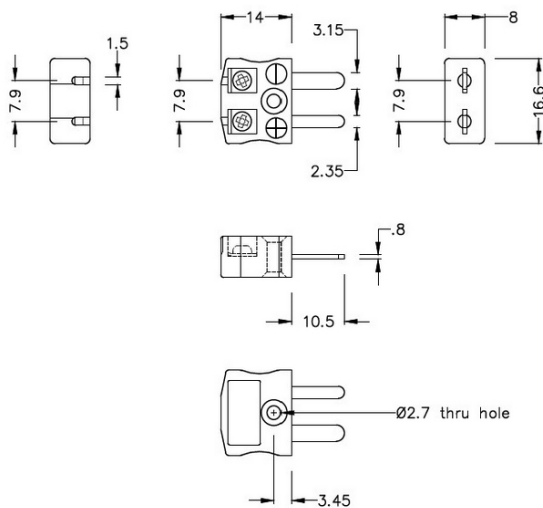

## Miniature Quick Wire Connector Thermocouple Plug IM-R/S-MQ Type R/S IEC

**Miniature in-line Plug - Quick Wire**  
(dimensions in mm)

Labfacility are the UK's leading manufacturer of Temperature Sensors, Thermocouple Connectors and associated Temperature Instrumentation and stockings of Thermocouple Cables. The Company has been trading since 1971 and is ISO9001 accredited.

**Miniature Thermocouple Connecteur Quick Wire Plug IM-R/S-MQ Type R/S IEC**

Connecteur miniature avec broches a bouchon plat. Connexion jab-in facile pour la résiliation rapide. Il suffit de pousser le fil et serrer la vis.

**Spécifications****Specifications**

<b>Product Code</b>	XE-1301-001
<b>General Description</b>	Easy jab-in connection for rapid termination.
<b>Thermocouple Type</b>	R/S IEC
<b>Connector Type</b>	Quick Wire Plug
<b>Connector Size</b>	Miniature
<b>Colour</b>	Orange
<b>Max. Temperature</b>	220°C
<b>Pins</b>	Flat Pins
<b>+Positive Contact</b>	Copper
<b>-Negative Contact</b>	Copper Alloy
<b>Standards Met</b>	BS EN 50212:1997. RoHS