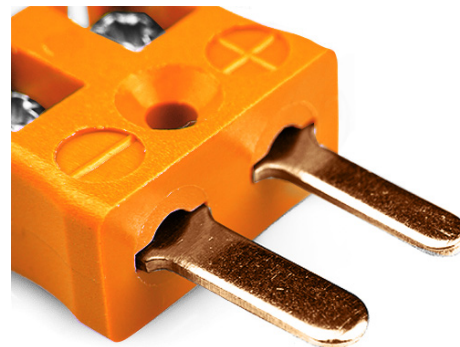

Miniature Quick Wire Connector Thermocouple Plug IM-R/S-MQ Type R/S IEC

Miniature in-line Plug - Quick Wire
(dimensions in mm)

Labfacility are the UK's leading manufacturer of Temperature Sensors, Thermocouple Connectors and associated Temperature Instrumentation and stockings of Thermocouple Cables. The Company has been trading since 1971 and is ISO9001 accredited.

Miniature Thermocouple Connecteur Quick Wire Plug IM-R/S-MQ Type R/S IEC

Connecteur miniature avec broches a bouchon plat. Connexion jab-in facile pour la résiliation rapide. Il suffit de pousser le fil et serrer la vis.

Spécifications**Specifications**

Product Code	XE-1301-001
General Description	Easy jab-in connection for rapid termination.
Thermocouple Type	R/S IEC
Connector Type	Quick Wire Plug
Connector Size	Miniature
Colour	Orange
Max. Temperature	220°C
Pins	Flat Pins
+Positive Contact	Copper
-Negative Contact	Copper Alloy
Standards Met	BS EN 50212:1997. RoHS