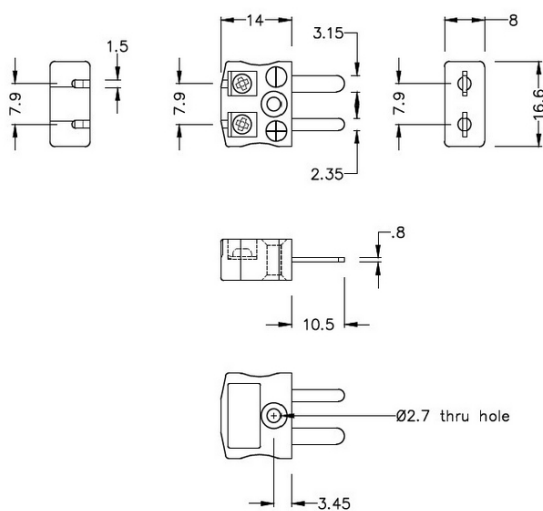

## Miniature Quick Wire Connector Thermocouple Plug IM-R/S-MQ Type R/S IEC

**Miniature in-line Plug - Quick Wire**  
(dimensions in mm)

Labfacility are the UK's leading manufacturer of Temperature Sensors, Thermocouple Connectors and associated Temperature Instrumentation and stockings of Thermocouple Cables. The Company has been trading since 1971 and is ISO9001 accredited.

**Miniature Thermocouple Connecteur Quick Wire Plug IM-R/S-MQ Type R/S IEC**

Connecteur miniature avec broches a bouchon plat. Connexion jab-in facile pour la résiliation rapide. Il suffit de pousser le fil et serrer la vis.

**Spécifications****Specifications**

<b>Product Code</b>	XE-1301-001
<b>General Description</b>	Easy jab-in connection for rapid termination.
<b>Thermocouple Type</b>	R/S IEC
<b>Connector Type</b>	Quick Wire Plug
<b>Connector Size</b>	Miniature
<b>Colour</b>	Orange
<b>Max. Temperature</b>	220°C
<b>Pins</b>	Flat Pins
<b>+Positive Contact</b>	Copper
<b>-Negative Contact</b>	Copper Alloy
<b>Standards Met</b>	BS EN 50212:1997. RoHS