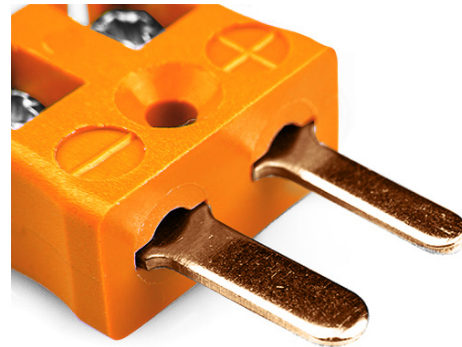

Miniature Quick Wire Connector Thermocouple Plug IM-R/S-MQ Type R/S IEC

Miniature in-line Plug - Quick Wire
(dimensions in mm)

Labfacility are the UK's leading manufacturer of Temperature Sensors, Thermocouple Connectors and associated Temperature Instrumentation and stockings of Thermocouple Cables. The Company has been trading since 1971 and is ISO9001 accredited.

Miniature Thermocouple Connecteur Quick Wire Plug IM-R/S-MQ Type R/S IEC

Connecteur miniature avec broches a bouchon plat. Connexion jab-in facile pour la résiliation rapide. Il suffit de pousser le fil et serrer la vis.

Spécifications**Specifications**

Product Code	XE-1301-001
General Description	Easy jab-in connection for rapid termination.
Thermocouple Type	R/S IEC
Connector Type	Quick Wire Plug
Connector Size	Miniature
Colour	Orange
Max. Temperature	220°C
Pins	Flat Pins
+Positive Contact	Copper
-Negative Contact	Copper Alloy
Standards Met	BS EN 50212:1997. RoHS