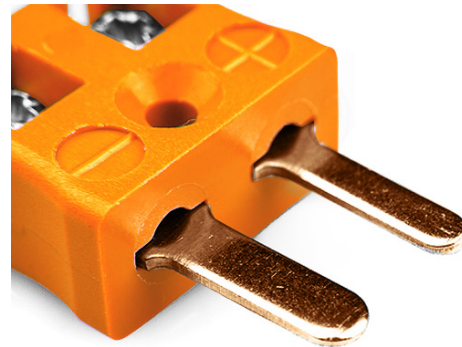

## Miniature Quick Wire Connector Thermocouple Plug IM-R/S-MQ Type R/S IEC

**Miniature in-line Plug - Quick Wire**  
(dimensions in mm)

Labfacility are the UK's leading manufacturer of Temperature Sensors, Thermocouple Connectors and associated Temperature Instrumentation and stockings of Thermocouple Cables. The Company has been trading since 1971 and is ISO9001 accredited.

**Miniature Thermocouple Connecteur Quick Wire Plug IM-R/S-MQ Type R/S IEC**

Connecteur miniature avec broches a bouchon plat. Connexion jab-in facile pour la résiliation rapide. Il suffit de pousser le fil et serrer la vis.

**Spécifications****Specifications**

<b>Product Code</b>	XE-1301-001
<b>General Description</b>	Easy jab-in connection for rapid termination.
<b>Thermocouple Type</b>	R/S IEC
<b>Connector Type</b>	Quick Wire Plug
<b>Connector Size</b>	Miniature
<b>Colour</b>	Orange
<b>Max. Temperature</b>	220°C
<b>Pins</b>	Flat Pins
<b>+Positive Contact</b>	Copper
<b>-Negative Contact</b>	Copper Alloy
<b>Standards Met</b>	BS EN 50212:1997. RoHS