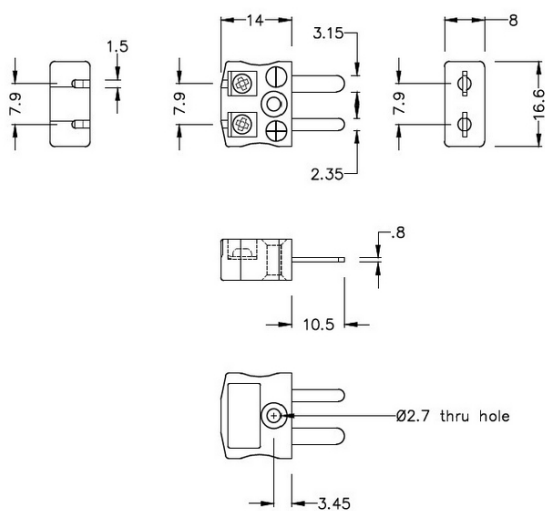

Miniature Quick Wire Connector Thermocouple Plug IM-T-MQ Type T IEC

Miniature in-line Plug - Quick Wire
(dimensions in mm)

Labfacility are the UK's leading manufacturer of Temperature Sensors, Thermocouple Connectors and associated Temperature Instrumentation and stockings of Thermocouple Cables. The Company has been trading since 1971 and is ISO9001 accredited.

Miniature Thermocouple Connecteur Quick Wire Plug IM-T-MQ Type T IEC

Connecteur miniature avec broches a bouchon plat. Connexion jab-in facile pour la résiliation rapide. Il suffit de pousser le fil et serrer la vis.

Spécifications**Specifications**

Product Code	XE-1201-001
General Description	Easy jab-in connection for rapid termination.
Thermocouple Type	T IEC
Connector Type	Quick Wire Plug
Connector Size	Miniature
Colour	Brown
Max. Temperature	220°C
Pins	Flat Pins
+Positive Contact	Copper
-Negative Contact	Copper Nickel
Standards Met	BS EN 50212:1997. RoHS