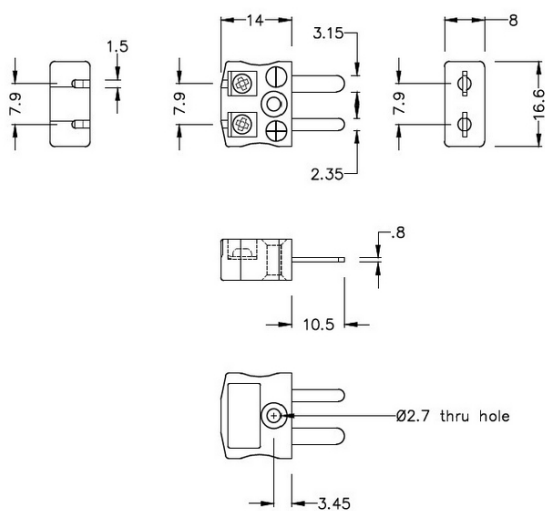

# Miniature Quick Wire Connector Thermocouple Plug IM-T-MQ Type T IEC

**Miniature in-line Plug - Quick Wire**  
(dimensions in mm)

Labfacility are the UK's leading manufacturer of Temperature Sensors, Thermocouple Connectors and associated Temperature Instrumentation and stockings of Thermocouple Cables. The Company has been trading since 1971 and is ISO9001 accredited.

**Miniature Thermocouple Connecteur Quick Wire Plug IM-T-MQ Type T IEC**

Connecteur miniature avec broches a bouchon plat. Connexion jab-in facile pour la résiliation rapide. Il suffit de pousser le fil et serrer la vis.

**Spécifications****Specifications**

<b>Product Code</b>	XE-1201-001
<b>General Description</b>	Easy jab-in connection for rapid termination.
<b>Thermocouple Type</b>	T IEC
<b>Connector Type</b>	Quick Wire Plug
<b>Connector Size</b>	Miniature
<b>Colour</b>	Brown
<b>Max. Temperature</b>	220°C
<b>Pins</b>	Flat Pins
<b>+Positive Contact</b>	Copper
<b>-Negative Contact</b>	Copper Nickel
<b>Standards Met</b>	BS EN 50212:1997. RoHS