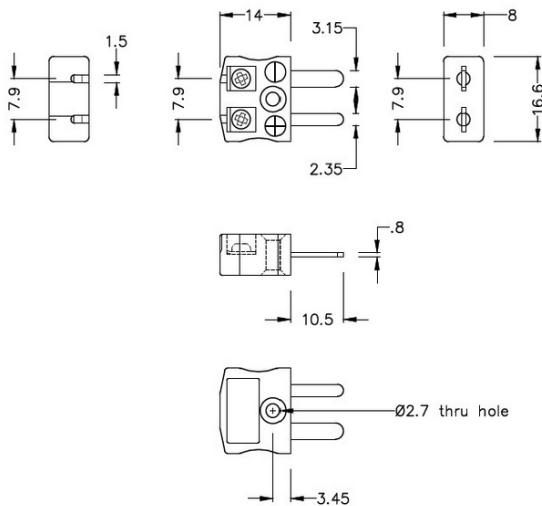

Miniature Quick Wire Connector Thermocouple Plug IM-T-MQ Type T IEC

Miniature in-line Plug - Quick Wire
(dimensions in mm)

Labfacility are the UK's leading manufacturer of Temperature Sensors, Thermocouple Connectors and associated Temperature Instrumentation and stockings of Thermocouple Cables. The Company has been trading since 1971 and is ISO9001 accredited.

Miniature Thermocouple Connecteur Quick Wire Plug IM-T-MQ Type T IEC

Connecteur miniature avec broches a bouchon plat. Connexion jab-in facile pour la résiliation rapide. Il suffit de pousser le fil et serrer la vis.

Spécifications**Specifications**

Product Code	XE-1201-001
General Description	Easy jab-in connection for rapid termination.
Thermocouple Type	T IEC
Connector Type	Quick Wire Plug
Connector Size	Miniature
Colour	Brown
Max. Temperature	220°C
Pins	Flat Pins
+Positive Contact	Copper
-Negative Contact	Copper Nickel
Standards Met	BS EN 50212:1997. RoHS