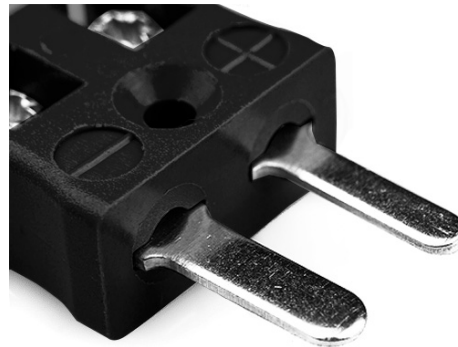

Miniature Quick Wire Connector Thermocouple IM-J-MQ Plug Type J IEC

Miniature in-line Plug - Quick Wire
(dimensions in mm)

Labfacility are the UK's leading manufacturer of Temperature Sensors, Thermocouple Connectors and associated Temperature Instrumentation and stockings of Thermocouple Cables. The Company has been trading since 1971 and is ISO9001 accredited.

Connecteur de thermocouple miniature Quick Wire Plug IM-J-MQ Type J IEC

Connecteur miniature avec broches plates. Connexion jab-in facile pour une terminaison rapide. Il suffit de pousser le fil et de serrer la vis.

Spcifications**Specifications**

Product Code	XE-1171-001
General Description	Easy jab-in connection for rapid termination.
Thermocouple Type	J IEC
Connector Type	Quick Wire Plug
Connector Size	Miniature
Colour	Black
Max. Temperature	220°C
Pins	Flat Pins
+Positive Contact	Iron
-Negative Contact	Copper Nickel
Standards Met	BS EN 50212:1997. RoHS