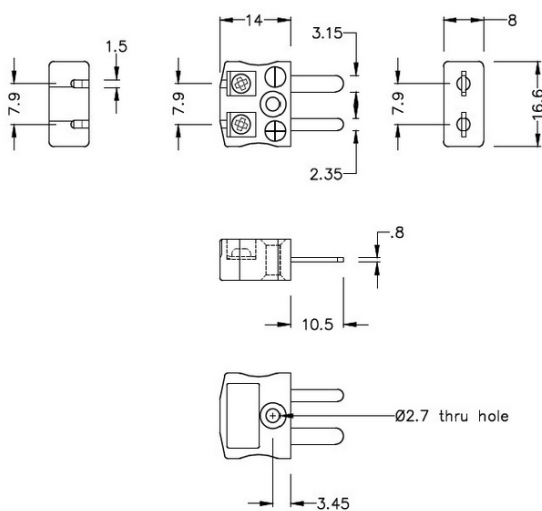

Miniature Quick Wire Connector Thermocouple IM-J-MQ Plug Type J IEC

Miniature in-line Plug - Quick Wire
(dimensions in mm)

Labfacility are the UK's leading manufacturer of Temperature Sensors, Thermocouple Connectors and associated Temperature Instrumentation and stockings of Thermocouple Cables. The Company has been trading since 1971 and is ISO9001 accredited.

Connecteur de thermocouple miniature Quick Wire Plug IM-J-MQ Type J IEC

Connecteur miniature avec broches plates. Connexion jab-in facile pour une terminaison rapide. Il suffit de pousser le fil et de serrer la vis.

Spcifications**Specifications**

Product Code	XE-1171-001
General Description	Easy jab-in connection for rapid termination.
Thermocouple Type	J IEC
Connector Type	Quick Wire Plug
Connector Size	Miniature
Colour	Black
Max. Temperature	220°C
Pins	Flat Pins
+Positive Contact	Iron
-Negative Contact	Copper Nickel
Standards Met	BS EN 50212:1997. RoHS