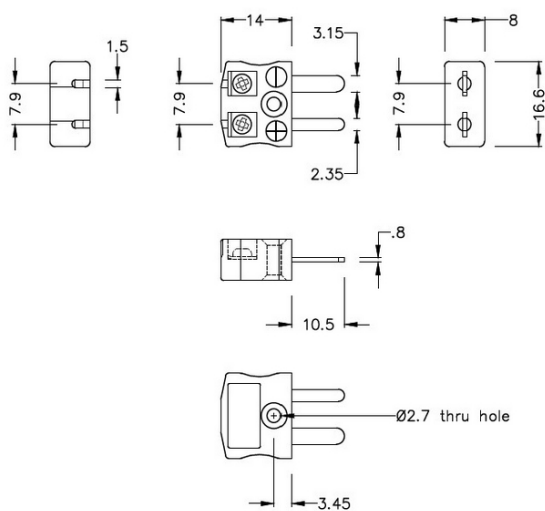

Miniature Quick Wire Connector Thermocouple IM-J-MQ Plug Type J IEC

Miniature in-line Plug - Quick Wire
(dimensions in mm)

Labfacility are the UK's leading manufacturer of Temperature Sensors, Thermocouple Connectors and associated Temperature Instrumentation and stockings of Thermocouple Cables. The Company has been trading since 1971 and is ISO9001 accredited.

Connecteur de thermocouple miniature Quick Wire Plug IM-J-MQ Type J IEC

Connecteur miniature avec broches plates. Connexion jab-in facile pour une terminaison rapide. Il suffit de pousser le fil et de serrer la vis.

Spcifications**Specifications**

Product Code	XE-1171-001
General Description	Easy jab-in connection for rapid termination.
Thermocouple Type	J IEC
Connector Type	Quick Wire Plug
Connector Size	Miniature
Colour	Black
Max. Temperature	220°C
Pins	Flat Pins
+Positive Contact	Iron
-Negative Contact	Copper Nickel
Standards Met	BS EN 50212:1997. RoHS