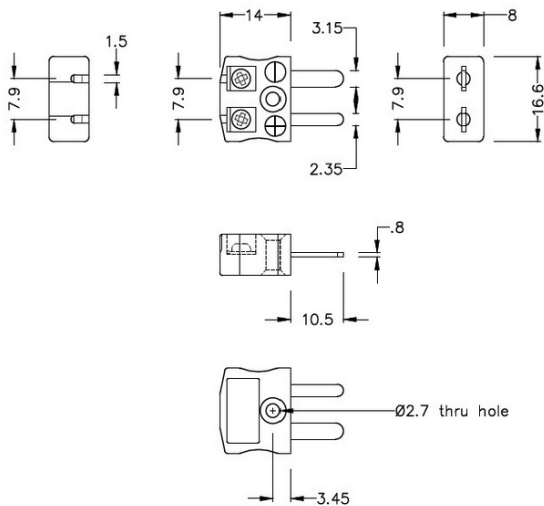

# Miniature Quick Wire Connector Thermocouple Plug IM-K-MQ Type K IEC

**Miniature in-line Plug - Quick Wire**  
(dimensions in mm)

Labfacility are the UK's leading manufacturer of Temperature Sensors, Thermocouple Connectors and associated Temperature Instrumentation and stockings of Thermocouple Cables. The Company has been trading since 1971 and is ISO9001 accredited.

**Connecteur de thermocouple miniature Quick Wire Plug IM-K-MQ Type K IEC**

Connecteur miniature avec broches plates. Connexion jab-in facile pour une terminaison rapide. Il suffit de pousser le fil et de serrer la vis.

**Spcifications****Specifications**

<b>Product Code</b>	XE-1111-001
<b>General Description</b>	Easy jab-in connection for rapid termination.
<b>Thermocouple Type</b>	K IEC
<b>Connector Type</b>	Quick Wire Plug
<b>Connector Size</b>	Miniature
<b>Colour</b>	Green
<b>Max. Temperature</b>	220°C
<b>Pins</b>	Flat Pins
<b>+Positive Contact</b>	Nickel Chromium
<b>-Negative Contact</b>	Nickel Alloy
<b>Standards Met</b>	BS EN 50212:1997. RoHS