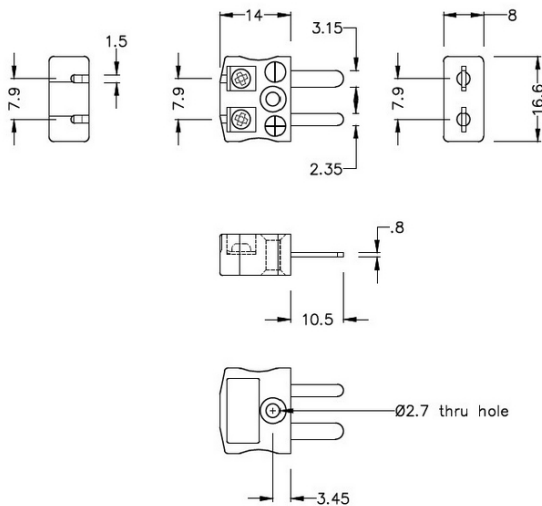

Miniature Quick Wire Connector Thermocouple Plug IM-K-MQ Type K IEC

Miniature in-line Plug - Quick Wire
(dimensions in mm)

Labfacility are the UK's leading manufacturer of Temperature Sensors, Thermocouple Connectors and associated Temperature Instrumentation and stockings of Thermocouple Cables. The Company has been trading since 1971 and is ISO9001 accredited.

Connecteur de thermocouple miniature Quick Wire Plug IM-K-MQ Type K IEC

Connecteur miniature avec broches plates. Connexion jab-in facile pour une terminaison rapide. Il suffit de pousser le fil et de serrer la vis.

Spcifications**Specifications**

Product Code	XE-1111-001
General Description	Easy jab-in connection for rapid termination.
Thermocouple Type	K IEC
Connector Type	Quick Wire Plug
Connector Size	Miniature
Colour	Green
Max. Temperature	220°C
Pins	Flat Pins
+Positive Contact	Nickel Chromium
-Negative Contact	Nickel Alloy
Standards Met	BS EN 50212:1997. RoHS