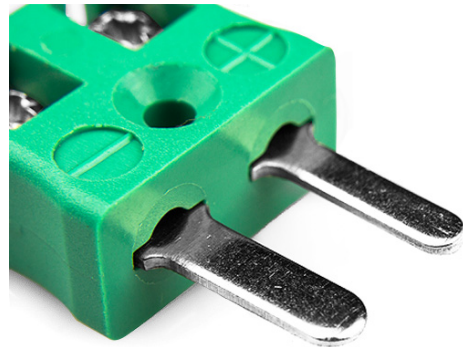

Miniature Quick Wire Connector Thermocouple Plug IM-K-MQ Type K IEC

Miniature in-line Plug - Quick Wire
(dimensions in mm)

Labfacility are the UK's leading manufacturer of Temperature Sensors, Thermocouple Connectors and associated Temperature Instrumentation and stockings of Thermocouple Cables. The Company has been trading since 1971 and is ISO9001 accredited.

Connecteur de thermocouple miniature Quick Wire Plug IM-K-MQ Type K IEC

Connecteur miniature avec broches plates. Connexion jab-in facile pour une terminaison rapide. Il suffit de pousser le fil et de serrer la vis.

Spcifications**Specifications**

Product Code	XE-1111-001
General Description	Easy jab-in connection for rapid termination.
Thermocouple Type	K IEC
Connector Type	Quick Wire Plug
Connector Size	Miniature
Colour	Green
Max. Temperature	220°C
Pins	Flat Pins
+Positive Contact	Nickel Chromium
-Negative Contact	Nickel Alloy
Standards Met	BS EN 50212:1997. RoHS