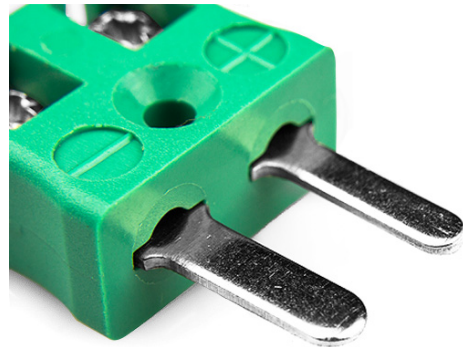

# Miniature Quick Wire Connector Thermocouple Plug IM-K-MQ Type K IEC

**Miniature in-line Plug - Quick Wire**  
(dimensions in mm)

Labfacility are the UK's leading manufacturer of Temperature Sensors, Thermocouple Connectors and associated Temperature Instrumentation and stockings of Thermocouple Cables. The Company has been trading since 1971 and is ISO9001 accredited.

**Connecteur de thermocouple miniature Quick Wire Plug IM-K-MQ Type K IEC**

Connecteur miniature avec broches plates. Connexion jab-in facile pour une terminaison rapide. Il suffit de pousser le fil et de serrer la vis.

**Spcifications****Specifications**

<b>Product Code</b>	XE-1111-001
<b>General Description</b>	Easy jab-in connection for rapid termination.
<b>Thermocouple Type</b>	K IEC
<b>Connector Type</b>	Quick Wire Plug
<b>Connector Size</b>	Miniature
<b>Colour</b>	Green
<b>Max. Temperature</b>	220°C
<b>Pins</b>	Flat Pins
<b>+Positive Contact</b>	Nickel Chromium
<b>-Negative Contact</b>	Nickel Alloy
<b>Standards Met</b>	BS EN 50212:1997. RoHS