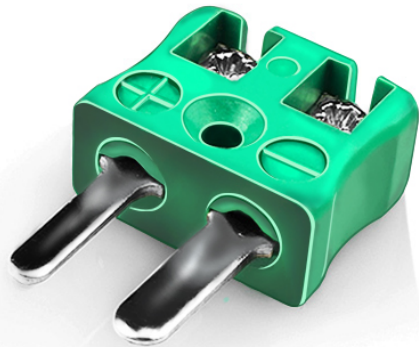

# Miniature Quick Wire Connector Thermocouple Plug IM-K-MQ Type K IEC

**Miniature in-line Plug - Quick Wire**  
(dimensions in mm)

Labfacility are the UK's leading manufacturer of Temperature Sensors, Thermocouple Connectors and associated Temperature Instrumentation and stockings of Thermocouple Cables. The Company has been trading since 1971 and is ISO9001 accredited.

**Connecteur de thermocouple miniature Quick Wire Plug IM-K-MQ Type K IEC**

Connecteur miniature avec broches plates. Connexion jab-in facile pour une terminaison rapide. Il suffit de pousser le fil et de serrer la vis.

**Spcifications****Specifications**

<b>Product Code</b>	XE-1111-001
<b>General Description</b>	Easy jab-in connection for rapid termination.
<b>Thermocouple Type</b>	K IEC
<b>Connector Type</b>	Quick Wire Plug
<b>Connector Size</b>	Miniature
<b>Colour</b>	Green
<b>Max. Temperature</b>	220°C
<b>Pins</b>	Flat Pins
<b>+Positive Contact</b>	Nickel Chromium
<b>-Negative Contact</b>	Nickel Alloy
<b>Standards Met</b>	BS EN 50212:1997. RoHS