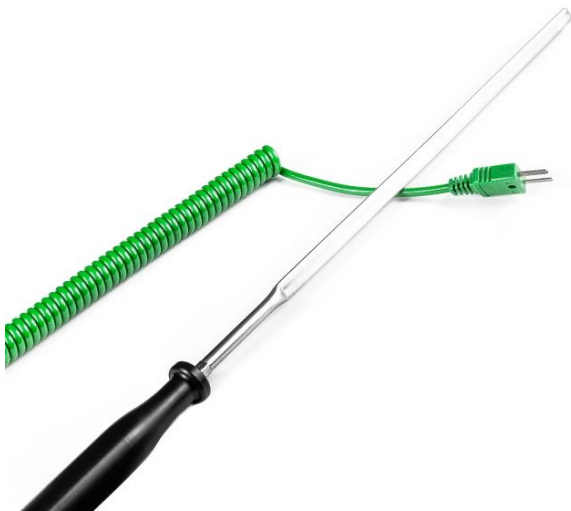

Sonde alimentaire portable entre emballage / plat - Type K IEC 4.0mm x 140mm

Labfacility are the UK's leading manufacturer of Temperature Sensors, Thermocouple Connectors and associated Temperature Instrumentation and stockings of Thermocouple Cables. The Company has been trading since 1971 and is ISO9001 accredited.

Style manche rond Main tenue entre les sondes Pack - Type K IEC 4.0mm x 140mm

Specifications

Product Code	XE-3848-001
General Description	Hand Held Between Pack/Flat Food Probe
Thermocouple Type	K IEC
Thermocouple Junction	Single element, grounded junction offering fast response.
Probe Diameter	4.0mm
Probe Length	140mm approximately below the handle
Cable Length	2 metre (extended)
Cable Type	Polyurethane
Cable Termination	Moulded on miniature plug
Max. Temperature	+260°C
Min. Temperature	-50°C
Standards Met	IEC 584