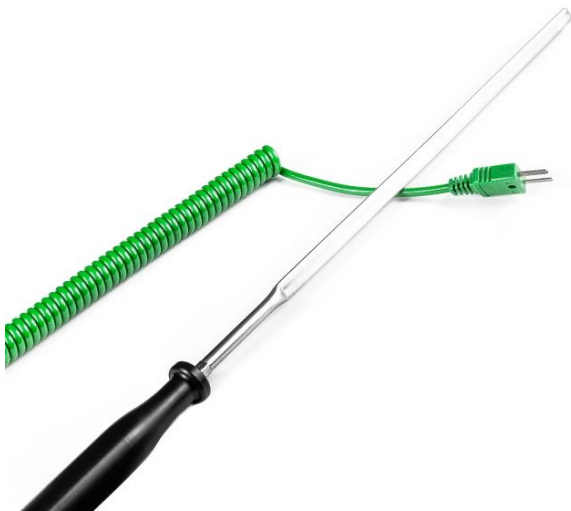

## Sonde alimentaire portable entre emballage / plat - Type K IEC 4.0mm x 140mm

Labfacility are the UK's leading manufacturer of Temperature Sensors, Thermocouple Connectors and associated Temperature Instrumentation and stockings of Thermocouple Cables. The Company has been trading since 1971 and is ISO9001 accredited.

Style manche rond Main tenue entre les sondes Pack - Type K IEC 4.0mm x 140mm

## Specifications

<b>Product Code</b>	XE-3848-001
<b>General Description</b>	Hand Held Between Pack/Flat Food Probe
<b>Thermocouple Type</b>	K IEC
<b>Thermocouple Junction</b>	Single element, grounded junction offering fast response.
<b>Probe Diameter</b>	4.0mm
<b>Probe Length</b>	140mm approximately below the handle
<b>Cable Length</b>	2 metre (extended)
<b>Cable Type</b>	Polyurethane
<b>Cable Termination</b>	Moulded on miniature plug
<b>Max. Temperature</b>	+260°C
<b>Min. Temperature</b>	-50°C
<b>Standards Met</b>	IEC 584