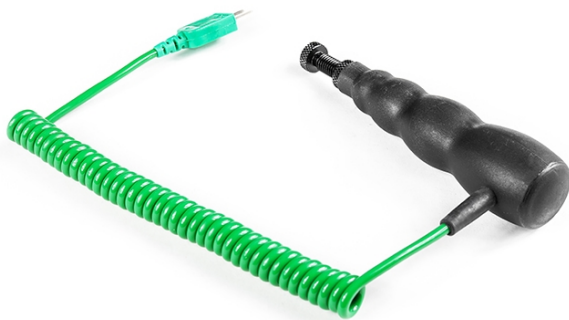

LABFACILITY

TEMPERATURE & PROCESS TECHNOLOGY

Sonde de température de pneus de course réglable

Labfacility are the UK's leading manufacturer of Temperature Sensors, Thermocouple Connectors and associated Temperature Instrumentation and stockings of Thermocouple Cables. The Company has been trading since 1971 and is ISO9001 accredited.

Specifications

Product Code	XE-3892-001
General Description	This very fast response racing tyre probe has a manual depth adjustment from 1 mm to 15 mm
Sensor Type	Can be used with any type K digital thermometer with a mini input socket.
Thermocouple Type	K
Probe Diameter	1.1mm
Probe Length	manual depth adjustment from 1 mm to 15 mm
Cable Length	1m
Cable Termination	Miniature Plug
Max. Temperature	+250°C
Min. Temperature	-50°C
Features #1	Junction Type: Grounded