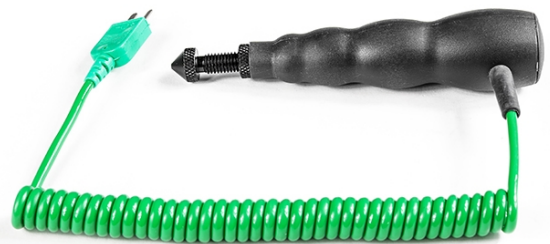

## Sonde de température de pneus de course réglable

Labfacility are the UK's leading manufacturer of Temperature Sensors, Thermocouple Connectors and associated Temperature Instrumentation and stockings of Thermocouple Cables. The Company has been trading since 1971 and is ISO9001 accredited.

## Specifications

<b>Product Code</b>	XE-3892-001
<b>General Description</b>	This very fast response racing tyre probe has a manual depth adjustment from 1 mm to 15 mm
<b>Sensor Type</b>	Can be used with any type K digital thermometer with a mini input socket.
<b>Thermocouple Type</b>	K
<b>Probe Diameter</b>	1.1mm
<b>Probe Length</b>	manual depth adjustment from 1 mm to 15 mm
<b>Cable Length</b>	1m
<b>Cable Termination</b>	Miniature Plug
<b>Max. Temperature</b>	+250°C
<b>Min. Temperature</b>	-50°C
<b>Features #1</b>	Junction Type: Grounded