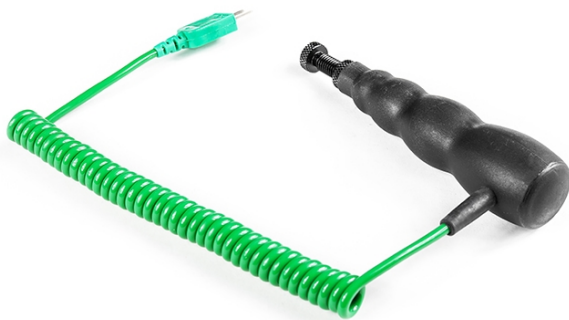

## Sonde de température de pneus de course réglable

Labfacility are the UK's leading manufacturer of Temperature Sensors, Thermocouple Connectors and associated Temperature Instrumentation and stockings of Thermocouple Cables. The Company has been trading since 1971 and is ISO9001 accredited.

## Specifications

<b>Product Code</b>	XE-3892-001
<b>General Description</b>	This very fast response racing tyre probe has a manual depth adjustment from 1 mm to 15 mm
<b>Sensor Type</b>	Can be used with any type K digital thermometer with a mini input socket.
<b>Thermocouple Type</b>	K
<b>Probe Diameter</b>	1.1mm
<b>Probe Length</b>	manual depth adjustment from 1 mm to 15 mm
<b>Cable Length</b>	1m
<b>Cable Termination</b>	Miniature Plug
<b>Max. Temperature</b>	+250°C
<b>Min. Temperature</b>	-50°C
<b>Features #1</b>	Junction Type: Grounded