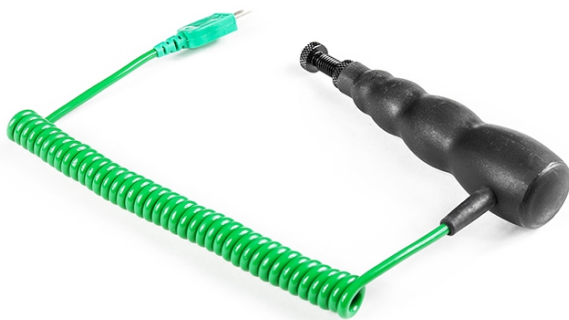

Sonde de température de pneus de course réglable

Labfacility are the UK's leading manufacturer of Temperature Sensors, Thermocouple Connectors and associated Temperature Instrumentation and stockings of Thermocouple Cables. The Company has been trading since 1971 and is ISO9001 accredited.

Specifications

Product Code	XE-3892-001
General Description	This very fast response racing tyre probe has a manual depth adjustment from 1 mm to 15 mm
Sensor Type	Can be used with any type K digital thermometer with a mini input socket.
Thermocouple Type	K
Probe Diameter	1.1mm
Probe Length	manual depth adjustment from 1 mm to 15 mm
Cable Length	1m
Cable Termination	Miniature Plug
Max. Temperature	+250°C
Min. Temperature	-50°C
Features #1	Junction Type: Grounded