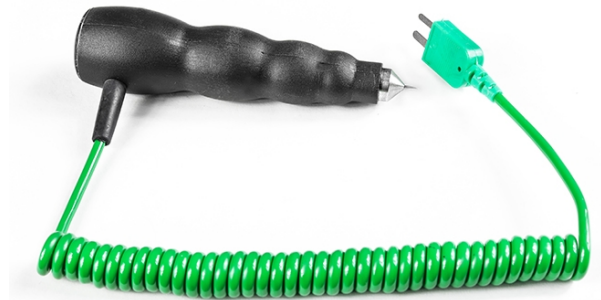

Sonde de temperature de pneu de course fixe

Labfacility are the UK's leading manufacturer of Temperature Sensors, Thermocouple Connectors and associated Temperature Instrumentation and stockings of Thermocouple Cables. The Company has been trading since 1971 and is ISO9001 accredited.

Specifications

Product Code	XE-3891-001
General Description	Can be used with any digital thermometer with a type k mini input socket
Sensor Type	Fast response fixed racing tyre probe with a max depth of six millimetres
Thermocouple Type	K
Calibration	IEC
Probe Length	max depth of 6mm
Cable Length	1m
Cable Termination	Miniature Plug
Max. Temperature	+250°C
Min. Temperature	-50°C
Features #1	Junction Type: Grounded