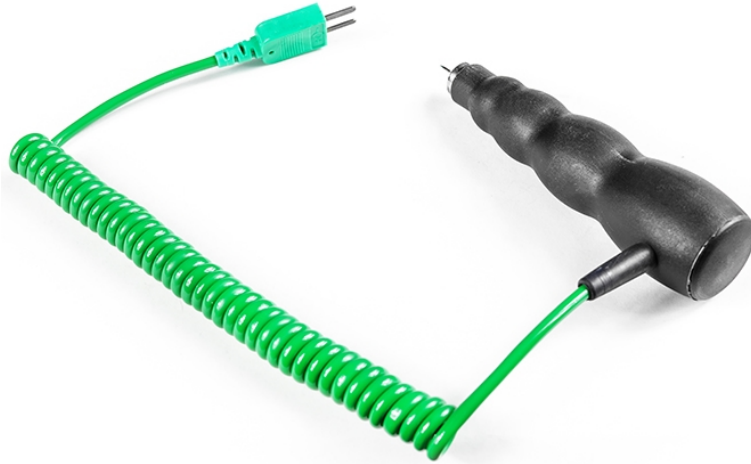

Sonde de temperature de pneu de course fixe

Labfacility are the UK's leading manufacturer of Temperature Sensors, Thermocouple Connectors and associated Temperature Instrumentation and stockings of Thermocouple Cables. The Company has been trading since 1971 and is ISO9001 accredited.

Specifications

Product Code	XE-3891-001
General Description	Can be used with any digital thermometer with a type k mini input socket
Sensor Type	Fast response fixed racing tyre probe with a max depth of six millimetres
Thermocouple Type	K
Calibration	IEC
Probe Length	max depth of 6mm
Cable Length	1m
Cable Termination	Miniature Plug
Max. Temperature	+250°C
Min. Temperature	-50°C
Features #1	Junction Type: Grounded