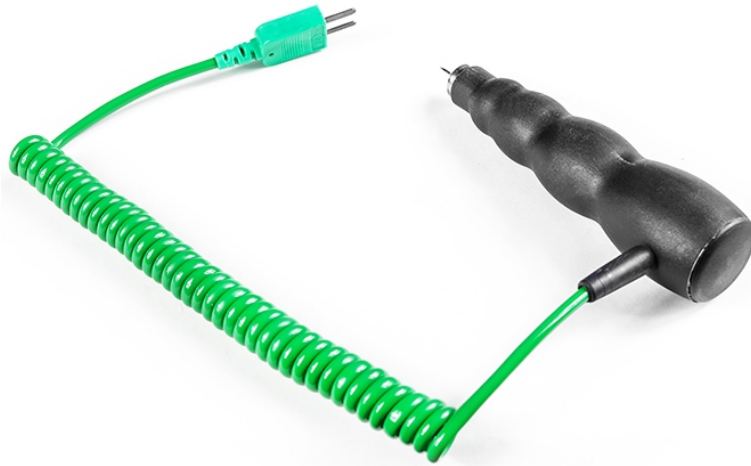

Sonde de température de pneu de course fixe

Labfacility are the UK's leading manufacturer of Temperature Sensors, Thermocouple Connectors and associated Temperature Instrumentation and stockings of Thermocouple Cables. The Company has been trading since 1971 and is ISO9001 accredited.

Specifications

Product Code	XE-3891-001
General Description	Can be used with any digital thermometer with a type k mini input socket
Sensor Type	Fast response fixed racing tyre probe with a max depth of six millimetres
Thermocouple Type	K
Calibration	IEC
Probe Length	max depth of 6mm
Cable Length	1m
Cable Termination	Miniature Plug
Max. Temperature	+250°C
Min. Temperature	-50°C
Features #1	Junction Type: Grounded