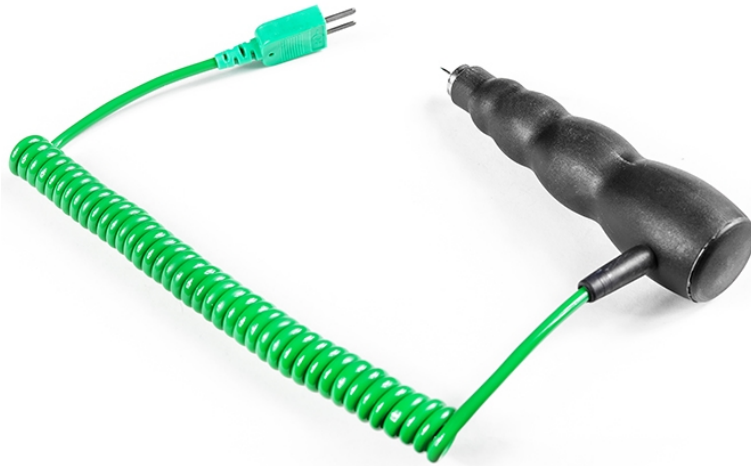

Sonde de temperature de pneu de course fixe

Labfacility are the UK's leading manufacturer of Temperature Sensors, Thermocouple Connectors and associated Temperature Instrumentation and stockings of Thermocouple Cables. The Company has been trading since 1971 and is ISO9001 accredited.

Specifications

Product Code	XE-3891-001
General Description	Can be used with any digital thermometer with a type k mini input socket
Sensor Type	Fast response fixed racing tyre probe with a max depth of six millimetres
Thermocouple Type	K
Calibration	IEC
Probe Length	max depth of 6mm
Cable Length	1m
Cable Termination	Miniature Plug
Max. Temperature	+250°C
Min. Temperature	-50°C
Features #1	Junction Type: Grounded