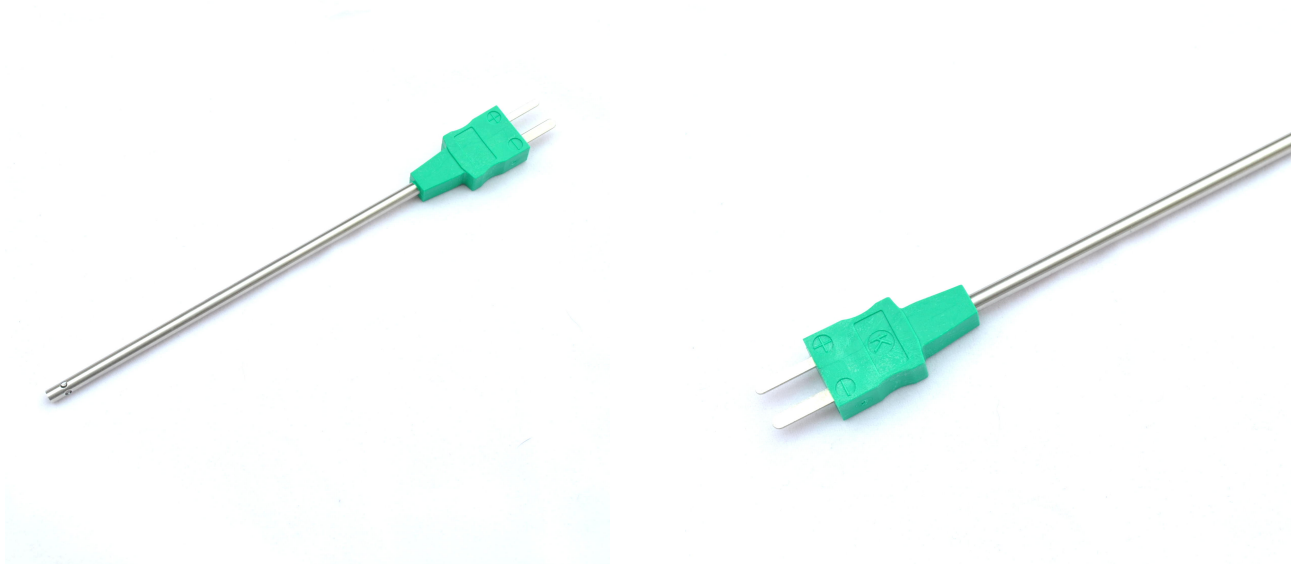

## Sonde d'Air<sup>TM</sup> avec IEC Moulded-on Miniature Plug - Types K,T

Labfacility are the UK's leading manufacturer of Temperature Sensors, Thermocouple Connectors and associated Temperature Instrumentation and stockings of Thermocouple Cables. The Company has been trading since 1971 and is ISO9001 accredited.

**Sonde d'air avec type miniature moulé K ou T IEC Plug**

La prise moulée donne une construction robuste aussi bien que fournissant une terminaison imperméable à l'eau.

**Spécifications****Specifications**

<b>General Description</b>	vented sheath for general air temperature measurement
<b>Sensor Type</b>	Mineral insulated
<b>Thermocouple Type</b>	K, T
<b>Probe Diameter</b>	4.0mm
<b>Probe Length</b>	110mm
<b>Termination Type</b>	Miniature moulded flat pin plug, colour coded in accordance IEC specification
<b>Max. Temperature</b>	+250°C (Moulded-on plug +110°C)
<b>Standards Met</b>	IEC
<b>Connector Type</b>	Plug
<b>Connector Size</b>	Miniature (moulded-on)
<b>Probe Material</b>	vented sheath, 316 stainless steel