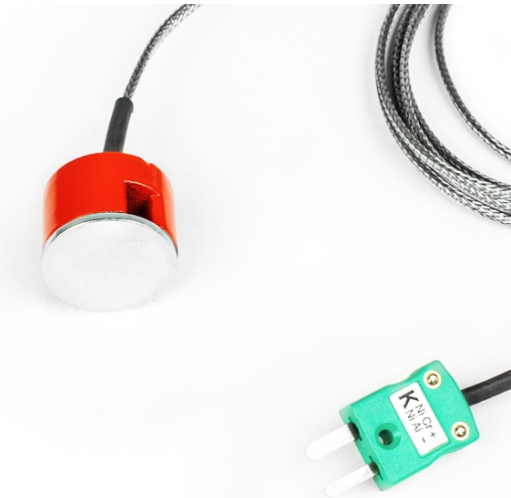

**Thermocouple aimant de traction IEC Type K de
3 kg, cble isol PFA avec tresse en acier
inoxydable se terminant en miniature ou en prise
standard**

Labfacility are the UK's leading manufacturer of Temperature Sensors, Thermocouple Connectors and associated Temperature Instrumentation and stockings of Thermocouple Cables. The Company has been trading since 1971 and is ISO9001 accredited.

Specifications

General Description	Rapid, reliable temperature sensing on ferrous surfaces
Thermocouple Type	K
Thermocouple Junction	Grounded measuring junction
Magnet	1" diameter (3kg pull)
Cable Length	1 or 2 metre
Cable Type	stainless steel over-braided PFA Teflon®
Cable Termination	Fitted Miniature or Standard Plug
Max. Temperature	+250°C (200°C Plug)