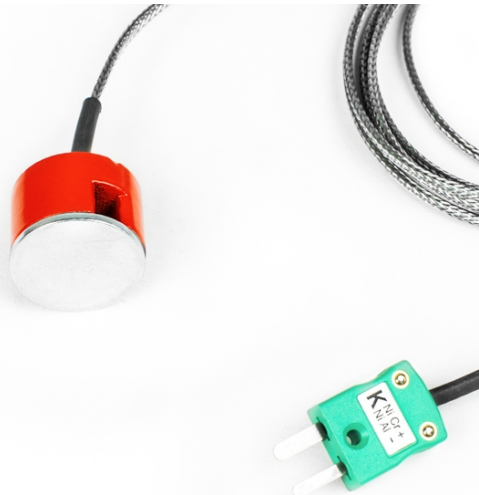

**Thermocouple aimant de traction IEC Type K de
3 kg, cble isol PFA avec tresse en acier
inoxydable se terminant en miniature ou en prise
standard**

Labfacility are the UK's leading manufacturer of Temperature Sensors, Thermocouple Connectors and associated Temperature Instrumentation and stockings of Thermocouple Cables. The Company has been trading since 1971 and is ISO9001 accredited.

Specifications

| | |
|------------------------------|---|
| General Description | Rapid, reliable temperature sensing on ferrous surfaces |
| Thermocouple Type | K |
| Thermocouple Junction | Grounded measuring junction |
| Magnet | 1" diameter (3kg pull) |
| Cable Length | 1 or 2 metre |
| Cable Type | stainless steel over-braided PFA Teflon® |
| Cable Termination | Fitted Miniature or Standard Plug |
| Max. Temperature | +250°C (200°C Plug) |