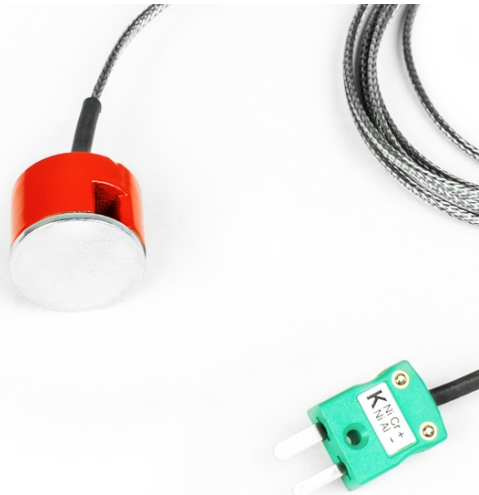

**Thermocouple aimant de traction IEC Type K de
3 kg, cble isol PFA avec tresse en acier
inoxydable se terminant en miniature ou en prise
standard**

Labfacility are the UK's leading manufacturer of Temperature Sensors, Thermocouple Connectors and associated Temperature Instrumentation and stockings of Thermocouple Cables. The Company has been trading since 1971 and is ISO9001 accredited.

Specifications

General Description	Rapid, reliable temperature sensing on ferrous surfaces
Thermocouple Type	K
Thermocouple Junction	Grounded measuring junction
Magnet	1" diameter (3kg pull)
Cable Length	1 or 2 metre
Cable Type	stainless steel over-braided PFA Teflon®
Cable Termination	Fitted Miniature or Standard Plug
Max. Temperature	+250°C (200°C Plug)