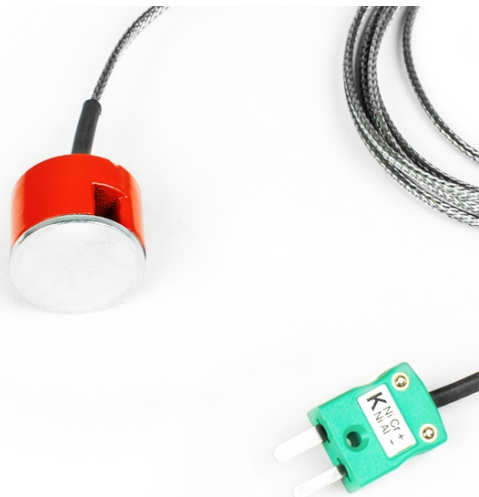

**Thermocouple aimant de traction IEC Type K de
3 kg, cble isol PFA avec tresse en acier
inoxydable se terminant en miniature ou en prise
standard**

Labfacility are the UK's leading manufacturer of Temperature Sensors, Thermocouple Connectors and associated Temperature Instrumentation and stockings of Thermocouple Cables. The Company has been trading since 1971 and is ISO9001 accredited.

Specifications

General Description	Rapid, reliable temperature sensing on ferrous surfaces
Thermocouple Type	K
Thermocouple Junction	Grounded measuring junction
Magnet	1" diameter (3kg pull)
Cable Length	1 or 2 metre
Cable Type	stainless steel over-braided PFA Teflon®
Cable Termination	Fitted Miniature or Standard Plug
Max. Temperature	+250°C (200°C Plug)