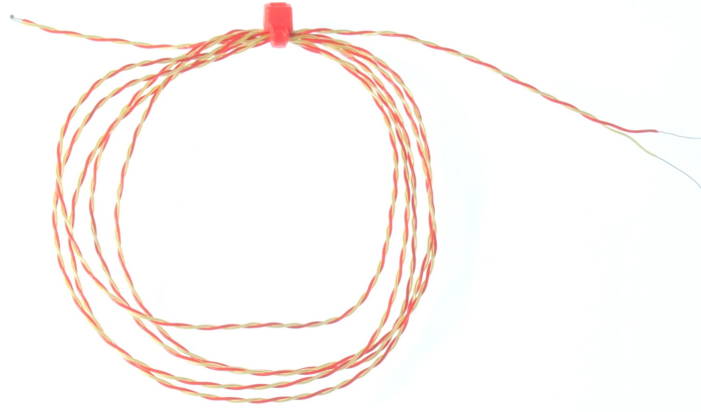

# LABFACILITY

TEMPERATURE & PROCESS TECHNOLOGY

## Queues nues isoles PFA ANSI - Type K,T

Labfacility are the UK's leading manufacturer of Temperature Sensors, Thermocouple Connectors and associated Temperature Instrumentation and stockings of Thermocouple Cables. The Company has been trading since 1971 and is ISO9001 accredited.

**Veillez noter que si vous ajoutez une option de calibrage votre commande, vous serez contact pour les informations de livraison.**

**Spifications****Specifications**

<b>General Description</b>	Fast response, welded exposed junction
<b>Thermocouple Type</b>	K or T
<b>Thermocouple Junction</b>	Exposed
<b>Cable Length</b>	300mm, 1, 2, 5 or 10 metre
<b>Cable Type</b>	Teflon® PFA insulated twin-twisted lead
<b>Core / Strands</b>	1/0.2, 1/0.3mm solid or 7/0.2mm stranded
<b>Cable Termination</b>	Bare wire
<b>Max. Temperature</b>	+250°C
<b>Min. Temperature</b>	-75°C
<b>Standards Met</b>	ANSI MC96.1