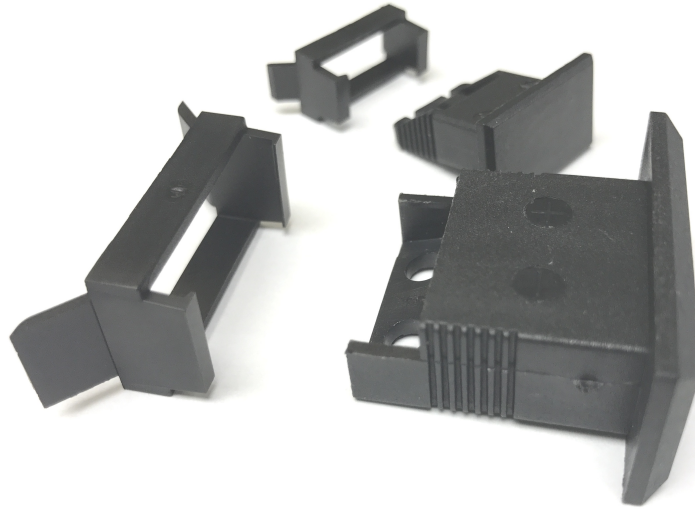

Prises d'occlusion de panneau

Labfacility are the UK's leading manufacturer of Temperature Sensors, Thermocouple Connectors and associated Temperature Instrumentation and stockings of Thermocouple Cables. The Company has been trading since 1971 and is ISO9001 accredited.

Utilis pour occulter les dcoupes de panneau inutilises, disponible pour les panneaux miniatures utilisant des prises de panneau de style (FF).

Specifications

General Description	Used for blanking off unused panel cut-outs
Connector Type	FF
Colour	Black
Sizes	Miniature