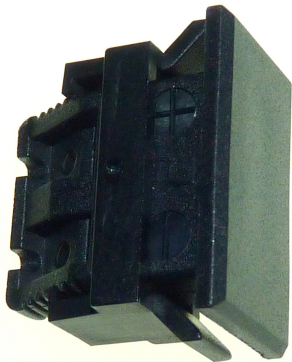

Prises d'occlusion de panneau

Labfacility are the UK's leading manufacturer of Temperature Sensors, Thermocouple Connectors and associated Temperature Instrumentation and stockings of Thermocouple Cables. The Company has been trading since 1971 and is ISO9001 accredited.

Utilis pour occulter les dcoupes de panneau inutilises, disponible pour les panneaux miniatures utilisant des prises de panneau de style (FF).

Specifications

General Description	Used for blanking off unused panel cut-outs
Connector Type	FF
Colour	Black
Sizes	Miniature