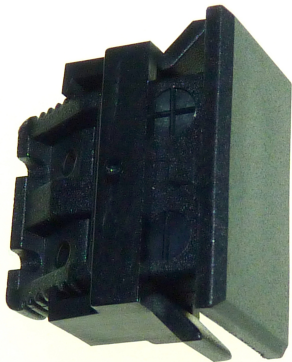

## Prises d'occlusion de panneau

Labfacility are the UK's leading manufacturer of Temperature Sensors, Thermocouple Connectors and associated Temperature Instrumentation and stockings of Thermocouple Cables. The Company has been trading since 1971 and is ISO9001 accredited.

Utilis pour occulter les dcoupes de panneau inutilises, disponible pour les panneaux miniatures utilisant des prises de panneau de style (FF).

## Specifications

<b>General Description</b>	Used for blanking off unused panel cut-outs
<b>Connector Type</b>	FF
<b>Colour</b>	Black
<b>Sizes</b>	Miniature