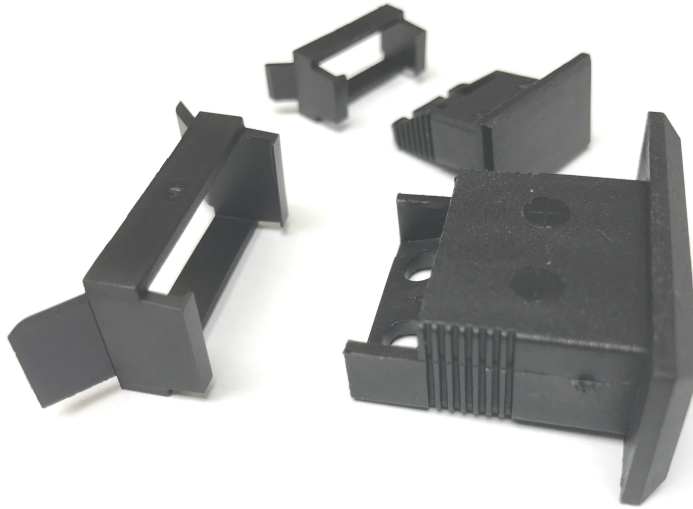

## Prises d'occlusion de panneau

Labfacility are the UK's leading manufacturer of Temperature Sensors, Thermocouple Connectors and associated Temperature Instrumentation and stockings of Thermocouple Cables. The Company has been trading since 1971 and is ISO9001 accredited.

Utilis pour occulter les dcoupes de panneau inutilises, disponible pour les panneaux miniatures utilisant des prises de panneau de style (FF).

## Specifications

<b>General Description</b>	Used for blanking off unused panel cut-outs
<b>Connector Type</b>	FF
<b>Colour</b>	Black
<b>Sizes</b>	Miniature