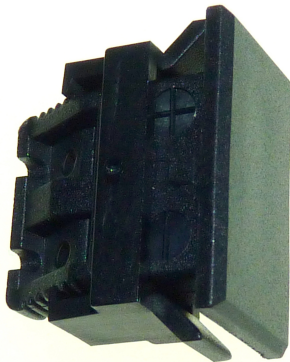

Prises d'occlusion de panneau

Labfacility are the UK's leading manufacturer of Temperature Sensors, Thermocouple Connectors and associated Temperature Instrumentation and stockings of Thermocouple Cables. The Company has been trading since 1971 and is ISO9001 accredited.

Utilis pour occulter les dcoupes de panneau inutilises, disponible pour les panneaux miniatures utilisant des prises de panneau de style (FF).

Specifications

General Description	Used for blanking off unused panel cut-outs
Connector Type	FF
Colour	Black
Sizes	Miniature