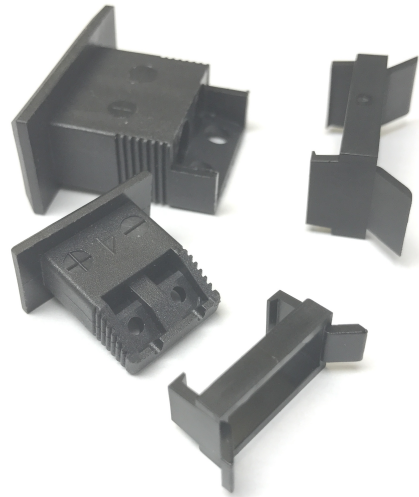

## Prises d'occlusion de panneau

Labfacility are the UK's leading manufacturer of Temperature Sensors, Thermocouple Connectors and associated Temperature Instrumentation and stockings of Thermocouple Cables. The Company has been trading since 1971 and is ISO9001 accredited.

Utilis pour occulter les dcoupes de panneau inutilises, disponible pour les panneaux miniatures utilisant des prises de panneau de style (FF).

## Specifications

<b>General Description</b>	Used for blanking off unused panel cut-outs
<b>Connector Type</b>	FF
<b>Colour</b>	Black
<b>Sizes</b>	Miniature