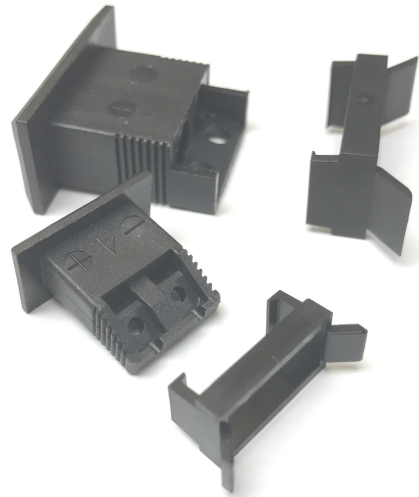

Prises d'occlusion de panneau

Labfacility are the UK's leading manufacturer of Temperature Sensors, Thermocouple Connectors and associated Temperature Instrumentation and stockings of Thermocouple Cables. The Company has been trading since 1971 and is ISO9001 accredited.

Utilis pour occulter les dcoupes de panneau inutilises, disponible pour les panneaux miniatures utilisant des prises de panneau de style (FF).

Specifications

General Description	Used for blanking off unused panel cut-outs
Connector Type	FF
Colour	Black
Sizes	Miniature