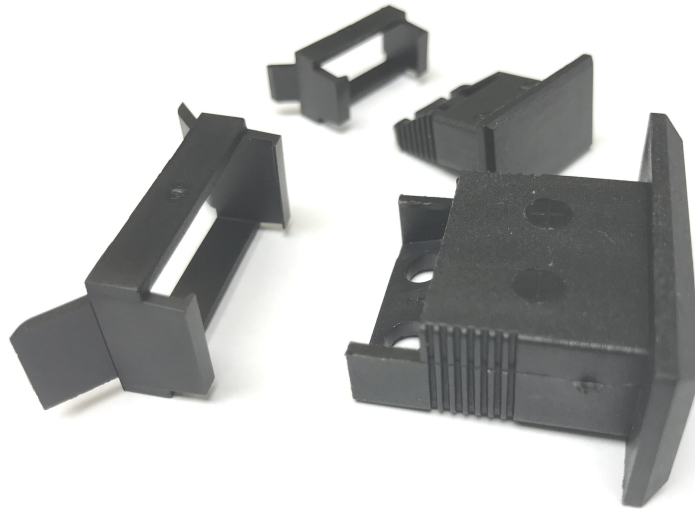

Prises d'occlusion de panneau

Labfacility are the UK's leading manufacturer of Temperature Sensors, Thermocouple Connectors and associated Temperature Instrumentation and stockings of Thermocouple Cables. The Company has been trading since 1971 and is ISO9001 accredited.

Utilis pour occulter les dcoupes de panneau inutilises, disponible pour les panneaux miniatures utilisant des prises de panneau de style (FF).

Specifications

General Description	Used for blanking off unused panel cut-outs
Connector Type	FF
Colour	Black
Sizes	Miniature