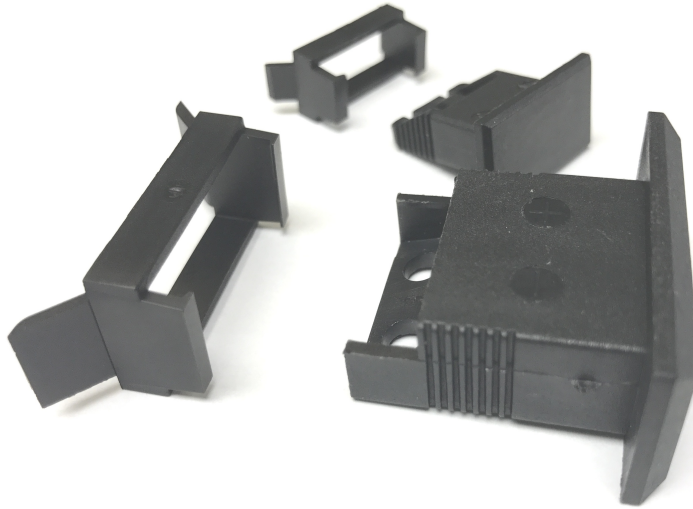

Prises d'occlusion de panneau

Labfacility are the UK's leading manufacturer of Temperature Sensors, Thermocouple Connectors and associated Temperature Instrumentation and stockings of Thermocouple Cables. The Company has been trading since 1971 and is ISO9001 accredited.

Utilis pour occulter les dcoupes de panneau inutilises, disponible pour les panneaux miniatures utilisant des prises de panneau de style (FF).

Specifications

General Description	Used for blanking off unused panel cut-outs
Connector Type	FF
Colour	Black
Sizes	Miniature