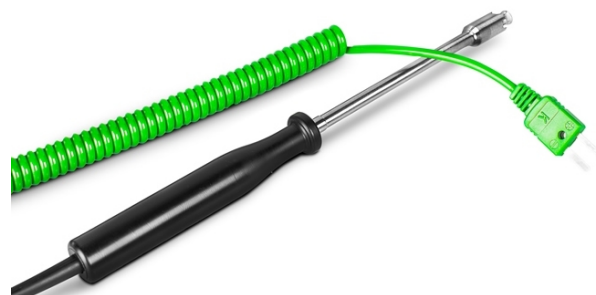

Thermocouple portatif ressort avec embout de disque en cuivre - Type K

Labfacility are the UK's leading manufacturer of Temperature Sensors, Thermocouple Connectors and associated Temperature Instrumentation and stockings of Thermocouple Cables. The Company has been trading since 1971 and is ISO9001 accredited.

Gaine en acier inoxydable avec poigne moule et 2 mètres de rallonge enrôlée terminée par une fiche thermocouple miniature.

Specifications

Product Code	XE-3816-001
General Description	Surface temperature spring loaded thermocouple with copper disc tip
Thermocouple Type	K
Calibration	IEC
Cable Length	2m Fully Extended
Cable Type	Retractable Curly Thermocouple Lead - Polyurethane outer
Cable Termination	Miniature Plug
Max. Temperature	+600°C
Dimensions	Probe 4.7mmO x 63mm long stem, O8 x 17mm tip with O4.5mm copper disc
Tip	Copper disc tip