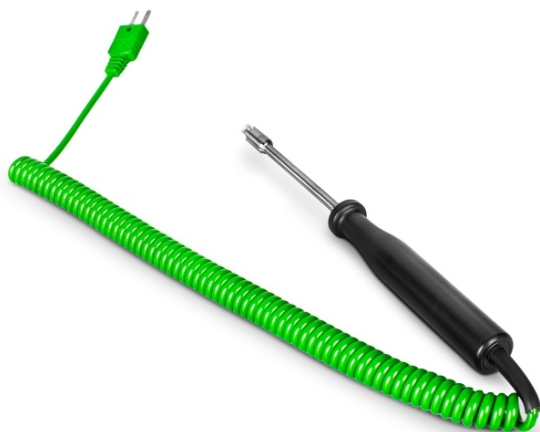

Thermocouple portatif ressort avec embout de disque en cuivre - Type K

Labfacility are the UK's leading manufacturer of Temperature Sensors, Thermocouple Connectors and associated Temperature Instrumentation and stockings of Thermocouple Cables. The Company has been trading since 1971 and is ISO9001 accredited.

Gaine en acier inoxydable avec poigne moule et 2 mètres de rallonge enrôlée terminée par une fiche thermocouple miniature.

Specifications

Product Code	XE-3816-001
General Description	Surface temperature spring loaded thermocouple with copper disc tip
Thermocouple Type	K
Calibration	IEC
Cable Length	2m Fully Extended
Cable Type	Retractable Curly Thermocouple Lead - Polyurethane outer
Cable Termination	Miniature Plug
Max. Temperature	+600°C
Dimensions	Probe 4.7mmO x 63mm long stem, O8 x 17mm tip with O4.5mm copper disc
Tip	Copper disc tip