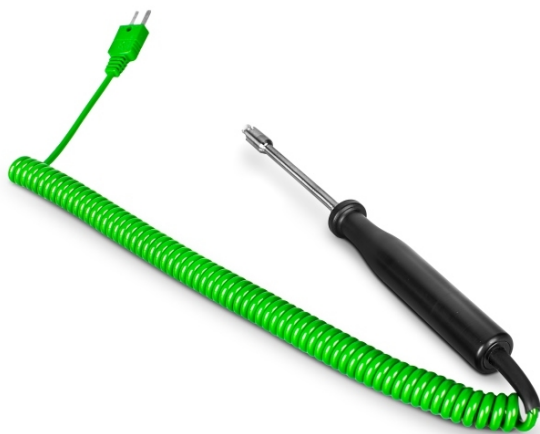

Thermocouple portatif ressort avec embout de disque en cuivre - Type K

Labfacility are the UK's leading manufacturer of Temperature Sensors, Thermocouple Connectors and associated Temperature Instrumentation and stockings of Thermocouple Cables. The Company has been trading since 1971 and is ISO9001 accredited.

Gaine en acier inoxydable avec poigne moule et 2 mètres de rallonge enroulée terminée par une fiche thermocouple miniature.

Specifications

Product Code	XE-3816-001
General Description	Surface temperature spring loaded thermocouple with copper disc tip
Thermocouple Type	K
Calibration	IEC
Cable Length	2m Fully Extended
Cable Type	Retractable Curly Thermocouple Lead - Polyurethane outer
Cable Termination	Miniature Plug
Max. Temperature	+600°C
Dimensions	Probe 4.7mmO x 63mm long stem, O8 x 17mm tip with O4.5mm copper disc
Tip	Copper disc tip