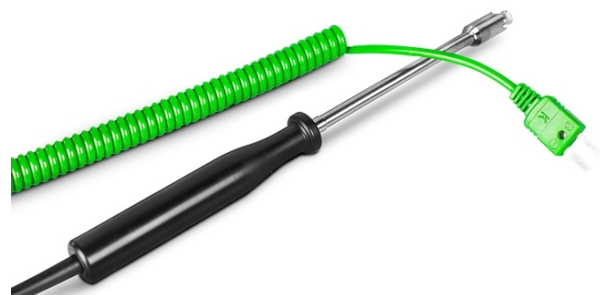

Thermocouple portatif ressort avec embout de disque en cuivre - Type K

Labfacility are the UK's leading manufacturer of Temperature Sensors, Thermocouple Connectors and associated Temperature Instrumentation and stockings of Thermocouple Cables. The Company has been trading since 1971 and is ISO9001 accredited.

Gaine en acier inoxydable avec poigne moule et 2 mètres de rallonge enroulée terminée par une fiche thermocouple miniature.

Specifications

Product Code	XE-3816-001
General Description	Surface temperature spring loaded thermocouple with copper disc tip
Thermocouple Type	K
Calibration	IEC
Cable Length	2m Fully Extended
Cable Type	Retractable Curly Thermocouple Lead - Polyurethane outer
Cable Termination	Miniature Plug
Max. Temperature	+600°C
Dimensions	Probe 4.7mmO x 63mm long stem, O8 x 17mm tip with O4.5mm copper disc
Tip	Copper disc tip