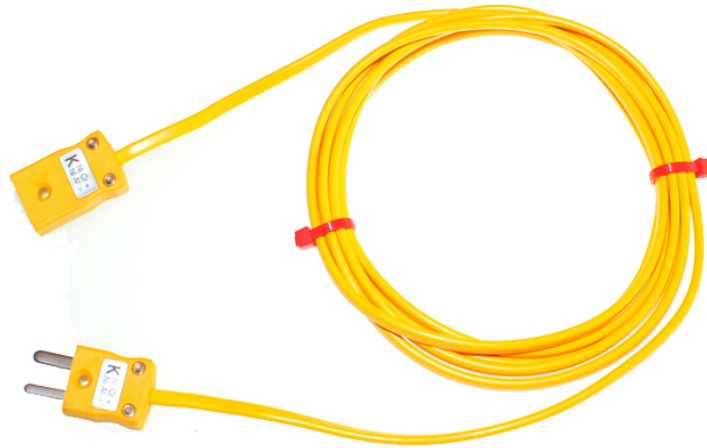

## Type K PVC Extension Leads avec prise miniature et Socket (ANSI)

**TYPE-K**

**TYPE-K**

Labfacility are the UK's leading manufacturer of Temperature Sensors, Thermocouple Connectors and associated Temperature Instrumentation and stockings of Thermocouple Cables. The Company has been trading since 1971 and is ISO9001 accredited.

L'extension thermocouple en PVC de couleur ANSI conduit avec des connecteurs thermocouple miniatures. Les longueurs suivantes du câble sont actuellement disponibles : 2, 5, 10 et 15 metres. Nous les offrons en thermocouple type K.

## Specifications

<b>General Description</b>	Good general purpose insulation for 'light' environments. Waterproof and very flexible.
<b>Cable Length</b>	2M, 5M, 10M, 15M
<b>Cable Type</b>	Flat Pair Construction
<b>Connector Type</b>	Thermocouple Plug & Socket
<b>Connector Size</b>	Miniature
<b>Core / Strands</b>	7/0.2mm
<b>Conductor Cross Section 7/0.2 (mm<sup>2</sup>)</b>	0.219
<b>Outer Colour</b>	Yellow
<b>+ Colour</b>	Yellow
<b>- Colour</b>	Red
<b>Drain Wire</b>	No
<b>Insulation Material</b>	PVC Insulated
<b>Loop Resistance 7/0.2 (Ohms per combined metre)</b>	4.5
<b>Max. Temperature</b>	+105°C
<b>Min. Temperature</b>	-10°C

<b>+ Conductor</b>	Nickel Chromium
<b>- Conductor</b>	Nickel Aluminium
<b>Screen</b>	No
<b>Standards Met</b>	Colour code (cores & jacket) to ANSI MC96.1
<b>Thermocouple Type</b>	K
<b>Termination Type</b>	Miniature Thermocouple Plug and Socket
<b>Tolerance</b>	Class 2