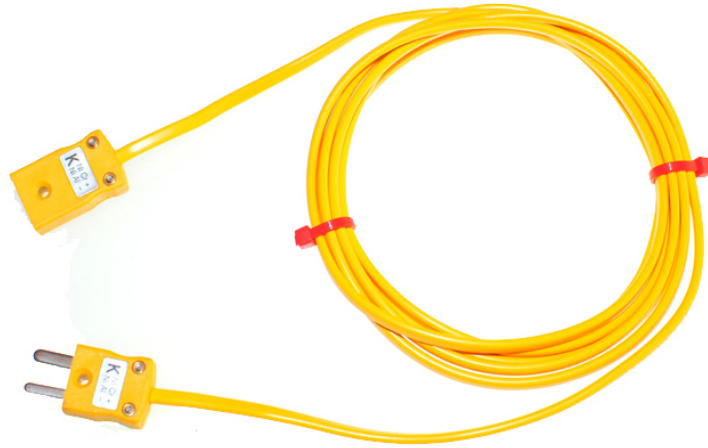

## Type K PVC Extension Leads avec prise miniature et Socket (ANSI)

**TYPE-K**

**TYPE-K**

Labfacility are the UK's leading manufacturer of Temperature Sensors, Thermocouple Connectors and associated Temperature Instrumentation and stockings of Thermocouple Cables. The Company has been trading since 1971 and is ISO9001 accredited.

L'extension thermocouple en PVC de couleur ANSI conduit avec des connecteurs thermocouple miniatures. Les longueurs suivantes du câble sont actuellement disponibles : 2, 5, 10 et 15 metres. Nous les offrons en thermocouple type K.

## Specifications

<b>General Description</b>	Good general purpose insulation for 'light' environments. Waterproof and very flexible.
<b>Cable Length</b>	2M, 5M, 10M, 15M
<b>Cable Type</b>	Flat Pair Construction
<b>Connector Type</b>	Thermocouple Plug & Socket
<b>Connector Size</b>	Miniature
<b>Core / Strands</b>	7/0.2mm
<b>Conductor Cross Section 7/0.2 (mm<sup>2</sup>)</b>	0.219
<b>Outer Colour</b>	Yellow
<b>+ Colour</b>	Yellow
<b>- Colour</b>	Red
<b>Drain Wire</b>	No
<b>Insulation Material</b>	PVC Insulated
<b>Loop Resistance 7/0.2 (Ohms per combined metre)</b>	4.5
<b>Max. Temperature</b>	+105°C
<b>Min. Temperature</b>	-10°C

<b>+ Conductor</b>	Nickel Chromium
<b>- Conductor</b>	Nickel Aluminium
<b>Screen</b>	No
<b>Standards Met</b>	Colour code (cores & jacket) to ANSI MC96.1
<b>Thermocouple Type</b>	K
<b>Termination Type</b>	Miniature Thermocouple Plug and Socket
<b>Tolerance</b>	Class 2