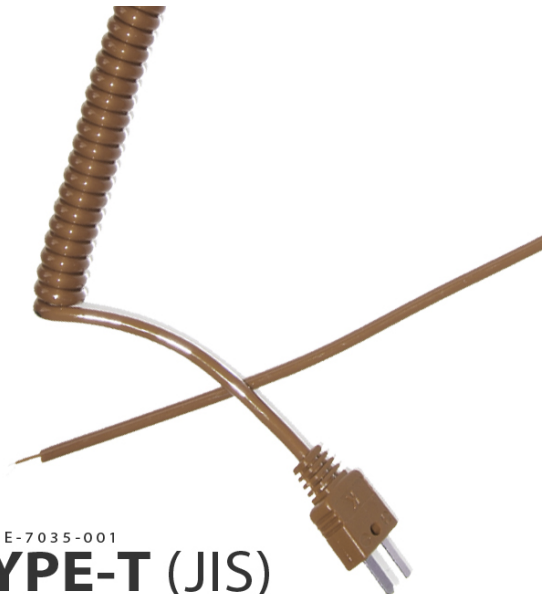

Type T Retractable Curly Thermocouple Lead (JIS)

XE-7035-001

TYPE-T (JIS)

XE-7035-001

TYPE-T (JIS)

XE-7035-001

TYPE-T (JIS)

Labfacility are the UK's leading manufacturer of Temperature Sensors, Thermocouple Connectors and associated Temperature Instrumentation and stockings of Thermocouple Cables. The Company has been trading since 1971 and is ISO9001 accredited.

Disponible en type T

Couleur codée a JIS

2 metres de longueur lorsqu'il est entierement étendu

Terminé avec une prise miniature ajustée

Polyuréthane externe

Spécifications

Specifications

| | |
|--------------------------|-----------------------------|
| Product Code | XE-7035-001 |
| Cable Length | 2M fully extended |
| Cable Type | Polyurethane outer |
| Connector Type | Thermocouple Plug |
| Connector Size | Miniature |
| Colour | Brown |
| Standards Met | Colour code to JIS |
| Thermocouple Type | T |
| Termination Type | Miniature Thermocouple Plug |