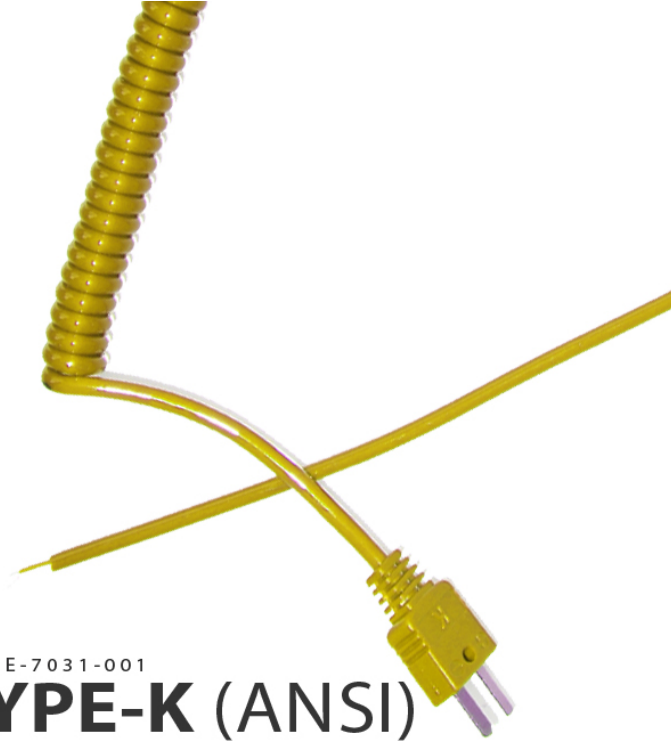

## Type K Retractable Curly Thermocouple Lead (ANSI)

XE-7031-001

**TYPE-K (ANSI)**

XE-7031-001

**TYPE-K (ANSI)**

XE-7031-001

**TYPE-K (ANSI)**

Labfacility are the UK's leading manufacturer of Temperature Sensors, Thermocouple Connectors and associated Temperature Instrumentation and stockings of Thermocouple Cables. The Company has been trading since 1971 and is ISO9001 accredited.

Disponible en type K

Couleur codée a l'ANSI

2 metres de longueur lorsqu'il est entierement étendu

Terminé avec une prise miniature ajustée

Polyuréthane externe

## Specifications

<b>Product Code</b>	XE-7031-001
<b>Cable Length</b>	2M fully extended
<b>Cable Type</b>	Polyurethane outer
<b>Connector Type</b>	Thermocouple Plug
<b>Connector Size</b>	Miniature
<b>Colour</b>	Yellow
<b>Standards Met</b>	Colour code (cores & jacket) to ANSI MC96.1
<b>Thermocouple Type</b>	K
<b>Termination Type</b>	Miniature Thermocouple Plug