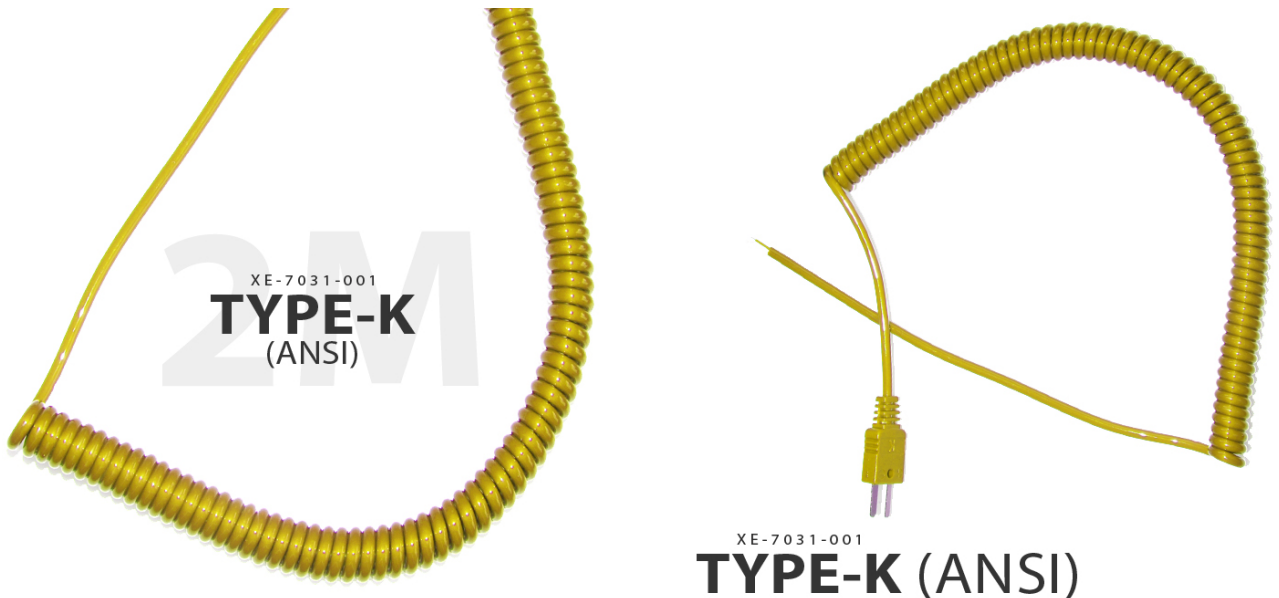

## Type K Retractable Curly Thermocouple Lead (ANSI)

Labfacility are the UK's leading manufacturer of Temperature Sensors, Thermocouple Connectors and associated Temperature Instrumentation and stockings of Thermocouple Cables. The Company has been trading since 1971 and is ISO9001 accredited.

Disponible en type K

Couleur codée a l'ANSI

2 metres de longueur lorsqu'il est entierement étendu

Terminé avec une prise miniature ajustée

Polyuréthane externe

## Specifications

<b>Product Code</b>	XE-7031-001
<b>Cable Length</b>	2M fully extended
<b>Cable Type</b>	Polyurethane outer
<b>Connector Type</b>	Thermocouple Plug
<b>Connector Size</b>	Miniature
<b>Colour</b>	Yellow
<b>Standards Met</b>	Colour code (cores & jacket) to ANSI MC96.1
<b>Thermocouple Type</b>	K
<b>Termination Type</b>	Miniature Thermocouple Plug