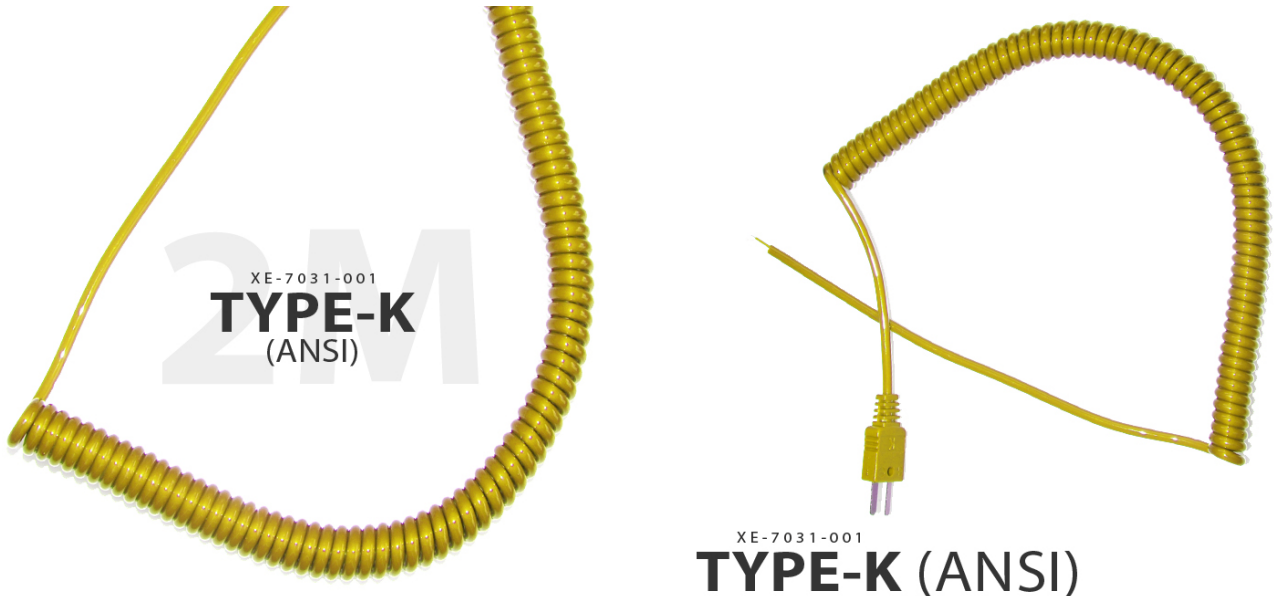

LABFACILITY

TEMPERATURE & PROCESS TECHNOLOGY

Type K Retractable Curly Thermocouple Lead (ANSI)

Labfacility are the UK's leading manufacturer of Temperature Sensors, Thermocouple Connectors and associated Temperature Instrumentation and stockings of Thermocouple Cables. The Company has been trading since 1971 and is ISO9001 accredited.

Disponible en type K

Couleur codée a l'ANSI

2 metres de longueur lorsqu'il est entierement étendu

Terminé avec une prise miniature ajustée

Polyuréthane externe

Spécifications

Specifications

Product Code	XE-7031-001
Cable Length	2M fully extended
Cable Type	Polyurethane outer
Connector Type	Thermocouple Plug
Connector Size	Miniature
Colour	Yellow
Standards Met	Colour code (cores & jacket) to ANSI MC96.1
Thermocouple Type	K
Termination Type	Miniature Thermocouple Plug