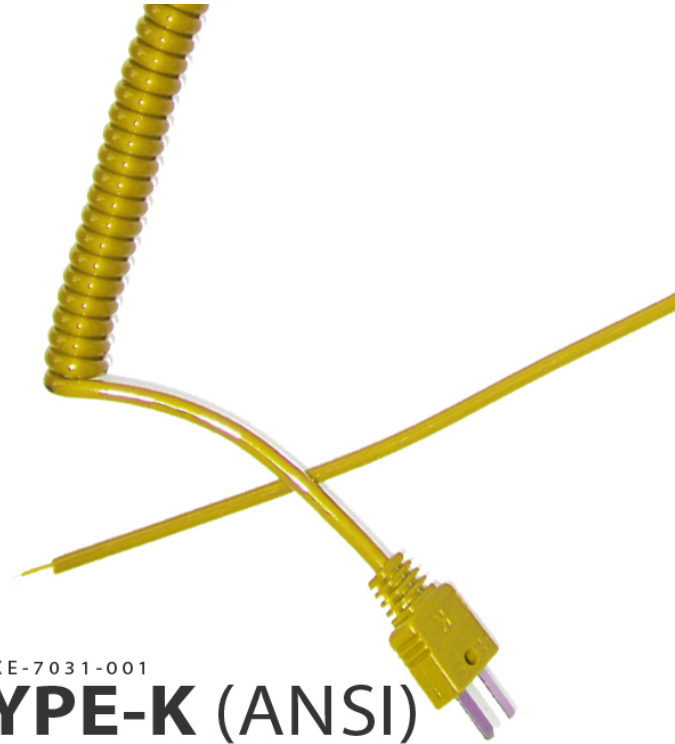

LABFACILITY

TEMPERATURE & PROCESS TECHNOLOGY

Type K Retractable Curly Thermocouple Lead (ANSI)

Labfacility are the UK's leading manufacturer of Temperature Sensors, Thermocouple Connectors and associated Temperature Instrumentation and stockings of Thermocouple Cables. The Company has been trading since 1971 and is ISO9001 accredited.

Disponible en type K

Couleur codée a l'ANSI

2 metres de longueur lorsqu'il est entierement étendu

Terminé avec une prise miniature ajustée

Polyuréthane externe

Spécifications

Specifications

Product Code	XE-7031-001
Cable Length	2M fully extended
Cable Type	Polyurethane outer
Connector Type	Thermocouple Plug
Connector Size	Miniature
Colour	Yellow
Standards Met	Colour code (cores & jacket) to ANSI MC96.1
Thermocouple Type	K
Termination Type	Miniature Thermocouple Plug