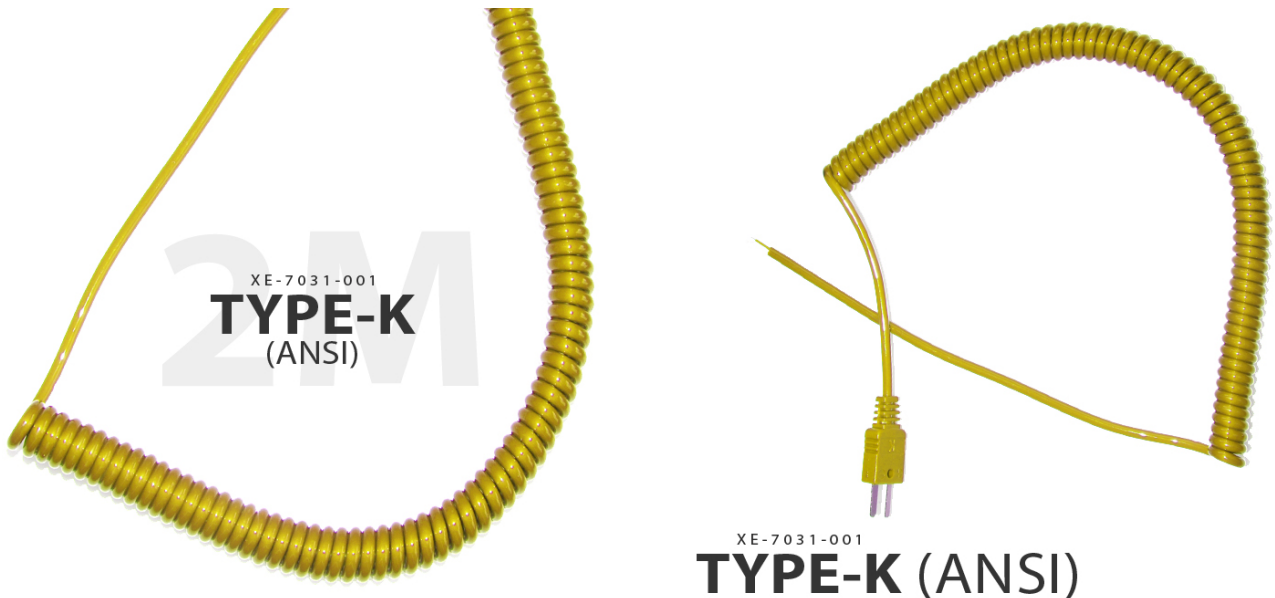

## Type K Retractable Curly Thermocouple Lead (ANSI)

Labfacility are the UK's leading manufacturer of Temperature Sensors, Thermocouple Connectors and associated Temperature Instrumentation and stockings of Thermocouple Cables. The Company has been trading since 1971 and is ISO9001 accredited.

Disponible en type K

Couleur codée a l'ANSI

2 metres de longueur lorsqu'il est entierement étendu

Terminé avec une prise miniature ajustée

Polyuréthane externe

## Specifications

<b>Product Code</b>	XE-7031-001
<b>Cable Length</b>	2M fully extended
<b>Cable Type</b>	Polyurethane outer
<b>Connector Type</b>	Thermocouple Plug
<b>Connector Size</b>	Miniature
<b>Colour</b>	Yellow
<b>Standards Met</b>	Colour code (cores & jacket) to ANSI MC96.1
<b>Thermocouple Type</b>	K
<b>Termination Type</b>	Miniature Thermocouple Plug