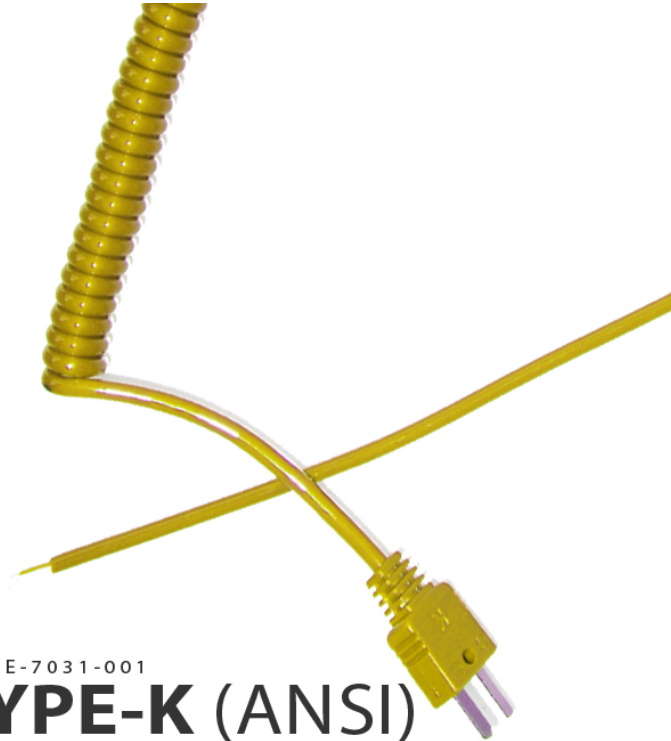

## Type K Retractable Curly Thermocouple Lead (ANSI)

Labfacility are the UK's leading manufacturer of Temperature Sensors, Thermocouple Connectors and associated Temperature Instrumentation and stockings of Thermocouple Cables. The Company has been trading since 1971 and is ISO9001 accredited.

Disponible en type K

Couleur codée a l'ANSI

2 metres de longueur lorsqu'il est entierement étendu

Terminé avec une prise miniature ajustée

Polyuréthane externe

## Specifications

<b>Product Code</b>	XE-7031-001
<b>Cable Length</b>	2M fully extended
<b>Cable Type</b>	Polyurethane outer
<b>Connector Type</b>	Thermocouple Plug
<b>Connector Size</b>	Miniature
<b>Colour</b>	Yellow
<b>Standards Met</b>	Colour code (cores & jacket) to ANSI MC96.1
<b>Thermocouple Type</b>	K
<b>Termination Type</b>	Miniature Thermocouple Plug